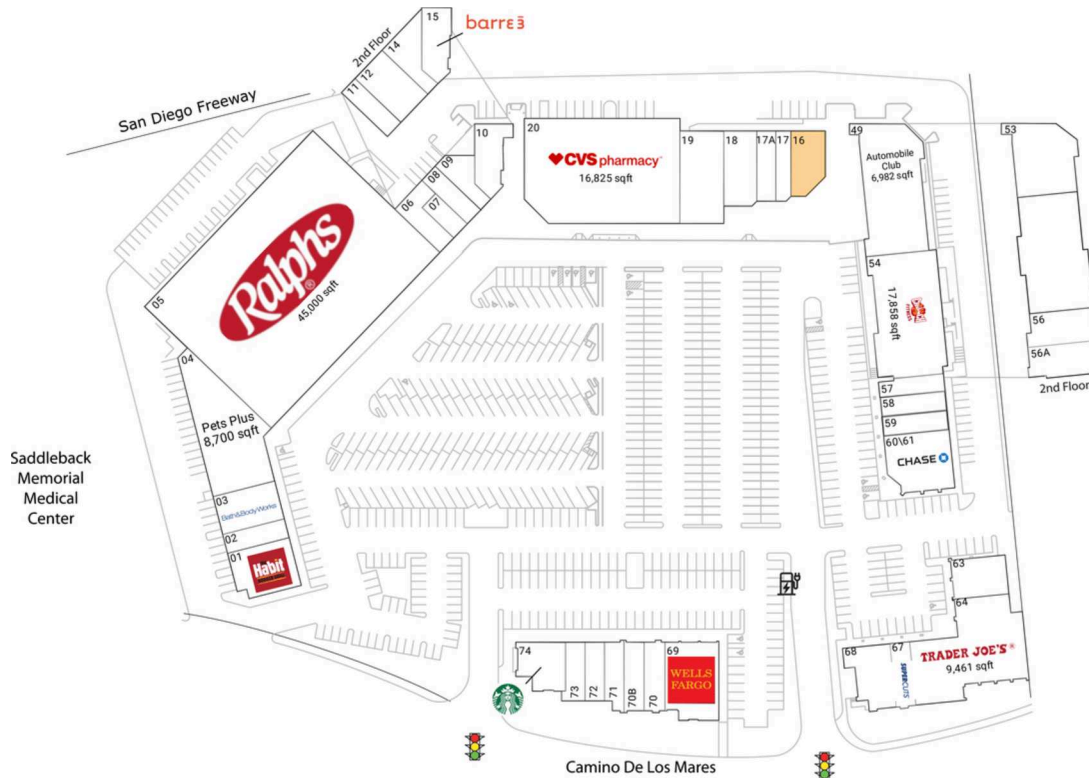

# Ocean View Plaza

Los Angeles-Long Beach-Anaheim, CA

33.4582, -117.6521

638 Camino de Los Mares | San Clemente, CA 92673

Center Size: 169,963 SF

Demographics	1 Mile	3 Mile	5 Mile
	12,355	69,083	145,628
	4,987	26,432	55,565
	\$145,594	\$145,733	\$157,818

High visibility from I-5 with 240,000+ VPD

Dual-anchored by Ralphs and Trader Joe's along with top regional and national retailers including CVS/pharmacy, Verizon Wireless, Starbucks Coffee Company, Subway, Crunch Fitness, Rubio's & The Habit Burger Grill, drawing an estimated 6,400 visits/day and over 2.4M+ visits/year (based on Placer.ai)

# Ocean View Plaza

Los Angeles-Long Beach-Anaheim, CA

33.4582, -117.6521

638 Camino de Los Mares | San Clemente, CA 92673

## Current Retailers

01	The Habit Burger Grill	3,022 SF
02	Luque's Seaside Optometry	1,286 SF
03	Bath & Body Works	2,600 SF
04	Pets Plus	8,700 SF
05	Ralphs	45,000 SF
06	Celebrity Cleaners	1,700 SF
07	Zia Threading	900 SF
08	Sydnee's Pet Grooming	1,300 SF
09	European Tailoring	1,431 SF
10	San Clemente Dental	2,106 SF
11	Ocean View Nails	1,208 SF
12	ITan Sun Spray Spa	2,360 SF
14	Southern Roots	1,548 SF
15	Barre3	1,826 SF
17	Nekter Juice Bar	1,098 SF
17A	Perspire Sauna Studio - San Clemente	1,404 SF
18	Nothing Bundt Cakes	2,600 SF
19	MemorialCare Medical Group	4,217 SF
20	CVS/Pharmacy	16,825 SF
49	Automobile Club	6,982 SF
53	Image Studios 360	4,472 SF
54	Crunch Fitness	17,858 SF
56	Sunrise Tae Kwon Do	1,171 SF
56A	Beauty Break	1,171 SF
57	Sport Clips	1,198 SF
58	Philly's Best	1,300 SF
59	Flame Broiler	1,300 SF
60\61	Chase	3,718 SF
63	Designer	2,188 SF
64	Trader Joe's	9,461 SF
67	Supercuts	1,316 SF
68	Mondern Acupuncture	1,812 SF
69	Wells Fargo	4,429 SF
70	The UPS Store	1,415 SF
70B	Verizon Wireless	1,415 SF
71	The Joint Chiropractic	1,280 SF
72	Yogurtland	1,200 SF
73	Subway	1,192 SF
74	Starbucks	1,800 SF