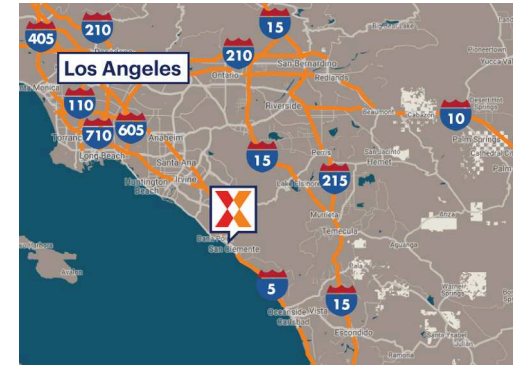

Ocean View Plaza

Los Angeles-Long Beach-Anaheim, CA

33.4582, -117.6521
638 Camino de Los Mares | San Clemente, CA 92673

Center Size: 169,963 SF

Demographics	1 Mile	3 Mile	5 Mile
	11,645	69,392	145,504
	4,673	26,886	56,277
	\$143,545	\$145,100	\$159,045

High visibility from I-5 with 240,000+ VPD

Dual-anchored by Ralphs and Trader Joe's along with top regional and national retailers including CVS/pharmacy, Verizon Wireless, Starbucks Coffee Company, Subway, Crunch Fitness, Rubio's & The Habit Burger Grill, drawing an estimated 8,300 visits/day and over 3.0M+ visits/year (based on Creditell)

Surrounded by an affluent population of 69,000+ with an average household income of \$145,000+ within a 3-mile radius

Ocean View Plaza

Los Angeles-Long Beach-Anaheim, CA

33.4582, -117.6521

638 Camino de Los Mares | San Clemente, CA 92673

Available Space

73 1,192 SF

Current Retailers

01	The Habit Burger Grill	3,022 SF
02	Luque's Seaside Optometry	1,286 SF
03	Bath & Body Works	2,600 SF
04	Pets Plus	8,700 SF
05	Ralphs	45,000 SF
06	Celebrity Cleaners	1,700 SF
07	Zia Threading	900 SF
08	Sea Shore Pet Spa	1,300 SF
09	European Tailoring	1,431 SF
10	San Clemente Dental	2,106 SF
11	Ocean View Nails	1,208 SF
12	iTan Sun Spray Spa	2,360 SF
14	Southern Roots	1,548 SF
15	Barre3	1,826 SF
16	Yoshiharu Ramen	2,154 SF
17	Nekter Juice Bar	1,098 SF
17A	Perspire Sauna Studio	1,404 SF
18	Nothing Bundt Cakes	2,600 SF
19	MemorialCare Medical Group	4,217 SF
20	CVS/pharmacy	16,825 SF
49	Automobile Club	6,982 SF
53	Image Studios 360	4,472 SF
54	Crunch Fitness	17,858 SF
56	Sunrise Tae Kwon Do	1,171 SF
56A	Beauty Break	1,171 SF
57	Sport Clips	1,198 SF
58	Philly's Best	1,300 SF
59	Flame Broiler	1,300 SF
60/61	Chase	3,718 SF
63	Designer's Magic	2,188 SF
64	Trader Joe's	9,461 SF
67	Supercuts	1,316 SF
68	Wanderers Outpost	1,812 SF
69	Wells Fargo	4,429 SF
70	The UPS Store	1,415 SF
70B	Verizon Wireless	1,415 SF
71	Mathnasium of San Clemente	1,280 SF
72	Yogurtland	1,200 SF
74	Starbucks	1,800 SF