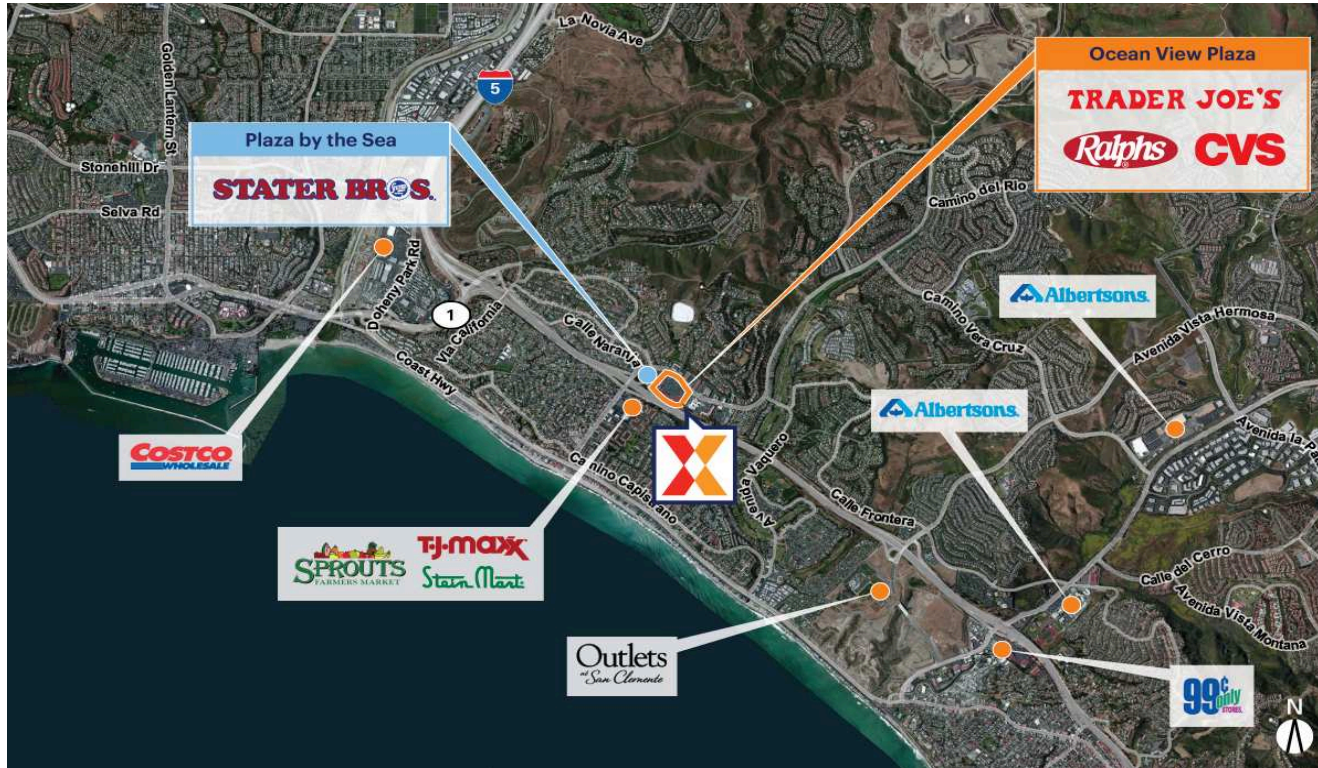

# Ocean View Plaza

Los Angeles-Long Beach-Anaheim, CA

33.4582, -117.6521

638 Camino de Los Mares | San Clemente, CA 92673

Center Size: 169,963 SF

Demographics	1 Mile	3 Mile	5 Mile
	12,355	69,083	145,628
	4,987	26,432	55,565
	\$145,594	\$145,733	\$157,818

High visibility from I-5 with 240,000+ VPD

Dual-anchored by Ralphs and Trader Joe's along with top regional and national retailers including CVS/pharmacy, Verizon Wireless, Starbucks Coffee Company, Subway, Crunch Fitness, Rubio's & The Habit Burger Grill, drawing an estimated 6,400 visits/day and over 2.4M+ visits/year (based on Placer.ai)

Surrounded by an affluent population of 69,000+ with an average household income of \$145,000+ within a 3-mile radius

# Ocean View Plaza

Los Angeles-Long Beach-Anaheim, CA

33.4582, -117.6521

638 Camino de Los Mares | San Clemente, CA 92673