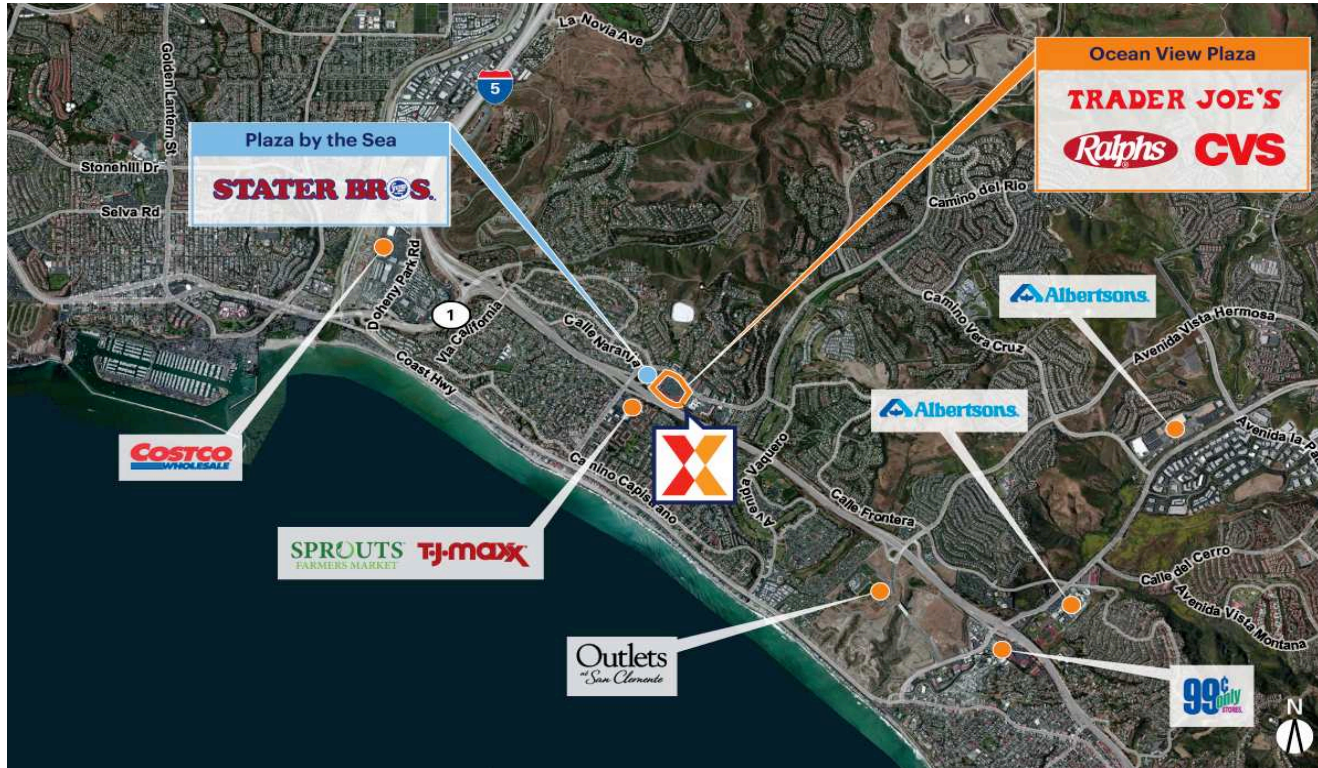

Ocean View Plaza

Los Angeles-Long Beach-Anaheim, CA

33.4582, -117.6521
638 Camino de Los Mares | San Clemente, CA 92673

Center Size: 169,963 SF

Demographics	1 Mile	3 Mile	5 Mile
	11,645	69,392	145,504
	4,673	26,886	56,277
	\$143,545	\$145,100	\$159,045

High visibility from I-5 with 240,000+ VPD

Dual-anchored by Ralphs and Trader Joe's along with top regional and national retailers including CVS/pharmacy, Verizon Wireless, Starbucks Coffee Company, Subway, Crunch Fitness, Rubio's & The Habit Burger Grill, drawing an estimated 8,300 visits/day and over 3.0M+ visits/year (based on Creditell)

Surrounded by an affluent population of 69,000+ with an average household income of \$145,000+ within a 3-mile radius

Ocean View Plaza

Los Angeles-Long Beach-Anaheim, CA

33.4582, -117.6521

638 Camino de Los Mares | San Clemente, CA 92673

Available Space

73 1,192 SF

Current Retailers

01	The Habit Burger Grill	3,022 SF
02	Luque's Seaside Optometry	1,286 SF
03	Bath & Body Works	2,600 SF
04	Pets Plus	8,700 SF
05	Ralphs	45,000 SF
06	Celebrity Cleaners	1,700 SF
07	Zia Threading	900 SF
08	Sea Shore Pet Spa	1,300 SF
09	European Tailoring	1,431 SF
10	San Clemente Dental	2,106 SF
11	Ocean View Nails	1,208 SF
12	iTan Sun Spray Spa	2,360 SF
14	Southern Roots	1,548 SF
15	Barre3	1,826 SF
16	Yoshiharu Ramen	2,154 SF
17	Nekter Juice Bar	1,098 SF
17A	Perspire Sauna Studio	1,404 SF
18	Nothing Bundt Cakes	2,600 SF
19	MemorialCare Medical Group	4,217 SF
20	CVS/pharmacy	16,825 SF
49	Automobile Club	6,982 SF
53	Image Studios 360	4,472 SF
54	Crunch Fitness	17,858 SF
56	Sunrise Tae Kwon Do	1,171 SF
56A	Beauty Break	1,171 SF
57	Sport Clips	1,198 SF
58	Philly's Best	1,300 SF
59	Flame Broiler	1,300 SF
60/61	Chase	3,718 SF
63	Designer's Magic	2,188 SF
64	Trader Joe's	9,461 SF
67	Supercuts	1,316 SF
68	Wanderers Outpost	1,812 SF
69	Wells Fargo	4,429 SF
70	The UPS Store	1,415 SF
70B	Verizon Wireless	1,415 SF
71	Mathnasium of San Clemente	1,280 SF
72	Yogurtland	1,200 SF
74	Starbucks	1,800 SF