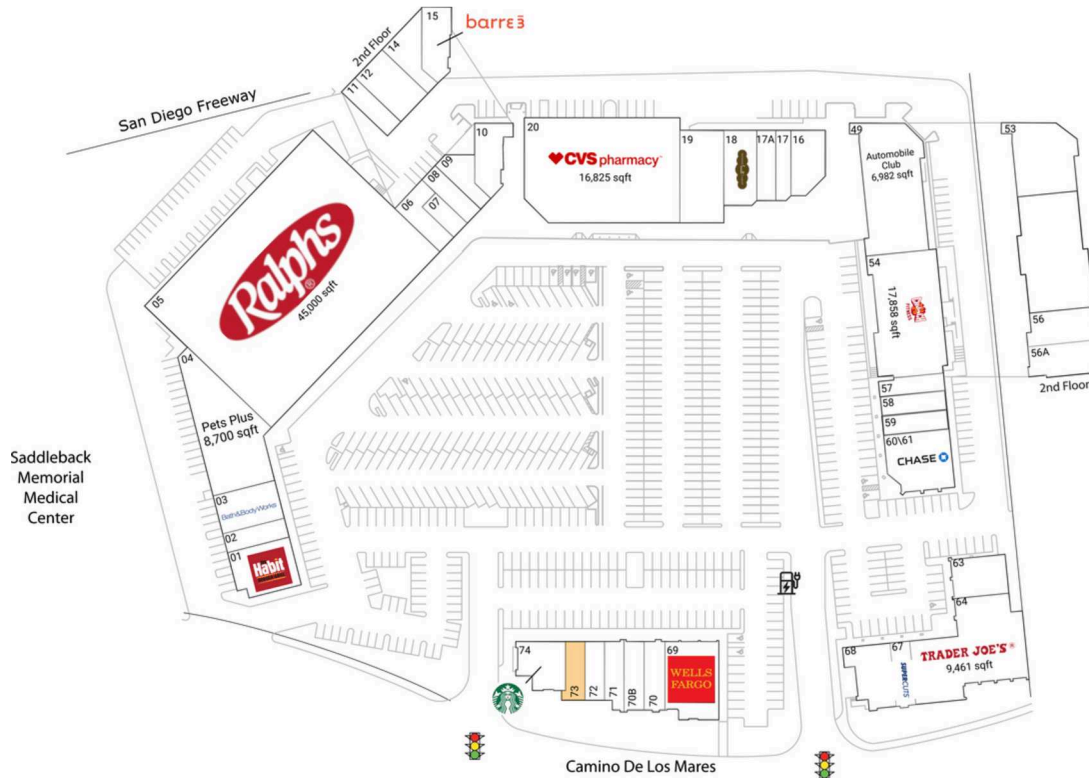

Ocean View Plaza

Los Angeles-Long Beach-Anaheim, CA

33.4582, -117.6521
638 Camino de Los Mares | San Clemente, CA 92673

Center Size: 169,963 SF

Demographics	1 Mile	3 Mile	5 Mile
	11,645	69,392	145,504
	4,673	26,886	56,277
	\$143,545	\$145,100	\$159,045

High visibility from I-5 with 240,000+ VPD

Dual-anchored by Ralphs and Trader Joe's along with top regional and national retailers including CVS/pharmacy, Verizon Wireless, Starbucks Coffee Company, Subway, Crunch Fitness, Rubio's & The Habit Burger Grill, drawing an estimated 8,300 visits/day and over 3.0M+ visits/year (based on Creditell)

Surrounded by an affluent population of 69,000+ with an average household income of \$145,000+ within a 3-mile radius

Ocean View Plaza

Los Angeles-Long Beach-Anaheim, CA

33.4582, -117.6521

638 Camino de Los Mares | San Clemente, CA 92673

Available Space

73 1,192 SF

Current Retailers

01	The Habit Burger Grill	3,022 SF
02	Luque's Seaside Optometry	1,286 SF
03	Bath & Body Works	2,600 SF
04	Pets Plus	8,700 SF
05	Ralphs	45,000 SF
06	Celebrity Cleaners	1,700 SF
07	Zia Threading	900 SF
08	Sea Shore Pet Spa	1,300 SF
09	European Tailoring	1,431 SF
10	San Clemente Dental	2,106 SF
11	Ocean View Nails	1,208 SF
12	iTan Sun Spray Spa	2,360 SF
14	Southern Roots	1,548 SF
15	Barre3	1,826 SF
16	Yoshiharu Ramen	2,154 SF
17	Nekter Juice Bar	1,098 SF
17A	Perspire Sauna Studio	1,404 SF
18	Nothing Bundt Cakes	2,600 SF
19	MemorialCare Medical Group	4,217 SF
20	CVS/pharmacy	16,825 SF
49	Automobile Club	6,982 SF
53	Image Studios 360	4,472 SF
54	Crunch Fitness	17,858 SF
56	Sunrise Tae Kwon Do	1,171 SF
56A	Beauty Break	1,171 SF
57	Sport Clips	1,198 SF
58	Philly's Best	1,300 SF
59	Flame Broiler	1,300 SF
60/61	Chase	3,718 SF
63	Designer's Magic	2,188 SF
64	Trader Joe's	9,461 SF
67	Supercuts	1,316 SF
68	Wanderers Outpost	1,812 SF
69	Wells Fargo	4,429 SF
70	The UPS Store	1,415 SF
70B	Verizon Wireless	1,415 SF
71	Mathnasium of San Clemente	1,280 SF
72	Yogurtland	1,200 SF
74	Starbucks	1,800 SF