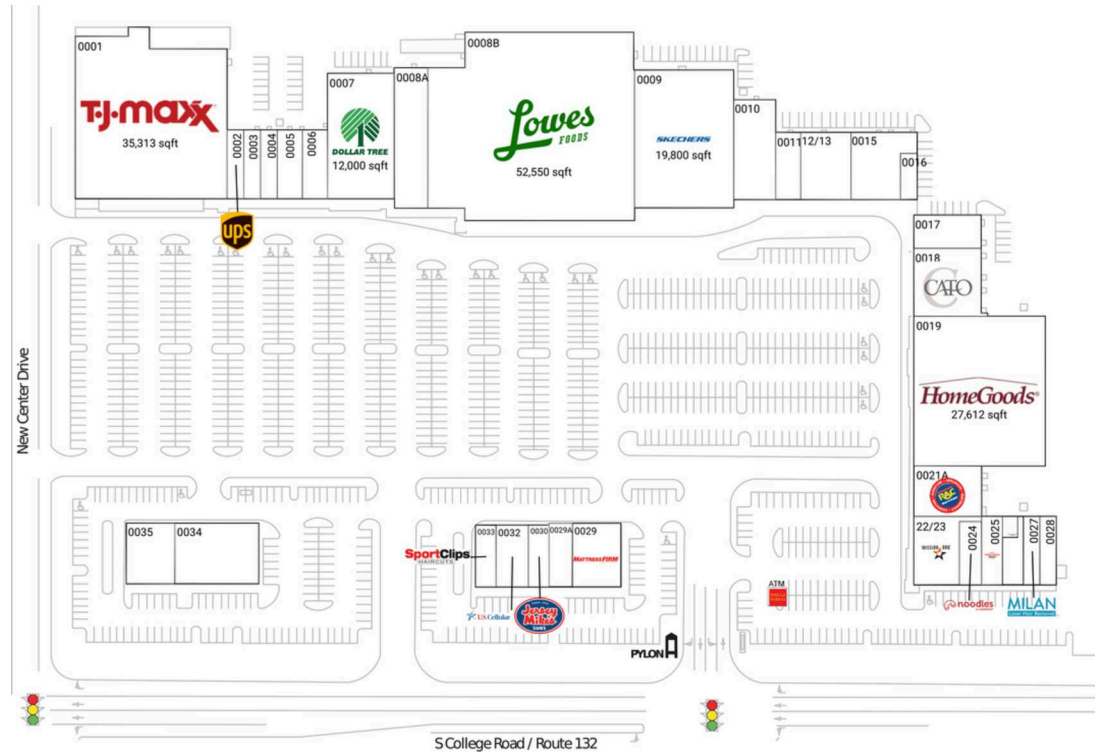

Lowe's Food-anchored center with top national brands including T.J. Maxx, SKECHERS & HomeGoods

Ranked as one of the market's top three shopping centers in terms of traffic with 74K+ visits daily and 3.9M+ annually (Placer.ai 2024)

Retail space strategically located on a busy retail corridor with visibility from 50K+ vehicles daily on College Road/US 117 (Kalibrate 2020)

Strong daytime population with 98K+ within a 3-mile radius

Close to UNC Wilmington with 13K+ students (Natl Center for Education Statistics 2023) and Wilmington International Airport with 335K+ passengers annually (FAA 2023)

University Commons - Wilmington

Wilmington, NC

34.2346, -77.8724

341 South College Road | Wilmington, NC 28403

Current Retailers

ATM	Wells Fargo	0 SF
0001	T.J. Maxx	35,313 SF
0002	The UPS Store	1,600 SF
0003	Wingstop	1,600 SF
0004	Cute Brows Threading Studio	1,600 SF
0005	Hibachi Bistro	2,400 SF
0006	Beauty Express	2,400 SF
0007	Dollar Tree	12,000 SF
0008A	Burnin99 Korean BBQ & Hot Pot	7,409 SF
0008B	Lowe's Food Stores	52,550 SF
0009	SKECHERS	19,800 SF
0010	Kings Beach-Way	6,000 SF
0011	SalonCentric	2,400 SF
12/13	Carolina Crab House	4,800 SF
0015	El Cerro Grande	5,300 SF
0016	TT Nails	1,100 SF
0017	Yellow Dog Discs	3,200 SF
0018	Cato	6,400 SF
0019	HomeGoods	27,612 SF
0021A	Rent-A-Center	4,800 SF
22/23	Mission BBQ	4,221 SF
0024	Noodles & Company	2,153 SF
0025	Honey Baked Ham	2,040 SF
0026A	BenchMark Physical Therapy	1,409 SF
0027	Milan Laser Hair Removal	1,560 SF
0028	Peno Mediterranean Grill	1,560 SF
0029	Mattress Firm	5,110 SF
0029A	L.A. Bikini	1,400 SF
0030	Jersey Mike's Subs	1,750 SF
0032	US Cellular	2,497 SF
0033	Sport Clips	1,500 SF
0034	Carolina Ale House	7,385 SF
0035	Stanton Optical	3,885 SF