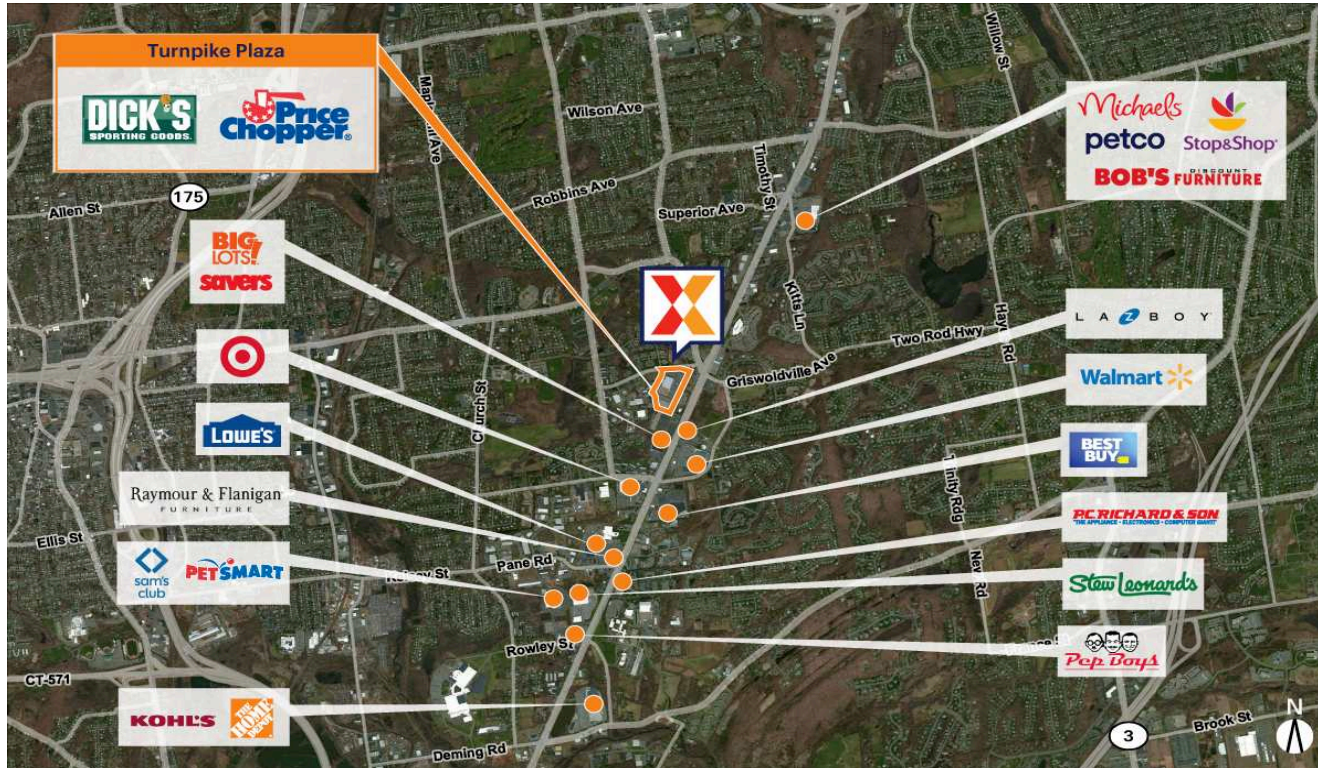

Turnpike Plaza - Newington

Hartford-East Hartford-Middletown, CT

41.6685, -72.7209

2985 Berlin Turnpike | Newington, CT 06111

Center Size: 149,894 SF

Demographics	1 Mile	3 Mile	5 Mile
	7,961	72,074	201,312
	3,444	28,617	81,622
	\$98,839	\$91,898	\$89,783

Located on Rte 5/15 in the dominant retail corridor south of Hartford

High visibility on Berlin Turnpike from 34,000+ vehicles daily

Dual-anchored by Price Chopper and Dick's Sporting Goods

Surrounded by a dense population of 72,000+ with an average household income of \$91,000+ within a 3-mile radius

Close proximity to Central Connecticut State University with 11,000+ students

Turnpike Plaza - Newington

Hartford-East Hartford-Middletown, CT

41.6685, -72.7209
2985 Berlin Turnpike | Newington, CT 06111

Available Space

01	55,075 SF
07A	2,731 SF
07B	1,542 SF

Pad Opportunities

PAD A Pad	3,000 SF/0.1
-----------	--------------

Current Retailers

N.A.P.	Bertucci's	0 SF
02	Price Chopper.	68,966 SF
03A	Chili's Grill & Bar	5,653 SF
04	Taro Taro	1,257 SF
05	Supercuts	1,350 SF
06	GameStop	2,173 SF
07	EnL Nail Bar	1,547 SF
08	LaserMaxx	9,600 SF