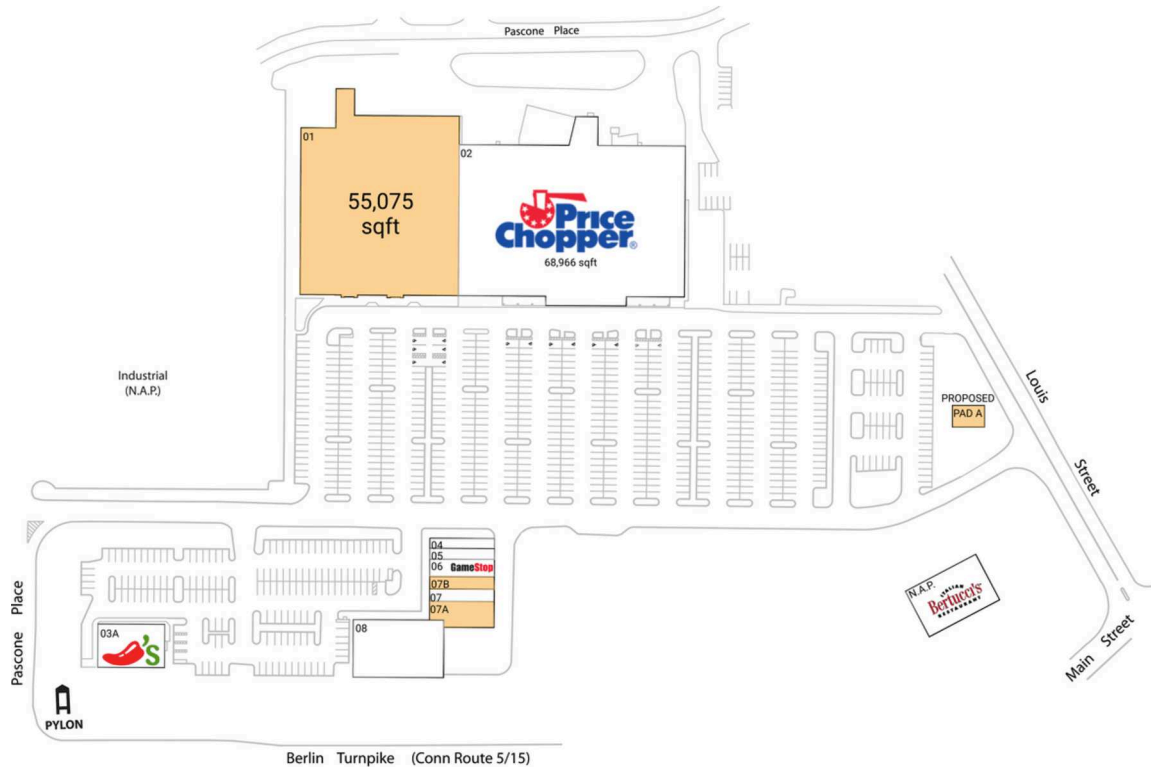

Turnpike Plaza - Newington

Hartford-East Hartford-Middletown, CT

41.6685, -72.7209

2985 Berlin Turnpike | Newington, CT 06111

Center Size: 149,894 SF

Demographics	1 Mile	3 Mile	5 Mile
	7,961	72,074	201,312
	3,444	28,617	81,622
	\$98,839	\$91,898	\$89,783

Located on Rte 5/15 in the dominant retail corridor south of Hartford

High visibility on Berlin Turnpike from 34,000+ vehicles daily

Dual-anchored by Price Chopper and Dick's Sporting Goods

Surrounded by a dense population of 72,000+ with an average household income of \$91,000+ within a 3-mile radius

Available Space

01	55,075 SF
07A	2,731 SF
07B	1,542 SF

Pad Opportunities

PAD A Pad	3,000 SF/0.1
-----------	--------------

Current Retailers

N.A.P.	Bertucci's	0 SF
02	Price Chopper.	68,966 SF
03A	Chili's Grill & Bar	5,653 SF
04	Taro Taro	1,257 SF
05	Supercuts	1,350 SF
06	GameStop	2,173 SF
07	EnL Nail Bar	1,547 SF
08	LaserMaxx	9,600 SF