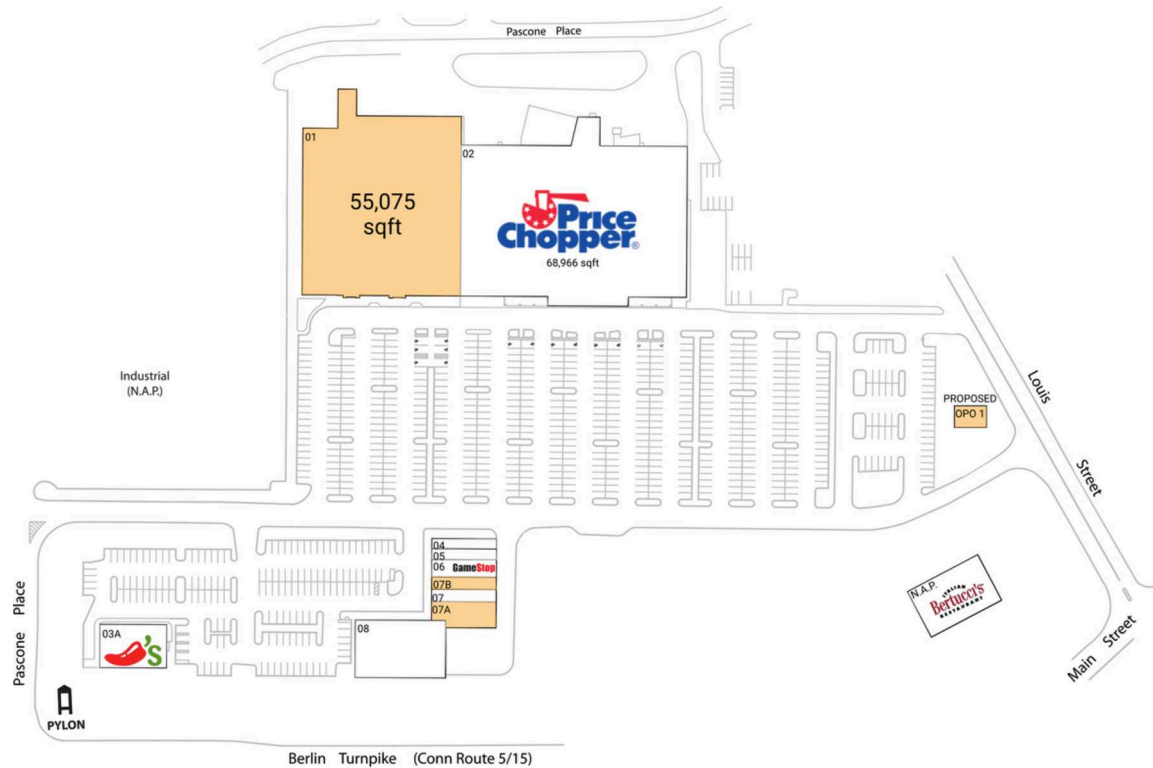

Turnpike Plaza

Hartford-West Hartford-East Hartford, CT

41.6685, -72.7209

2985 Berlin Turnpike | Newington, CT 06111

Center Size: 149,894 SF

Demographics	1 Mile	3 Mile	5 Mile
	7,974	71,743	201,116
	3,451	28,523	81,522
	\$119,157	\$110,827	\$105,147

Price Chopper-anchored center with other national brands including Chili's Grill & Bar, Supercuts & LaserMaxx

High visibility on Berlin Turnpike from 38,000+ vehicles daily (Kalibrate 2018)

Affluent and well-educated trade area with an average household income of \$110,800+ and 37% college educated persons within a 3-mile radius

Close proximity to Central Connecticut State University & Charter Oak State College with a combined enrollment of 12,200+ students

Turnpike Plaza

Hartford-West Hartford-East Hartford, CT

41.6685, -72.7209

2985 Berlin Turnpike | Newington, CT 06111

Available Space

01	55,075 SF
07A	2,731 SF
07B	1,542 SF

Pad Opportunities

OPO 1 Pad	0 SF/0
-----------	--------

Current Retailers

N.A.P.	Bertucci's	0 SF
02	Price Chopper	68,966 SF
03A	Chili's Grill & Bar	5,653 SF
04	Taro Taro	1,257 SF
05	Supercuts	1,350 SF
06	GameStop	2,173 SF
07	EnL Nail Bar	1,547 SF
08	LaserMaxx	9,600 SF