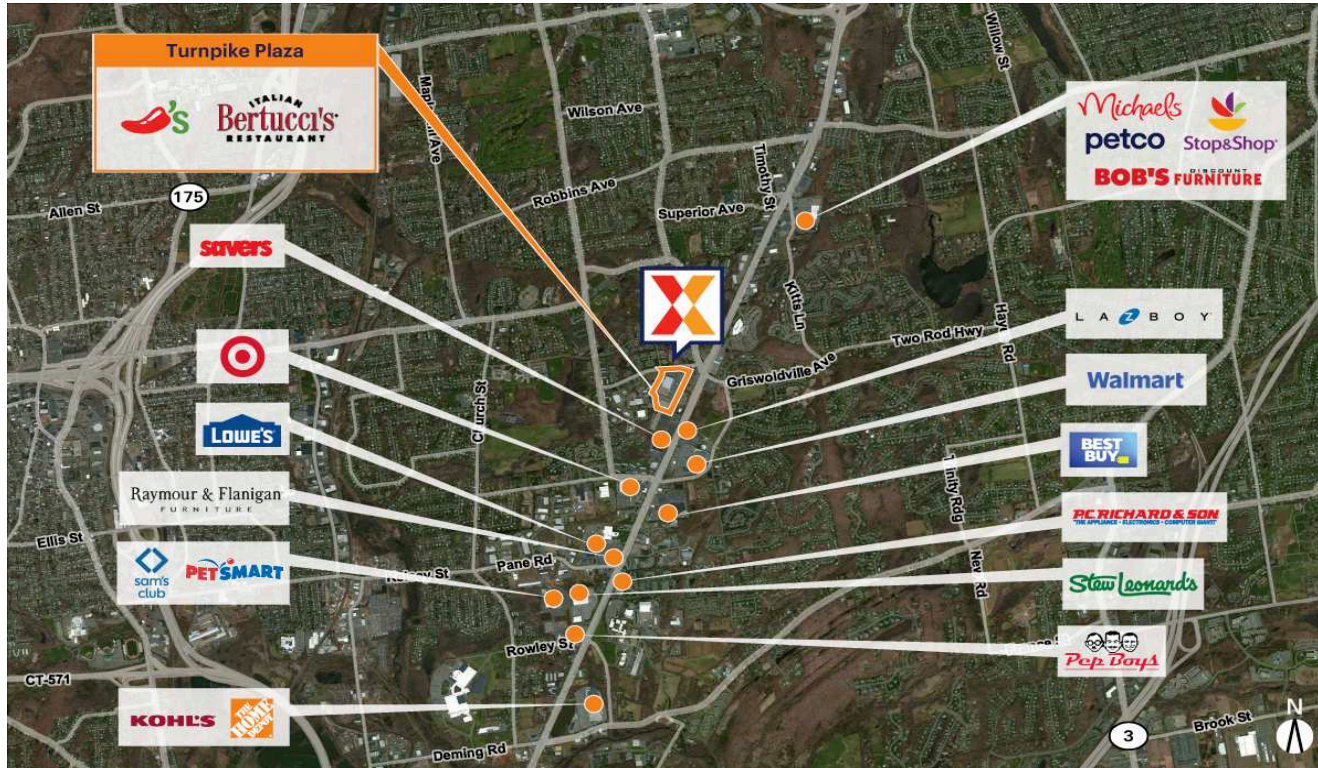

Turnpike Plaza

Hartford-West Hartford-East Hartford, CT

41.6685, -72.7209

2985 Berlin Turnpike | Newington, CT 06111

Center Size: 149,894 SF

Demographics	1 Mile	3 Mile	5 Mile
	7,974	71,743	201,116
	3,451	28,523	81,522
	\$119,157	\$110,827	\$105,147

Price Chopper-anchored center with other national brands including Chili's Grill & Bar, Supercuts & LaserMaxx

High visibility on Berlin Turnpike from 38,000+ vehicles daily (Kalibrate 2018)

Affluent and well-educated trade area with an average household income of \$110,800+ and 37% college educated persons within a 3-mile radius

Close proximity to Central Connecticut State University & Charter Oak State College with a combined enrollment of 12,200+ students

Turnpike Plaza

Hartford-West Hartford-East Hartford, CT

41.6685, -72.7209

2985 Berlin Turnpike | Newington, CT 06111

Available Space

01	55,075 SF
07A	2,731 SF
07B	1,542 SF

Pad Opportunities

OPO 1 Pad	0 SF/0
-----------	--------

Current Retailers

N.A.P.	Bertucci's	0 SF
02	Price Chopper	68,966 SF
03A	Chili's Grill & Bar	5,653 SF
04	Taro Taro	1,257 SF
05	Supercuts	1,350 SF
06	GameStop	2,173 SF
07	EnL Nail Bar	1,547 SF
08	LaserMaxx	9,600 SF