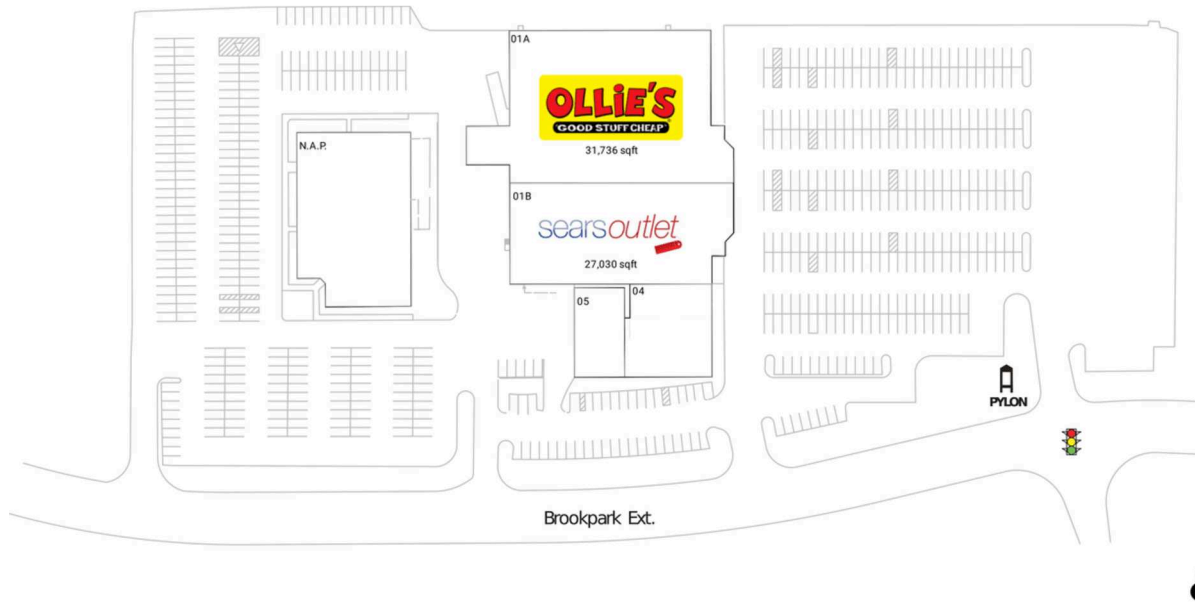

The Shoppes at North Olmsted

Cleveland-Elyria, OH

41.4204, -81.9193

26662 Brookpark Extension | North Olmsted, OH 44070

Center Size: 70,003 SF

Demographics	1 Mile	3 Mile	5 Mile
	9,123	64,806	173,41
	3,673	27,105	72,158
	\$104,979	\$104,684	\$105,0

Close proximity to Great Northern Mall with national anchors including Macy's, Dillard's, Sears, JCPenney & Dick's Sporting Goods

Anchored by Ollie's Bargain Outlet and Sears Outlet

Accessible from 4 points of ingress/egress including two signalized entrances

Surrounded by an affluent population with an average household income of \$104,000+ within 3 miles

The Shoppes at North Olmsted

Cleveland-Elyria, OH

41.4204, -81.9193

26662 Brookpark Extension | North Olmsted, OH 44070

Current Retailers

N.A.P.	N.A.P.	0 SF
01A	Ollie's	31,736 SF
01B	Sears Outlet	27,030 SF
04	Recess	8,001 SF
05	North Olmsted License Bureau	4,645 SF

5236