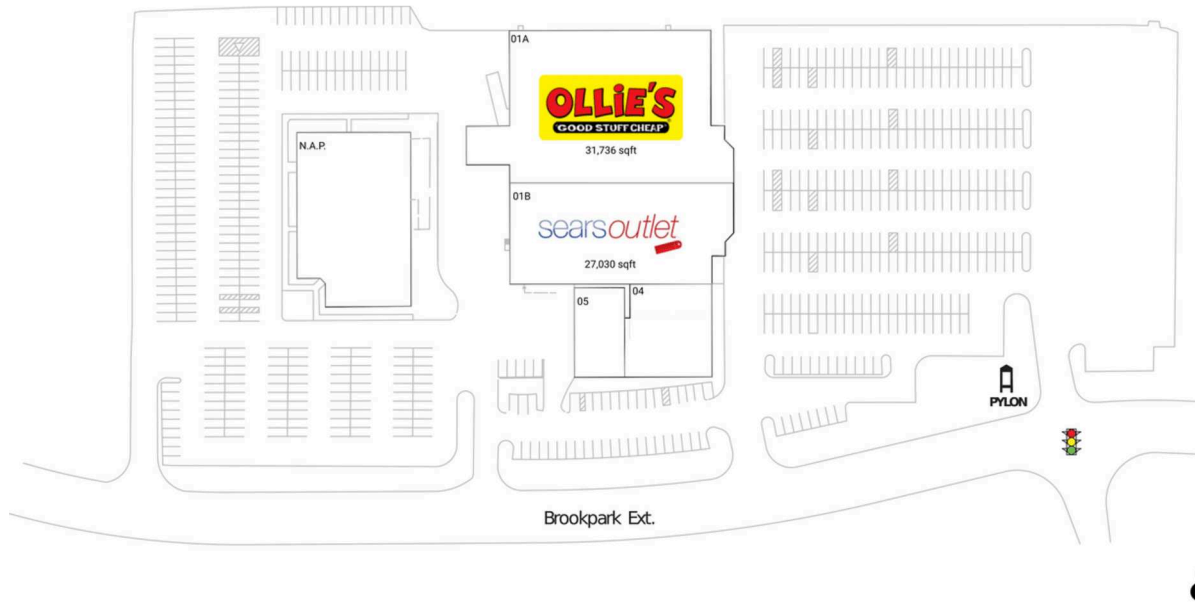

The Shoppes at North Olmsted

Cleveland, OH

41.4204, -81.9193

26662 Brookpark Extension | North Olmsted, OH 44070

Center Size: 70,003 SF

Demographics	1 Mile	3 Mile	5 Mile
	9,064	63,512	170,560
	3,657	26,919	72,427
	\$103,839	\$102,621	\$104,017

Close proximity to Great Northern Mall with national anchors including Macy's, Dillard's, Sears, JCPenney & Dick's Sporting Goods

Anchored by Ollie's Bargain Outlet and Sears Outlet

Accessible from 4 points of ingress/egress including two signalized entrances

Surrounded by an affluent population with an average household income of \$102,000+ within 3 miles

The Shoppes at North Olmsted

Cleveland, OH

41.4204, -81.9193

26662 Brookpark Extension | North Olmsted, OH 44070

Current Retailers

N.A.P.	N.A.P.	0 SF
01A	Ollie's	31,736 SF
01B	Sears Outlet	27,030 SF
04	Recess	8,001 SF
05	North Olmsted License Bureau	4,645 SF

5236