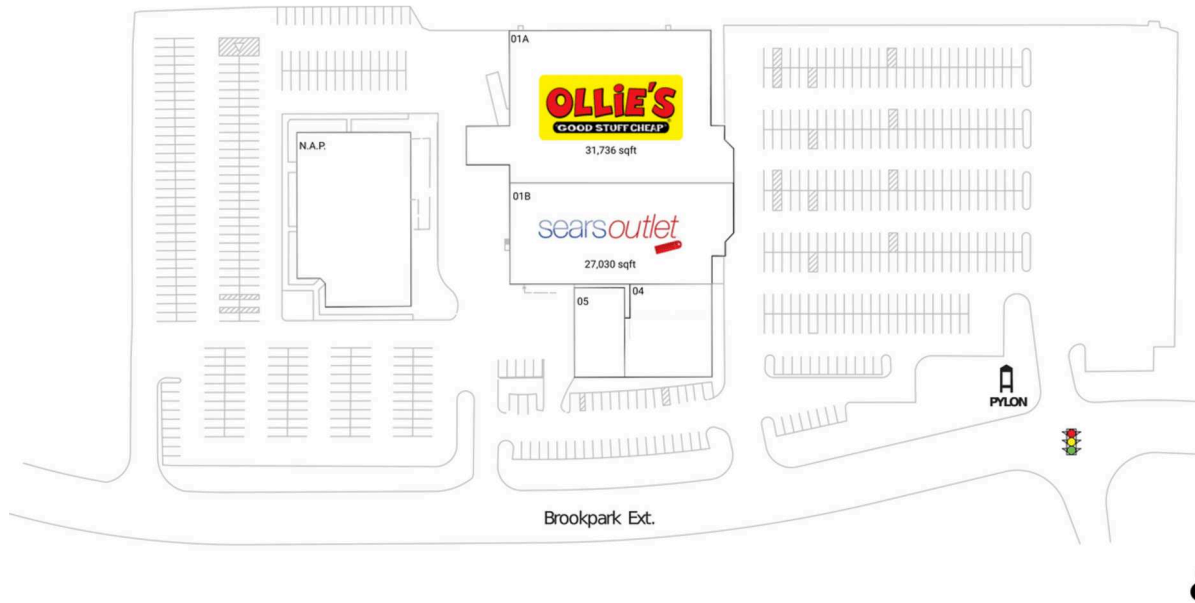

The Shoppes at North Olmsted

Cleveland-Elyria, OH

41.4204, -81.9193

26662 Brookpark Extension | North Olmsted, OH 44070

Center Size: 70,003 SF

Demographics	1 Mile	3 Mile	5 Mile
	9,064	63,512	170,560
	3,657	26,919	72,427
	\$103,839	\$102,621	\$104,017

Close proximity to Great Northern Mall with national anchors including Macy's, Dillard's, Sears, JCPenney & Dick's Sporting Goods

Anchored by Ollie's Bargain Outlet and Sears Outlet

Accessible from 4 points of ingress/egress including two signalized entrances

Surrounded by an affluent population with an average household income of \$102,000+ within 3 miles

The Shoppes at North Olmsted

Cleveland-Elyria, OH

41.4204, -81.9193

26662 Brookpark Extension | North Olmsted, OH 44070

Current Retailers

N.A.P.	N.A.P.	0 SF
01A	Ollie's	31,736 SF
01B	Sears Outlet	27,030 SF
04	Recess	8,001 SF
05	North Olmsted License Bureau	4,645 SF

5236