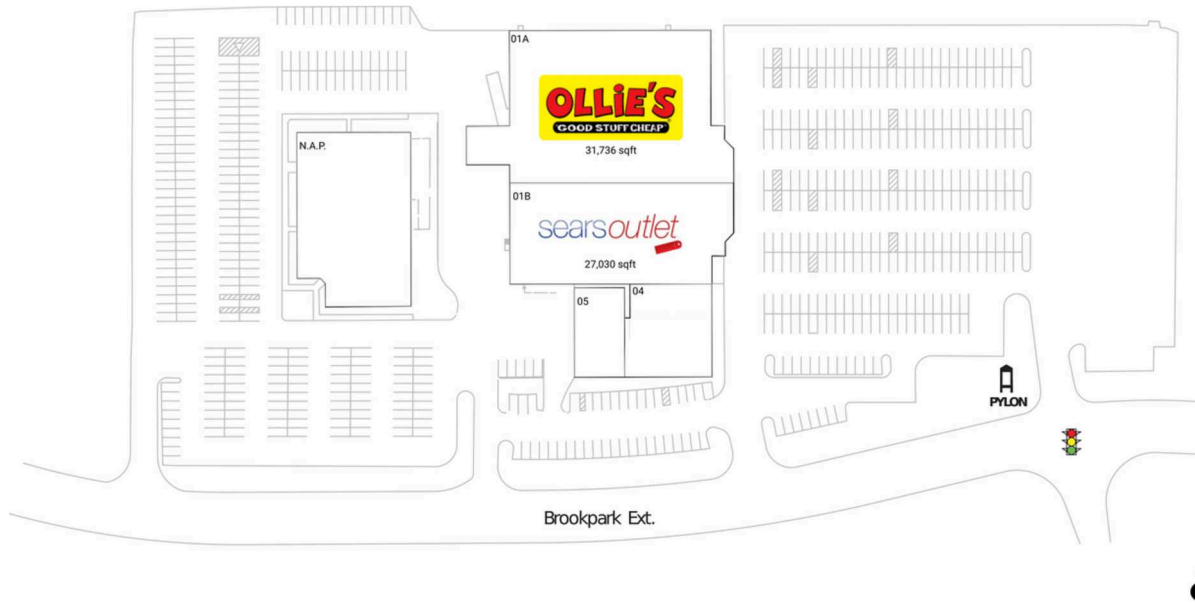

The Shoppes at North Olmsted

Cleveland, OH

41.4204, -81.9193

26662 Brookpark Extension | North Olmsted, OH 44070

Center Size: 70,003 SF

Demographics	1 Mile	3 Mile	5 Mile
👤	9,064	63,512	170,560
🏠	3,657	26,919	72,427
💰	\$103,839	\$102,621	\$104,017

Close proximity to Great Northern Mall with national anchors including Macy's, Dillard's, Sears, JCPenney & Dick's Sporting Goods

Anchored by Ollie's Bargain Outlet and Sears Outlet

Accessible from 4 points of ingress/egress including two signalized entrances

Surrounded by an affluent population with an average household income of \$102,000+ within 3 miles

The Shoppes at North Olmsted

Cleveland, OH

41.4204, -81.9193

26662 Brookpark Extension | North Olmsted, OH 44070

Current Retailers

N.A.P.	N.A.P.	0 SF
01A	Ollie's	31,736 SF
01B	Sears Outlet	27,030 SF
04	Recess	8,001 SF
05	North Olmsted License Bureau	4,645 SF

5236