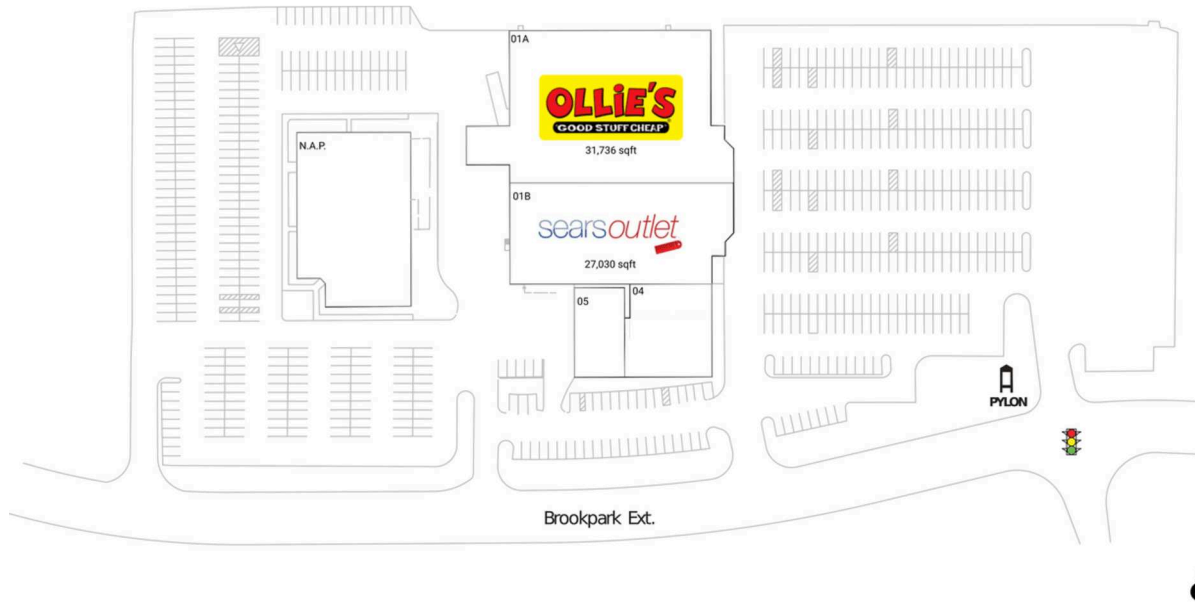

The Shoppes at North Olmsted

Cleveland, OH

41.4204, -81.9193

26662 Brookpark Extension | North Olmsted, OH 44070

Center Size: 70,003 SF

Demographics	1 Mile	3 Mile	5 Mile
👤	9,064	63,512	170,560
🏠	3,657	26,919	72,427
💰	\$103,839	\$102,621	\$104,017

Close proximity to Great Northern Mall with national anchors including Macy's, Dillard's, Sears, JCPenney & Dick's Sporting Goods

Anchored by Ollie's Bargain Outlet and Sears Outlet

Accessible from 4 points of ingress/egress including two signalized entrances

Surrounded by an affluent population with an average household income of \$102,000+ within 3 miles

The Shoppes at North Olmsted

Cleveland, OH

41.4204, -81.9193

26662 Brookpark Extension | North Olmsted, OH 44070

Current Retailers

N.A.P.	N.A.P.	0 SF
01A	Ollie's	31,736 SF
01B	Sears Outlet	27,030 SF
04	Recess	8,001 SF
05	North Olmsted License Bureau	4,645 SF

5236