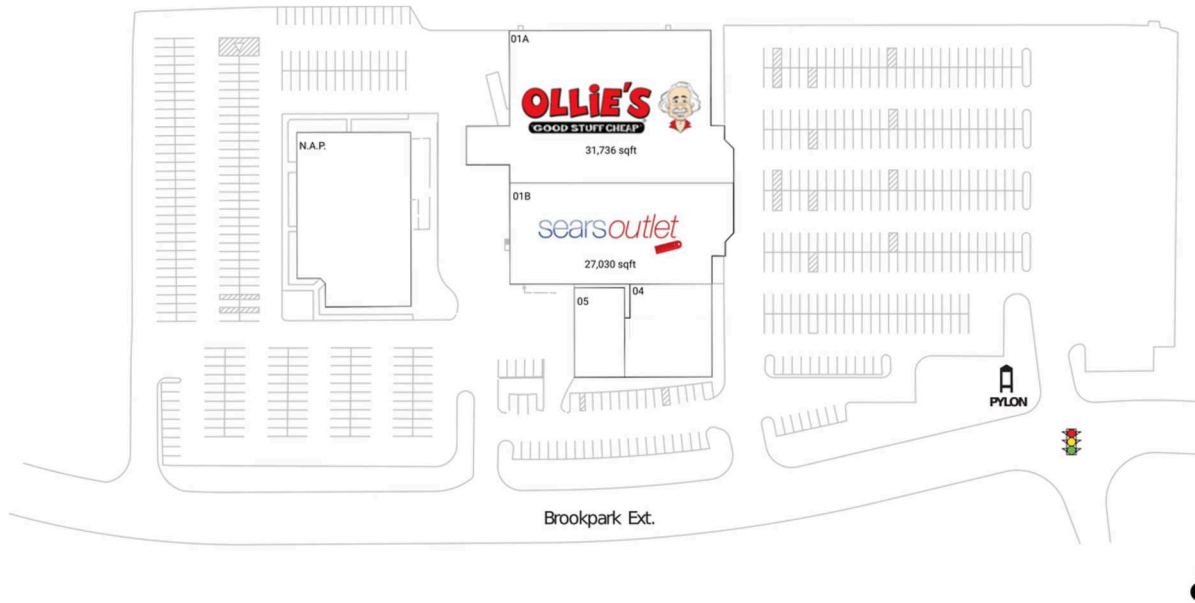

The Shoppes at North Olmsted

Cleveland, OH

41.4204, -81.9193

26662 Brookpark Extension | North Olmsted, OH 44070

Center Size: 70,003 SF

Demographics	1 Mile	3 Mile	5 Mile
	9,064	63,512	170,560
	3,657	26,919	72,427
	\$103,839	\$102,621	\$104,017

Strategically located in North Olmsted popular retail hub, less than a mile from Great Northern Mall with national anchors including Macy's, Dillard's, JCPenney, and Dick's Sporting Goods

Anchored by Ollie's Bargain Outlet and Sears Outlet

Easily accessible from four points of ingress/egress including two signalized entrances

Surrounded by an affluent population with an average household income of \$121K+ within 3-mile radius

The Shoppes at North Olmsted

Cleveland, OH

41.4204, -81.9193

26662 Brookpark Extension | North Olmsted, OH 44070

Current Retailers

N.A.P.	N.A.P.	0 SF
01A	Ollie's	31,736 SF
01B	Sears Outlet	27,030 SF
04	Recess	8,001 SF
05	North Olmsted License Bureau	4,645 SF