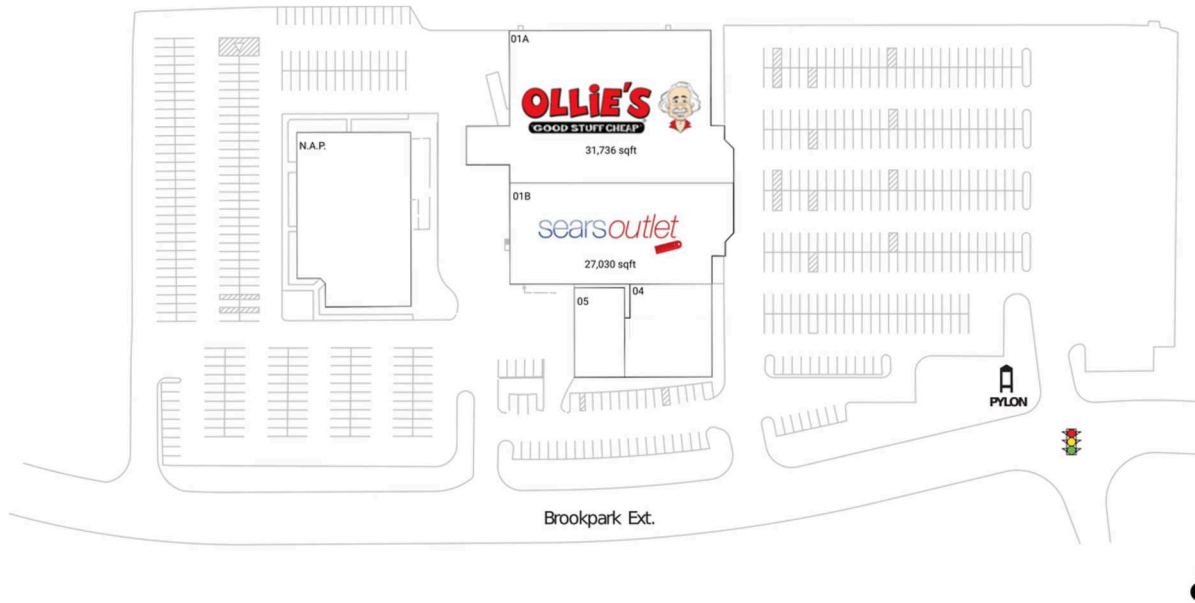

The Shoppes at North Olmsted

Cleveland, OH

41.4204, -81.9193

26662 Brookpark Extension | North Olmsted, OH 44070

Center Size: 70,003 SF

Demographics	1 Mile	3 Mile	5 Mile
	9,035	63,387	170,518
	3,647	26,856	72,373
	\$120,344	\$121,236	\$120,133

Strategically located in North Olmsted popular retail hub, less than a mile from Great Northern Mall with national anchors including Macy's, Dillard's, JCPenney, and Dick's Sporting Goods

Anchored by Ollie's Bargain Outlet and Sears Outlet

Easily accessible from four points of ingress/egress including two signalized entrances

Surrounded by an affluent population with an average household income of \$121K+ within 3-mile radius

The Shoppes at North Olmsted

Cleveland, OH

41.4204, -81.9193

26662 Brookpark Extension | North Olmsted, OH 44070

Current Retailers

N.A.P.	N.A.P.	0 SF
01A	Ollie's	31,736 SF
01B	Sears Outlet	27,030 SF
04	Recess	8,001 SF
05	North Olmsted License Bureau	4,645 SF