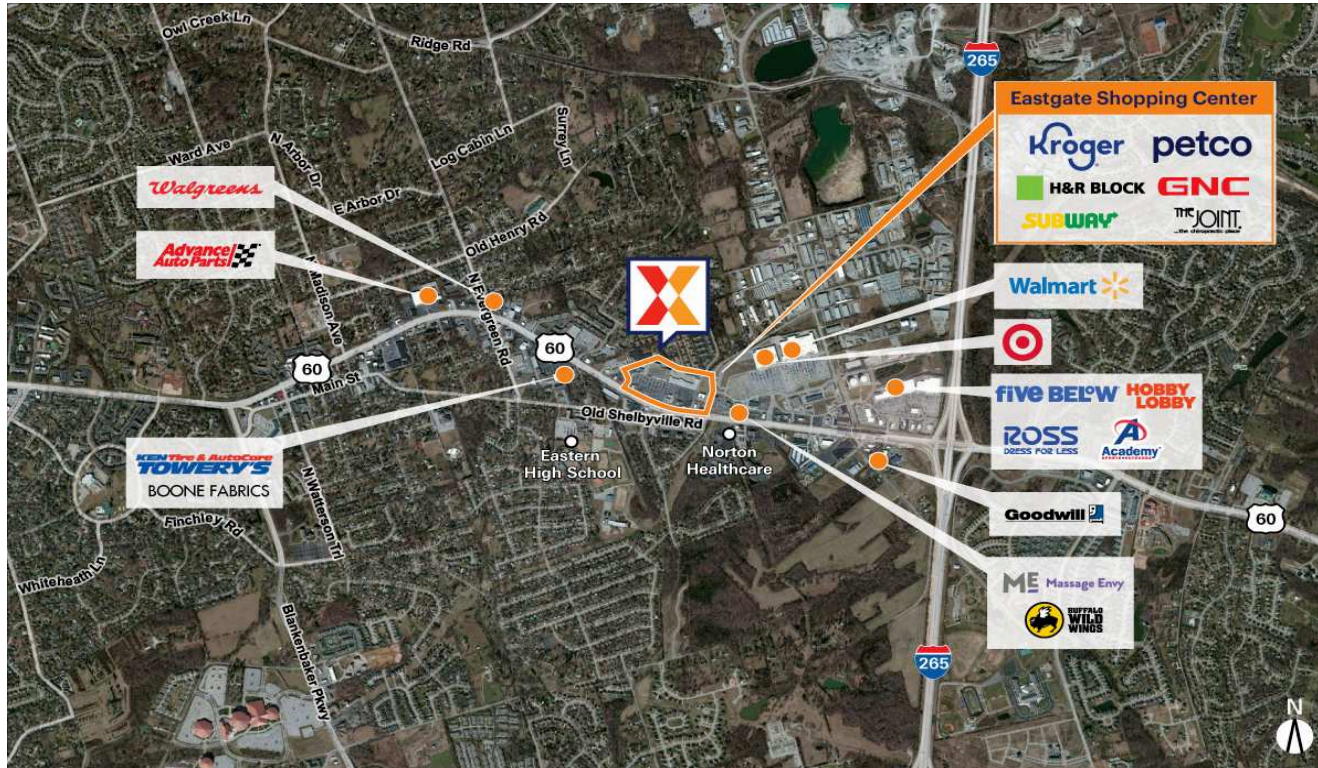

Eastgate Shopping Center

Louisville/Jefferson County, KY-IN

38.2449, -85.5205

12501 Shelbyville Road | Louisville, KY 40243

Center Size: 174,842 SF

Demographics	1 Mile	3 Mile	5 Mile
	7,048	47,624	140,519
	3,065	20,129	59,162
	\$88,929	\$117,108	\$106,740

One of the busiest Kroger stores in Louisville, helping the center draw an estimated 10,200 visits/day and over 3.7M annually (based on CreditIntell)

High visibility from Shelbyville Rd from 35,000+ vehicles daily and easy access to I-265

Surrounded by an affluent population with an average household income of \$117,000+ within 3 miles

Located approximately 5.8 miles east of Mall of St. Matthews, the best mall in the metro market

Eastgate Shopping Center

Louisville/Jefferson County, KY-IN

38.2449, -85.5205
12501 Shelbyville Road | Louisville, KY 40243

Available Space

PAD A 0 SF

Current Retailers

ATM	Fifth Third Bank	600 SF
FUEL	Kroger Fuel Center	0 SF
N.A.P.	7 Brew Coffee	0 SF
N.A.P.1	Taco Bell	0 SF
N.A.P.2	PNC Bank	0 SF
N.A.P.3	Great Flood Brewing	0 SF
N.A.P.4	Discount Tire Company	0 SF
N.A.P.5	PPG Paint	0 SF
OP2	Kort Physical Therapy	7,500 SF
WASH	Kroger Car Wash	0 SF
1-2	Carali's Rotisserie Chicken	2,671 SF
03	Papa Murphy's	1,200 SF
04	The Joint Chiropractic	1,068 SF
05	Oriental Palace	1,571 SF
06A	CAV Fitness	2,924 SF
06B	Hotxorx	2,426 SF
07	Wingstop	1,600 SF
08	Subway	1,520 SF
09	Clay Oven Indian Restaurant	2,506 SF
10-16	Kroger	100,041 SF
18	Kroger Liquor Store	7,230 SF
20	H&R Block	1,280 SF
21	Sport Clips	1,200 SF
22	HobbyTown	2,530 SF
23	GNC	1,600 SF
24A	Learning Express	3,000 SF
24B	Binelli Golf Carts	5,000 SF
26	Rumble Boxing	2,700 SF
26A	CPR (Cell Phone Repair)	1,140 SF
27	Sun Tan City	2,800 SF
28	Hollywood Nails	1,360 SF
29	Sola Salon	6,080 SF
30	Petco	14,000 SF