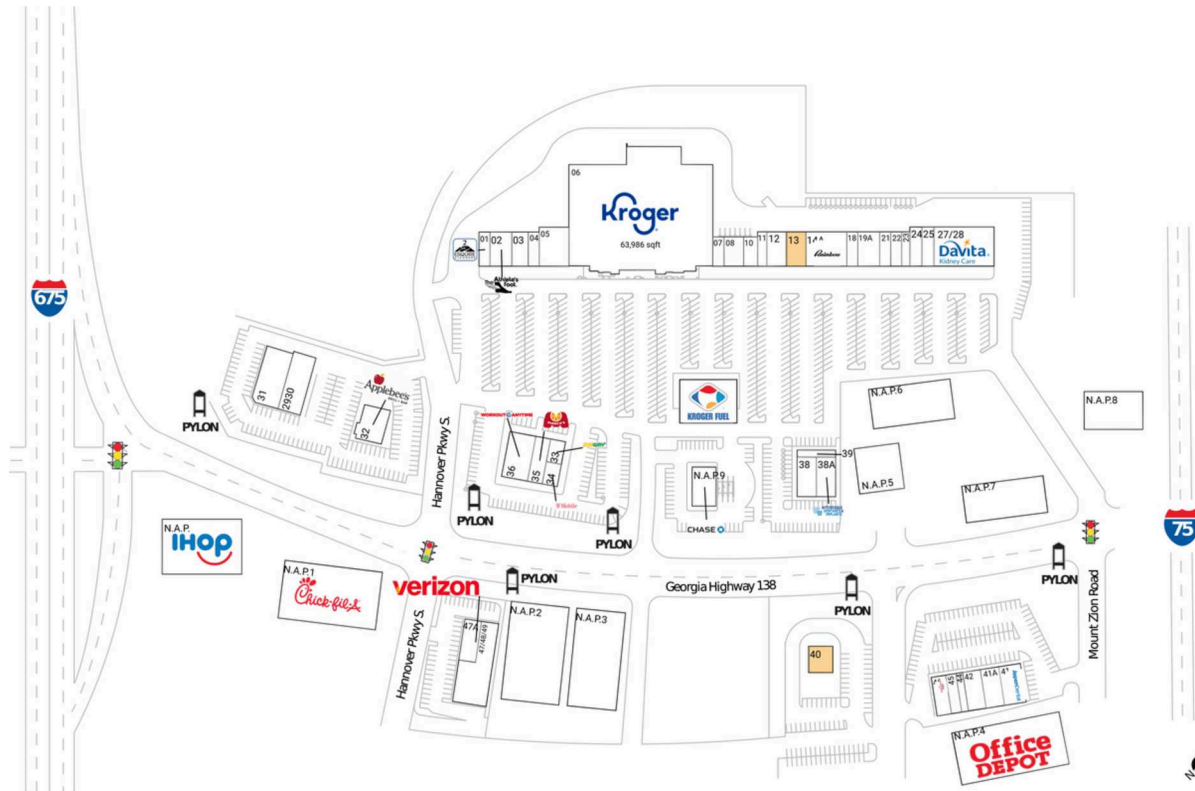

Stockbridge Village

Atlanta-Sandy Springs-Roswell, GA

33.5505, -84.2723
3618 SR-138 W. | Stockbridge, GA 30281

Available Space

13	2,800 SF
40	3,200 SF

Current Retailers

FUEL	Kroger Fuel Center	1 SF		Salon	
N.A.P.	IHOP	0 SF	22	Metro by T-Mobile	1,600 SF
N.A.P.1	Chick-fil-A	0 SF	23	RC's Waxing & Threading	1,200 SF
N.A.P.2	Fronteras Mexican Restaurant	0 SF	24	SVS Vision	2,000 SF
N.A.P.3	The Daiquiri Factory	0 SF	25	Hotworx	2,000 SF
N.A.P.4	Office Depot	0 SF	27/28	DaVita Dialysis	10,000 SF
N.A.P.5	Stevi B's	0 SF	31	Rockin' Crab	4,969 SF
N.A.P.6	Seven Sports Bar Lounge	0 SF	32	Applebee's	5,400 SF
N.A.P.7	Krystals	0 SF	33	Subway	1,500 SF
N.A.P.8	Picadilly	0 SF	34	T-Mobile	1,459 SF
N.A.P.9	Chase	3,950 SF	35	Marco's Pizza	2,910 SF
01	Esquire Cleaners	1,600 SF	36	Workout Anytime	5,124 SF
02	The Athlete's Foot	3,171 SF	38	Southside Medical Center	3,352 SF
03	Princess Hair	2,400 SF	38A	Affordable Dentures & Implants	3,200 SF
04	Brown's Barber Lounge	1,600 SF	39	77 Flavors Wings & Philly	1,150 SF
05	American Home Sales & Lease Purchase	4,950 SF	41	Aspen Dental	3,632 SF
06	Kroger	63,986 SF	41A	Kamado Steak House & Ramen	3,100 SF
07	Great Wall	1,400 SF	42	Fine Nails	3,000 SF
08	Nail Land	2,450 SF	44	Smoothie King	1,125 SF
10	Hwy 138 Dental	1,750 SF	45	Wingstop	1,725 SF
11	The UPS Store	1,400 SF	46	Honey Baked Ham	2,418 SF
12	The Juicy Crawfish	2,800 SF	47/48/49	Emory Imaging Center	9,060 SF
14A	Rainbow	5,900 SF	47A	Verizon Wireless	3,000 SF
18	WNB Factory	1,600 SF	2930	Three Dollar Cafe	5,454 SF
19A	Henry Vision	3,200 SF			
21	Yokasta Dominican Hair	1,600 SF			

1714