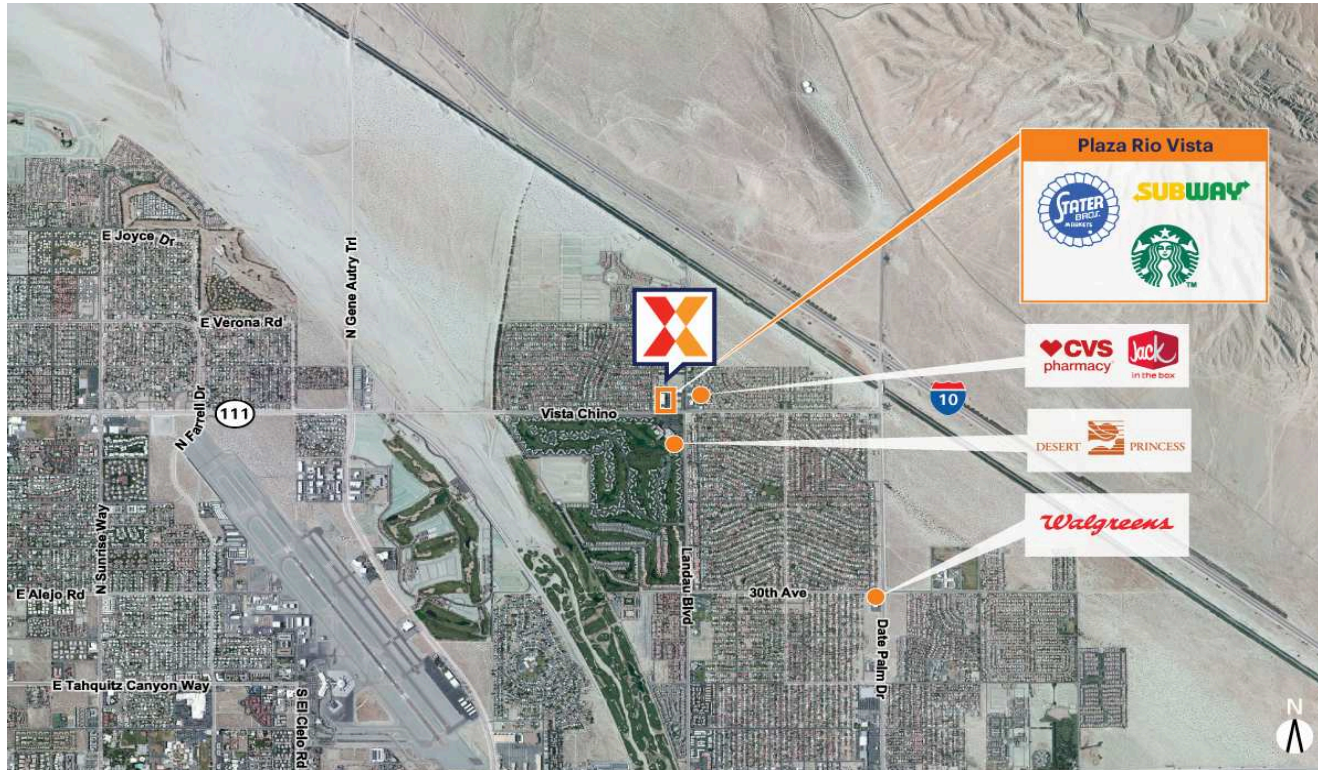

# Plaza Rio Vista

Riverside-San Bernardino-Ontario, CA

33.8467, -116.477

67800 Vista Chino | Cathedral City, CA 92234

**Center Size:** 75,415 SF

Demographics	1 Mile	3 Mile	5 Mile
	10,650	49,593	99,409
	3,801	17,110	43,175
	\$102,761	\$83,235	\$89,533

Stater Bros. anchored center along with a diverse set of national and regional retailers including Starbucks Coffee Company.

Close proximity and accessibility to I-10

Located across from the Desert Princess Palm Springs Golf Resort at the intersection of Vista Chino and Landau Blvd

# Plaza Rio Vista

Riverside-San Bernardino-Ontario, CA

33.8467, -116.477

67800 Vista Chino | Cathedral City, CA 92234

1833

## Current Retailers

N.A.P.	N.A.P.	0 SF
0101	Starbucks	1,700 SF
0102	The Purrfect Cat Clinic	1,800 SF
0201	1LOVEVIBEZ & GIFTZ	1,212 SF
0202	Good Looks Barbershop	1,198 SF
0205	Olga's Tacos	1,300 SF
0206	Phil Goodge State Farm	1,439 SF
0300	Stater Bros.	44,700 SF
0500	Aiden Cleaners	2,000 SF
0501	Norma's Hair Salon	1,000 SF
0502	United Nails	1,500 SF
0503	SIVA House of Beauty	1,250 SF
0504	Tony's Mailbox	1,250 SF
0506	La Michoacana Ice Cream Parlor	3,200 SF
0600	Quick Quack Car Wash	3,596 SF
0700	Denny's	4,200 SF