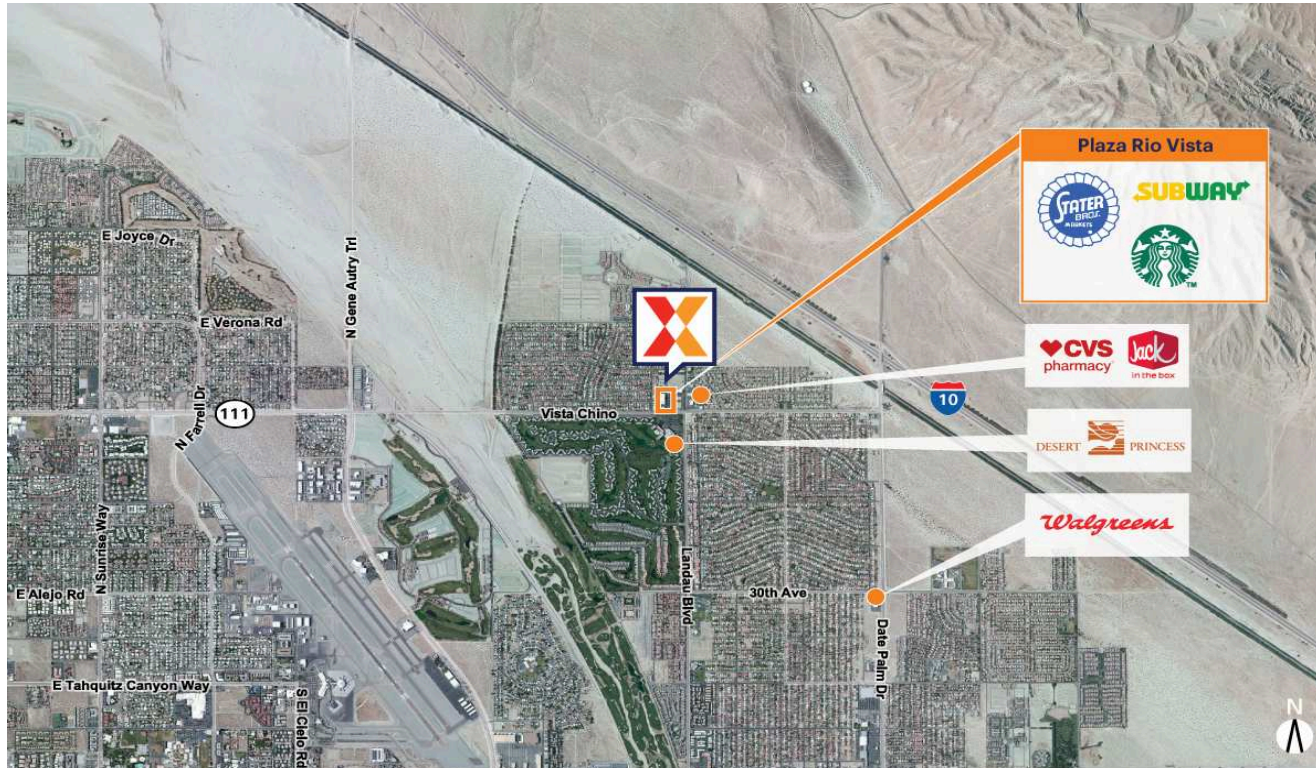

Plaza Rio Vista

Riverside-San Bernardino-Ontario, CA

33.8467, -116.477

67800 Vista Chino | Cathedral City, CA 92234

Center Size: 75,415 SF

Demographics	1 Mile	3 Mile	5 Mile
	10,650	49,593	99,409
	3,801	17,110	43,175
	\$102,761	\$83,235	\$89,533

Stater Bros. anchored center along with a diverse set of national and regional retailers including Starbucks Coffee Company.

Close proximity and accessibility to I-10

Located across from the Desert Princess Palm Springs Golf Resort at the intersection of Vista Chino and Landau Blvd

Pad opportunities available

Plaza Rio Vista

Riverside-San Bernardino-Ontario, CA

33.8467, -116.477

67800 Vista Chino | Cathedral City, CA 92234

1833

Available Space

0203	1,410 SF
0204	1,410 SF
0207	1,250 SF

Pad Opportunities

600 Drive-thru	32,670 SF/0.7
700 Drive-thru	63,162 SF/1.4

Current Retailers

N.A.P.	N.A.P.	0 SF
0101	Starbucks	1,700 SF
0102	The Purrfect Cat Clinic	1,800 SF
0201	1LOVEVIBEZ & GIFTZ	1,212 SF
0202	One Love Cutz Barbershop	1,198 SF
0205	Olga's Tacos	1,300 SF
0206	Phil Goodge State Farm	1,439 SF
0300	Stater Bros.	44,700 SF
0500	Aiden Cleaners	2,000 SF
0501	Norma's Hair Salon	1,000 SF
0502	United Nails	1,500 SF
0503	SIVA House of Beauty	1,250 SF
0504	Tony's Mailbox	1,250 SF
0506	La Michoacana Ice Cream Parlor	3,200 SF
0600	Quick Quack Car Wash	3,596 SF
0700	Denny's	4,200 SF