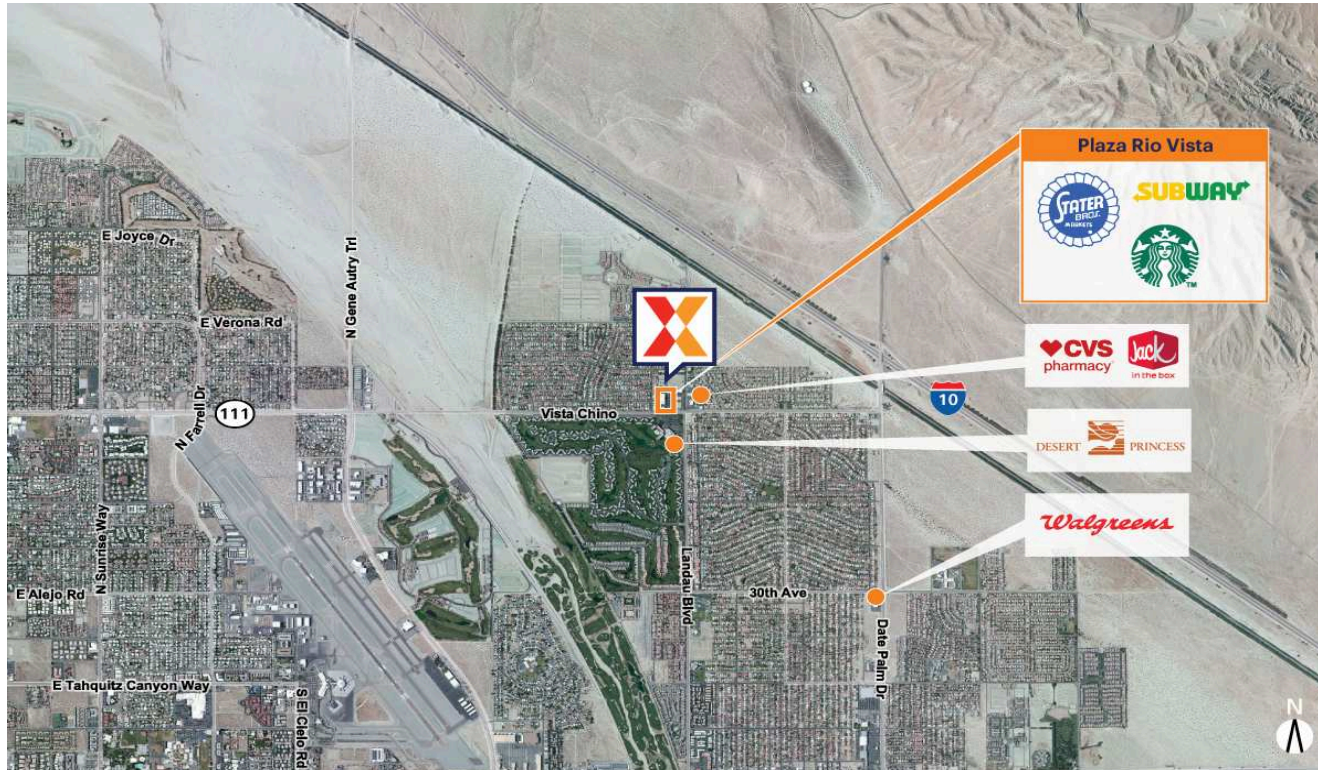

# Plaza Rio Vista

Riverside-San Bernardino-Ontario, CA

33.8467, -116.477

67800 Vista Chino | Cathedral City, CA 92234

**Center Size:** 75,415 SF

Demographics	1 Mile	3 Mile	5 Mile
	10,650	49,593	99,409
	3,801	17,110	43,175
	\$102,761	\$83,235	\$89,533

Stater Bros. anchored center along with a diverse set of national and regional retailers including Starbucks Coffee Company.

Close proximity and accessibility to I-10

Located across from the Desert Princess Palm Springs Golf Resort at the intersection of Vista Chino and Landau Blvd

# Plaza Rio Vista

Riverside-San Bernardino-Ontario, CA

33.8467, -116.477

67800 Vista Chino | Cathedral City, CA 92234

## Current Retailers

N.A.P.	N.A.P.	0 SF
0101	Starbucks	1,700 SF
0102	The Purrfect Cat Clinic	1,800 SF
0201	1LOVEVIBEZ & GIFTZ	1,212 SF
0202	One Love Cutz Barbershop	1,198 SF
0203	Angels Black Tiger Martial Art	1,410 SF
0204	Midnight Esthetics	1,410 SF
0205	Olga's Tacos	1,300 SF
0206	Phil Gooode State Farm	1,439 SF
0300	Stater Bros.	44,700 SF
0500	Aiden Cleaners	2,000 SF
0501	Norma's Hair Salon	1,000 SF
0502	United Nails	1,500 SF
0503	SIVA House of Beauty	1,250 SF
0504	Tony's Mailbox	1,250 SF
0506	La Michoacana Ice Cream Parlor	3,200 SF
0600	Quick Quack Car Wash	3,596 SF
0700	Denny's	4,200 SF