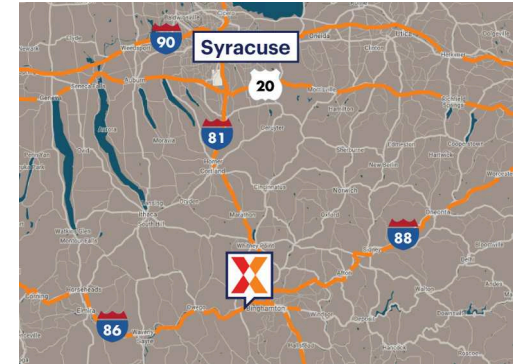

# Shoppes at Vestal

Binghamton, NY

42.0949, -76.0158  
2317 Vestal Parkway East | Vestal, NY 13850

**Center Size:** 92,328 SF

Demographics	5 Mile	10 Mile	25 Mile
	102,432	171,625	280,100
	41,768	70,717	113,793
	\$76,899	\$75,306	\$74,873

Strong lineup of national retailers including Michaels, HomeGoods, Bath & Body Works and Famous Footwear

Easily accessible shopping center from Rte 17/86, Rte 201, Rte 26 & Rte 434/Vestal Pkwy

Center's metro has less shopping center GLA (17.7 SF/capita) than the national average of 23 SF/capita, plus the county's per capita retail sales are above the national average.

Retail space for lease within walking distance from SUNY Binghamton University with a student population of 25,000+

Specialty retail space and pop-up shop locations available

# Shoppes at Vestal

Binghamton, NY

42.0949, -76.0158  
2317 Vestal Parkway East | Vestal, NY 13850