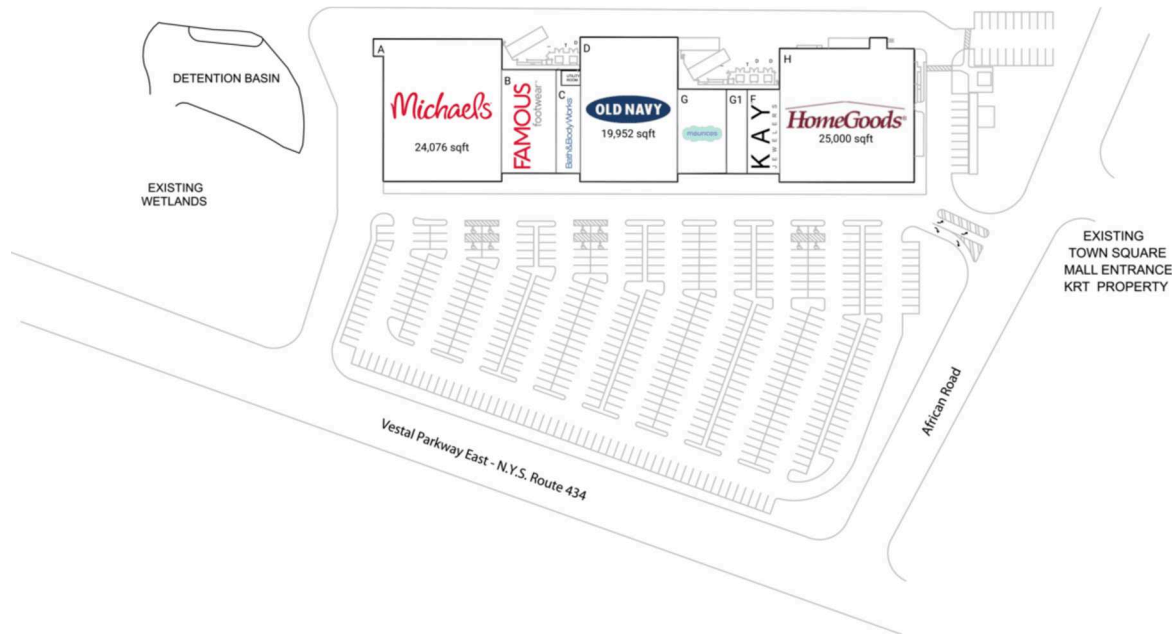

# Shoppes at Vestal

Binghamton, NY

42.0949, -76.0158

2317 Vestal Parkway East | Vestal, NY 13850

Center Size: 92,328 SF

Demographics	5 Mile	10 Mile	25 Mile
	104,903	173,376	275,137
	42,620	71,888	113,716
	\$75,376	\$73,910	\$73,500

Strong lineup of national retailers including Michaels, HomeGoods, Bath & Body Works and Famous Footwear

Easily accessible shopping center from Rte 17/86, Rte 201, Rte 26 & Rte 434/Vestal Pkwy

Retail space for lease within walking distance from SUNY Binghamton University with a student population of 20,000+

Specialty retail space and pop-up shop locations available

## Current Retailers

A	Michaels	24,076 SF
B	Famous Footwear	8,000 SF
C	Bath & Body Works	3,000 SF
D	Old Navy	19,952 SF
F	Kay Jewelers	4,000 SF
G	Maurices	5,678 SF
G1	Gertrude Hawk Chocolate Store	2,622 SF
H	HomeGoods	25,000 SF