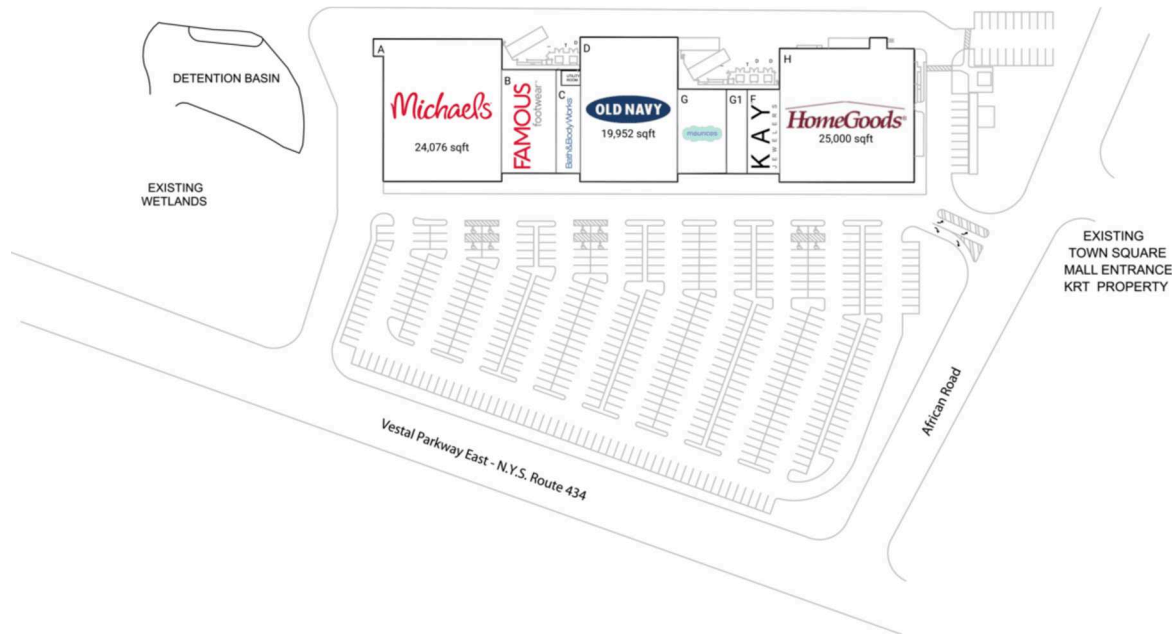

Shoppes at Vestal

Binghamton, NY

42.0949, -76.0158

2317 Vestal Parkway East | Vestal, NY 13850

Current Retailers

A	Michaels	24,076 SF
B	Famous Footwear	8,000 SF
C	Bath & Body Works	3,000 SF
D	Old Navy	19,952 SF
F	Kay Jewelers	4,000 SF
G	Maurices	5,678 SF
G1	Gertrude Hawk Chocolate Store	2,622 SF
H	HomeGoods	25,000 SF

4077