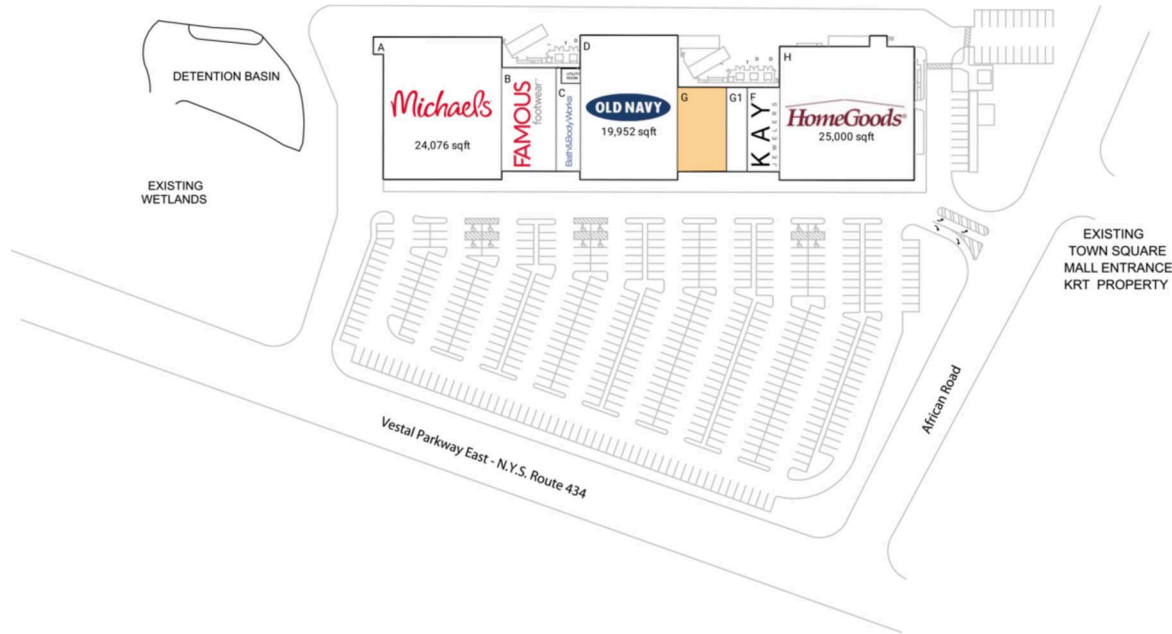

Strong lineup of national retailers including Michaels, HomeGoods, Bath & Body Works and Famous Footwear

Easily accessible shopping center from Rte 17/86, Rte 201, Rte 26 & Rte 434/Vestal Pkwy

Center's metro has less shopping center GLA (17.7 SF/capita) than the national average of 23 SF/capita, plus the county's per capita retail sales are above the national average.

Retail space for lease within walking distance from SUNY Binghamton University with a student population of 25,000+

Specialty retail space and pop-up shop locations available

## Available Space

G 5,678 SF

## Current Retailers

A	Michaels	24,076 SF
B	Famous Footwear	8,000 SF
C	Bath & Body Works	3,000 SF
D	Old Navy	19,952 SF
F	Kay Jewelers	4,000 SF
G1	Gertrude Hawk Chocolate Store	2,622 SF
H	HomeGoods	25,000 SF