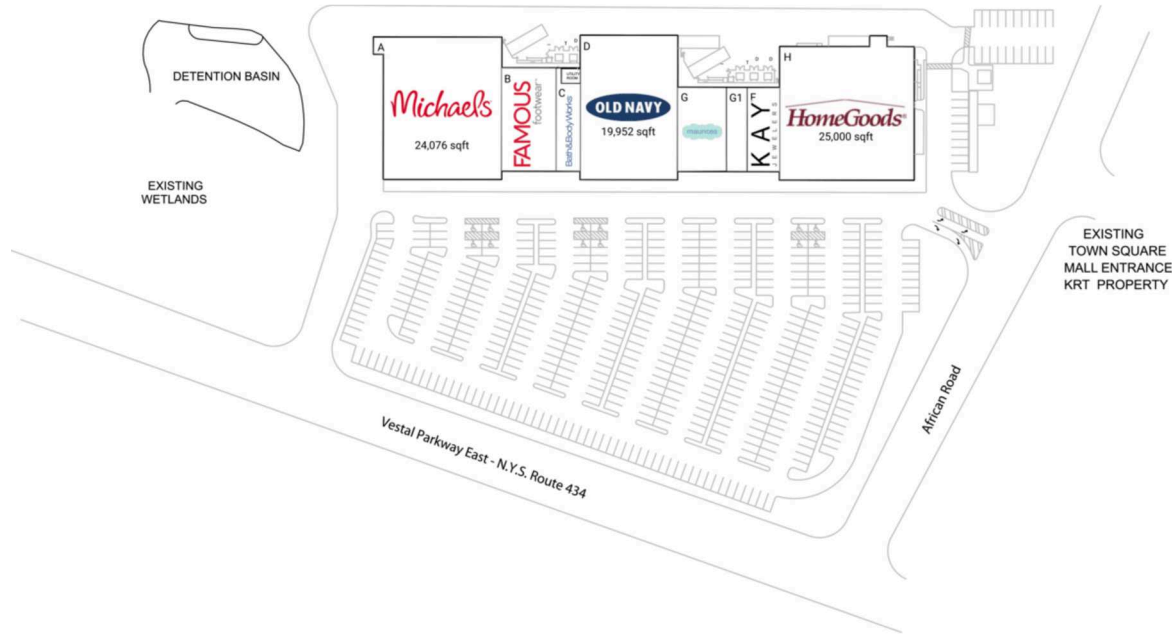

Shoppes at Vestal

Binghamton, NY

42.0949, -76.0158

2317 Vestal Parkway East | Vestal, NY 13850

Center Size: 92,328 SF

Demographics	5 Mile	10 Mile	25 Mile
	104,903	173,376	275,137
	42,620	71,888	113,716
	\$75,376	\$73,910	\$73,500

Strong lineup of national retailers including Michaels, HomeGoods, Bath & Body Works and Famous Footwear

Easily accessible shopping center from Rte 17/86, Rte 201, Rte 26 & Rte 434/Vestal Pkwy

Retail space for lease within walking distance from SUNY Binghamton University with a student population of 20,000+

Specialty retail space and pop-up shop locations available

Shoppes at Vestal

Binghamton, NY

42.0949, -76.0158

2317 Vestal Parkway East | Vestal, NY 13850

Current Retailers

A	Michaels	24,076 SF
B	Famous Footwear	8,000 SF
C	Bath & Body Works	3,000 SF
D	Old Navy	19,952 SF
F	Kay Jewelers	4,000 SF
G	Maurices	5,678 SF
G1	Gertrude Hawk Chocolate Store	2,622 SF
H	HomeGoods	25,000 SF