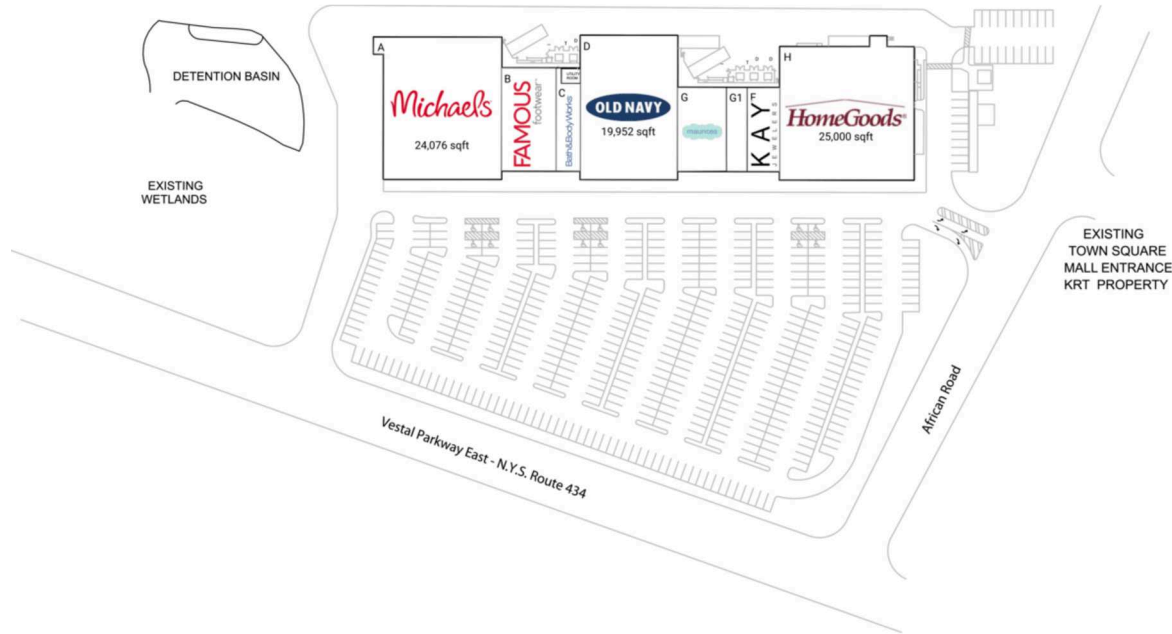

Shoppes at Vestal

Binghamton, NY

42.0949, -76.0158

2317 Vestal Parkway East | Vestal, NY 13850

Current Retailers

A	Michaels	24,076 SF
B	Famous Footwear	8,000 SF
C	Bath & Body Works	3,000 SF
D	Old Navy	19,952 SF
F	Kay Jewelers	4,000 SF
G	Maurices	5,678 SF
G1	Gertrude Hawk Chocolate Store	2,622 SF
H	HomeGoods	25,000 SF