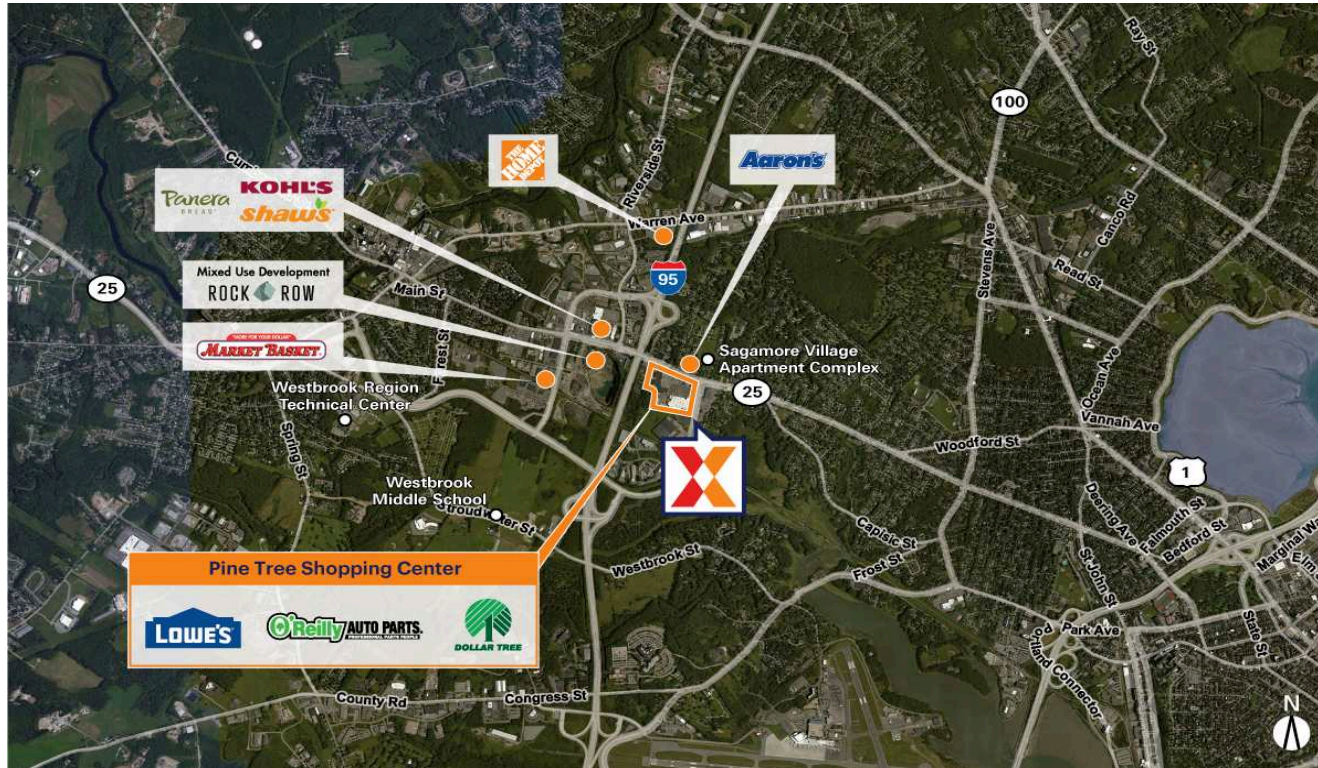

# Pine Tree Shopping Center

Portland-South Portland, ME

43.6738, -70.3239  
1100 Brighton Avenue | Portland, ME 04102-1030

**Center Size:** 287,533 SF

Demographics	5 Mile	10 Mile	20 Mile
	118,952	199,924	345,784
	54,384	86,075	146,279
	\$88,464	\$102,764	\$99,427

Conveniently located off I-95 serving the dense Portland market and affluent Westbrook

Accessible regional location in Maine's largest market

Surrounded by a daytime population of 181,000+ within a 5-mile radius

Lowe's-anchored center along with top national retailers including Dollar Tree & CVS/pharmacy

## Current Retailers

N.A.P.	N.A.P.	0 SF
N.A.P.01	N.A.P.	0 SF
N.A.P.02	N.A.P.	0 SF
N.A.P.03	N.A.P.	0 SF
N.A.P.04	FedEx Kinko's	0 SF
N.A.P.05	Aspen Dental	0 SF
N.A.P.06	N.A.P.	0 SF
N.A.P.07	N.A.P.	0 SF
N.A.P.08	N.A.P.	0 SF
0005	Lowe's	168,407 SF
0008	Body Positive Dance Fitness	7,000 SF
0010	Batteries Plus	2,400 SF
0011	JOANN Fabric and Craft Stores	21,025 SF
0013	Dollar Tree	11,002 SF
0013A	O'Reilly Auto Parts	21,698 SF
0016	ALDI	25,245 SF
0017	Tasty Fried Chicken	1,980 SF
0019	Jersey Mike's Subs	2,000 SF
0021	Applebee's	5,000 SF
0023	Sullivan Tire Co.	4,906 SF