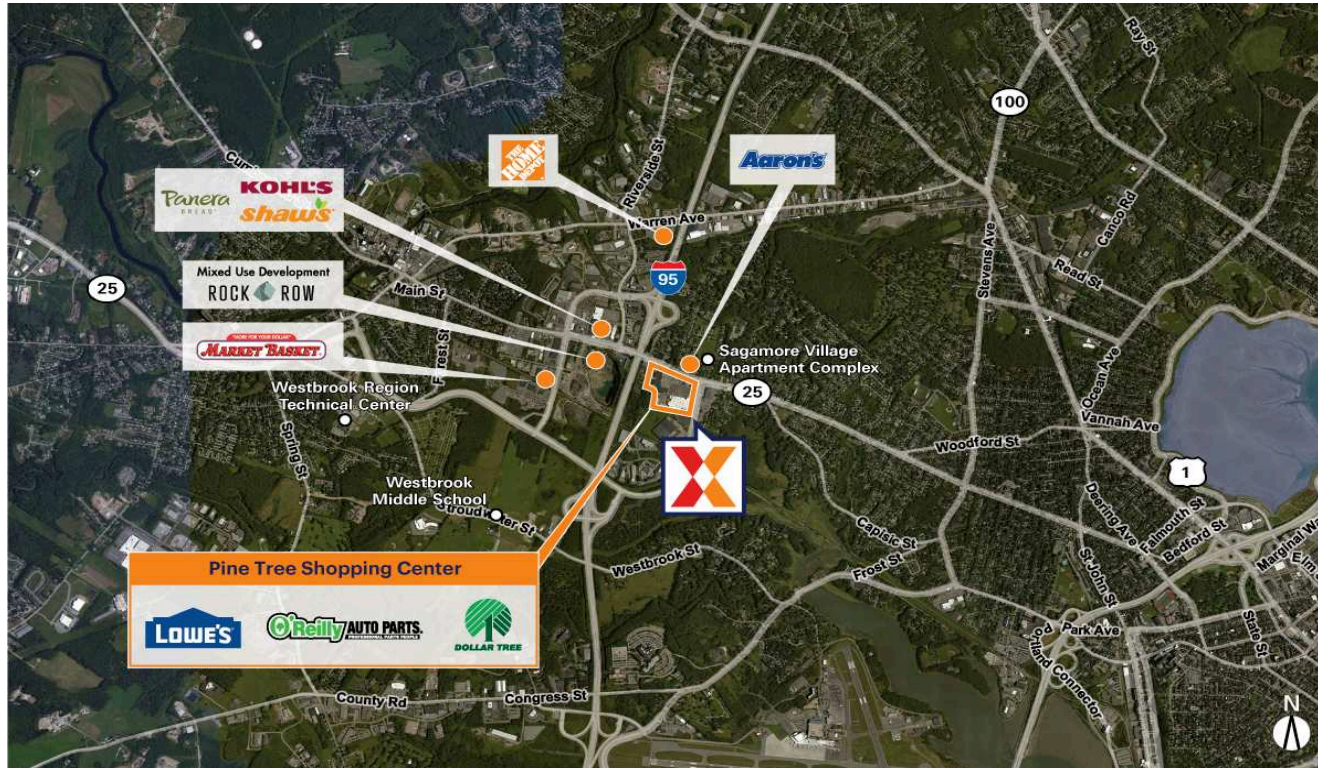

Pine Tree Shopping Center

Portland-South Portland, ME

43.6738, -70.3239
1100 Brighton Avenue | Portland, ME 04102-1030

Center Size: 287,513 SF

Demographics	5 Mile	10 Mile	20 Mile
	118,952	199,924	345,784
	54,384	86,075	146,279
	\$88,464	\$102,764	\$99,427

Conveniently located off I-95 serving the dense Portland market and affluent Westbrook

Accessible regional location in Maine's largest market

Surrounded by a daytime population of 181,000+ within a 5-mile radius

Lowe's-anchored center along with top national retailers including Dollar Tree & CVS/pharmacy

Pine Tree Shopping Center

Portland-South Portland, ME

43.6738, -70.3239
1100 Brighton Avenue | Portland, ME 04102-1030

Available Space

0012	6,900 SF
0018	1,950 SF
0020	2,100 SF

Current Retailers

N.A.P.	N.A.P.	0 SF
N.A.P.01	N.A.P.	0 SF
N.A.P.02	N.A.P.	0 SF
N.A.P.03	N.A.P.	0 SF
N.A.P.04	FedEx Kinko's	0 SF
N.A.P.05	Aspen Dental	0 SF
N.A.P.06	N.A.P.	0 SF
N.A.P.07	N.A.P.	0 SF
N.A.P.08	N.A.P.	0 SF
0005	Lowe's	168,407 SF
0008	Body Positive Dance Fitness	7,000 SF
0010	Batteries Plus	2,400 SF
0011	JOANN Fabric and Craft Stores	21,025 SF
0013	Dollar Tree	11,002 SF
0013A	O'Reilly Auto Parts	21,698 SF
0016	Big Lots	25,245 SF
0017	Tasty Fried Chicken	1,980 SF
0019	Jersey Mike's Subs	2,000 SF
0021	Applebee's	5,000 SF
0023	Sullivan Tire Co.	4,906 SF