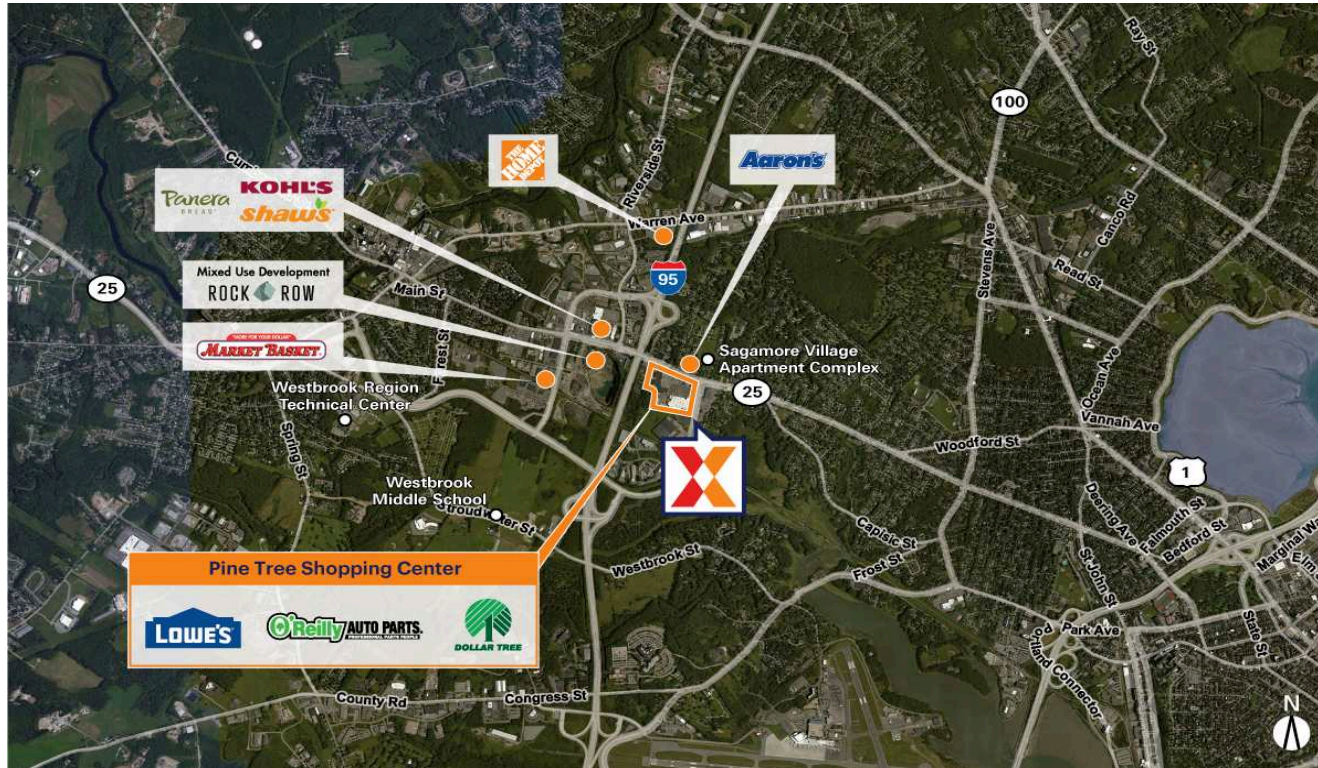

Pine Tree Shopping Center

Portland-South Portland, ME

43.6738, -70.3239
1100 Brighton Avenue | Portland, ME 04102-1030

Center Size: 287,533 SF

Demographics	5 Mile	10 Mile	20 Mile
	118,952	199,924	345,784
	54,384	86,075	146,279
	\$88,464	\$102,764	\$99,427

Conveniently located off I-95 serving the dense Portland market and affluent Westbrook

Accessible regional location in Maine's largest market

Surrounded by a daytime population of 181,000+ within a 5-mile radius

Lowe's-anchored center along with top national retailers including Dollar Tree & CVS/pharmacy

Pine Tree Shopping Center

Portland-South Portland, ME

43.6738, -70.3239

1100 Brighton Avenue | Portland, ME 04102-1030

Available Space

0012	6,900 SF
0018	1,950 SF
0020	2,100 SF

Current Retailers

N.A.P.	N.A.P.	0 SF
N.A.P.01	N.A.P.	0 SF
N.A.P.02	N.A.P.	0 SF
N.A.P.03	N.A.P.	0 SF
N.A.P.04	FedEx Kinko's	0 SF
N.A.P.05	Aspen Dental	0 SF
N.A.P.06	N.A.P.	0 SF
N.A.P.07	N.A.P.	0 SF
N.A.P.08	N.A.P.	0 SF
0005	Lowe's	168,407 SF
0008	Body Positive Dance Fitness	7,000 SF
0010	Batteries Plus	2,400 SF
0011	JOANN Fabric and Craft Stores	21,025 SF
0013	Dollar Tree	11,002 SF
0013A	O'Reilly Auto Parts	21,698 SF
0016	ALDI	25,245 SF
0017	Tasty Fried Chicken	1,980 SF
0019	Jersey Mike's Subs	2,000 SF
0021	Applebee's	5,000 SF
0023	Sullivan Tire Co.	4,906 SF