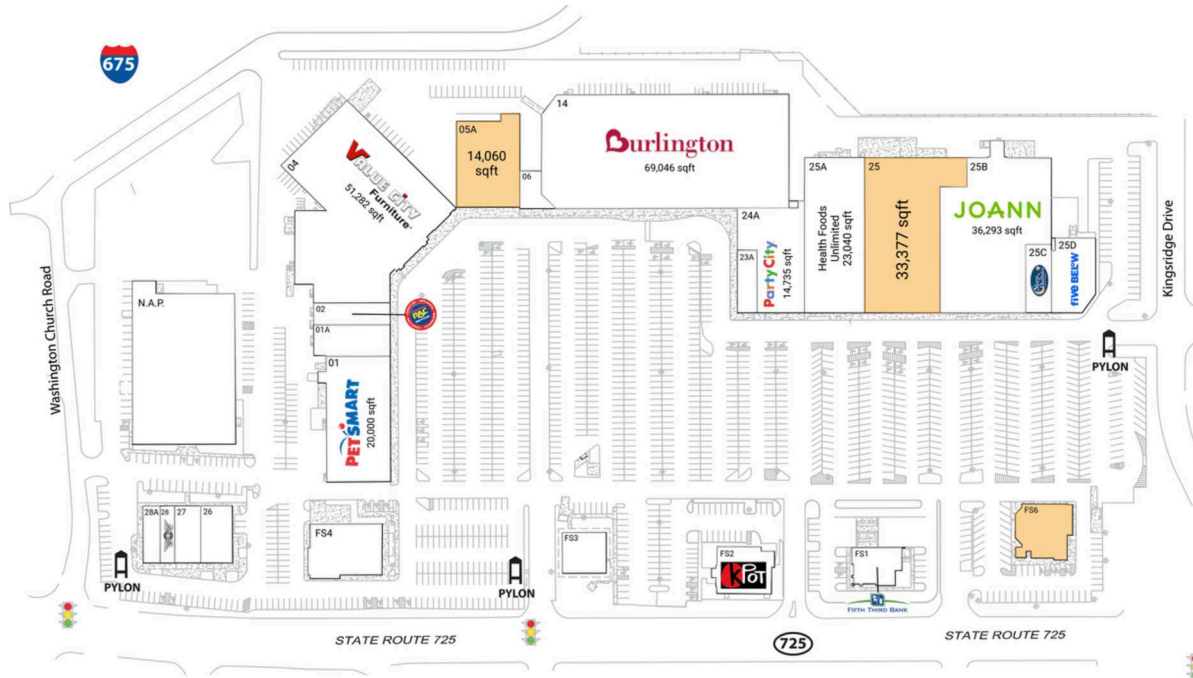

South Towne Centre

Dayton-Kettering-Beavercreek, OH

39.6329, -84.2094

2004-2260 Miamisburg-Centerville | Dayton, OH 45459

Available Space

FS6	7,470 SF
05A	14,060 SF
25	33,377 SF

Current Retailers

FS1	Fifth Third Bank	4,200 SF
FS2	KPot Korean BBQ & Hot Pot	6,500 SF
FS3	Sake Restaurant	4,573 SF
FS4	El Toro Mexican Bar & Grill	8,300 SF
N.A.P.	The Salvation Army	0 SF
01	PetSmart	20,000 SF
01A	Luxury Nail Spa	6,400 SF
02	Rent-A-Center	4,200 SF
04	Value City Furniture	51,282 SF
06	Mj Jewelers	2,122 SF
14	Burlington	69,046 SF
23A	Scrubs & Beyond	3,106 SF
24A	Party City	14,735 SF
25A	Health Foods Unlimited	23,040 SF
25B	JOANN Fabric And Craft Stores	36,293 SF
25C	Sleep Outfitters	4,380 SF
25D	Five Below	8,095 SF
26	NovaCare Rehabilitation	4,550 SF
27	Fu Mon Lau Bistro	3,731 SF
28	Wingstop	2,124 SF
28A	Carefirst Urgent Care	2,430 SF