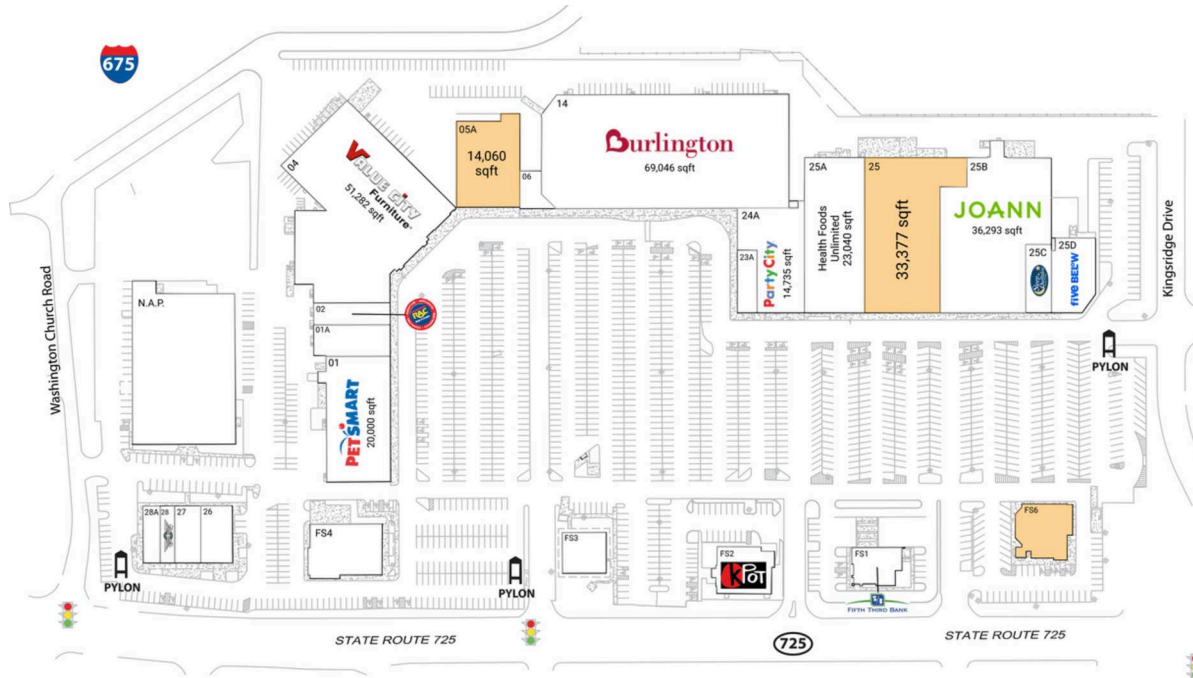

South Towne Centre

Dayton-Kettering, OH

39.6329, -84.2094

2004-2260 Miamisburg-Centerville | Dayton, OH 45459

Available Space

FS6	7,470 SF
05A	14,060 SF
25	33,377 SF

Current Retailers

FS1	Fifth Third Bank	4,200 SF
FS2	KPot Korean BBQ & Hot Pot	6,500 SF
FS3	Sake Restaurant	4,573 SF
FS4	El Toro Mexican Bar & Grill	8,300 SF
N.A.P.	The Salvation Army	0 SF
01	PetSmart	20,000 SF
01A	Luxury Nail Spa	6,400 SF
02	Rent-A-Center	4,200 SF
04	Value City Furniture	51,282 SF
06	MJ Jewelers	2,122 SF
14	Burlington	69,046 SF
23A	Scrubs & Beyond	3,106 SF
24A	Party City	14,735 SF
25A	Health Foods Unlimited	23,040 SF
25B	JOANN Fabric And Craft Stores	36,293 SF
25C	Sleep Outfitters	4,380 SF
25D	Five Below	8,095 SF
26	NovaCare Rehabilitation	4,550 SF
27	Fu Mon Lau Bistro	3,731 SF
28	Wingstop	2,124 SF
28A	Carefirst Urgent Care	2,430 SF