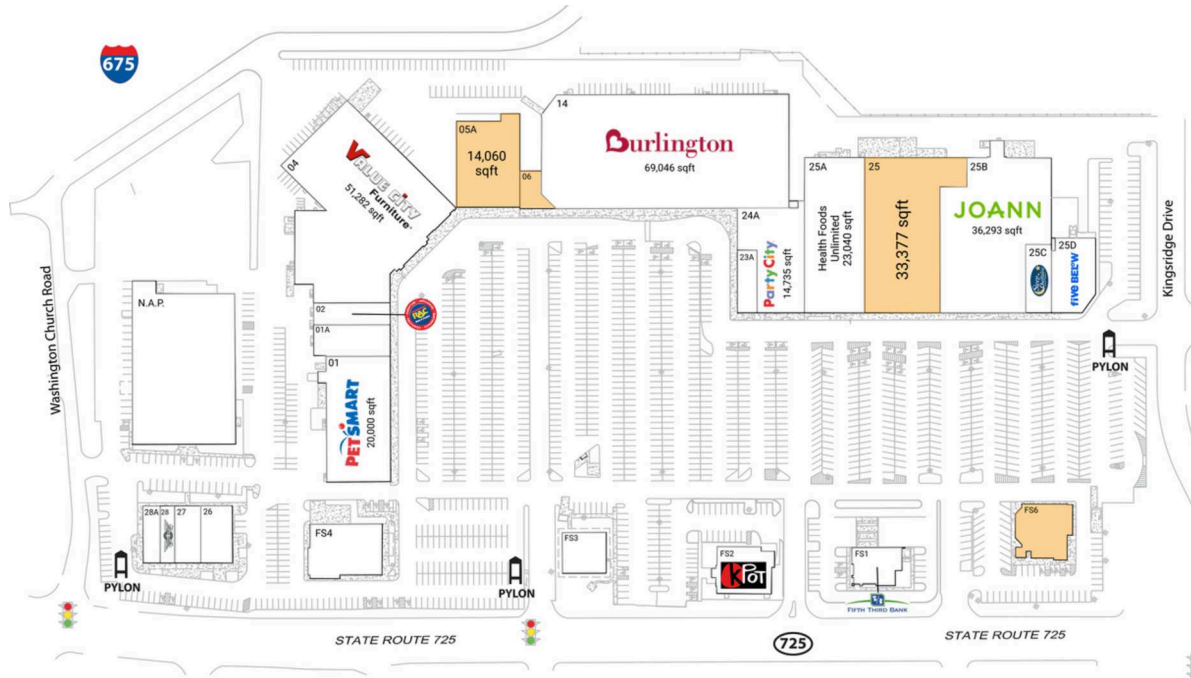

# South Towne Centre

Dayton-Kettering, OH

39.6329, -84.2094

2004-2260 Miamisburg-Centerville | Dayton, OH 45459

## Available Space

FS6	7,470 SF
05A	14,060 SF
06	2,122 SF
25	33,377 SF

## Current Retailers

FS1	Fifth Third Bank	4,200 SF
FS2	KPot Korean BBQ & Hot Pot	6,500 SF
FS3	Sake Restaurant	4,573 SF
FS4	El Toro Mexican Bar & Grill	8,300 SF
N.A.P.	The Salvation Army	0 SF
01	PetSmart	20,000 SF
01A	Luxury Nail Spa	6,400 SF
02	Rent-A-Center	4,200 SF
04	Value City Furniture	51,282 SF
14	Burlington	69,046 SF
23A	Scrubs & Beyond	3,106 SF
24A	Party City	14,735 SF
25A	Health Foods Unlimited	23,040 SF
25B	JOANN Fabric And Craft Stores	36,293 SF
25C	Sleep Outfitters	4,380 SF
25D	Five Below	8,095 SF
26	NovaCare Rehabilitation	4,550 SF
27	Fu Mon Lau Bistro	3,731 SF
28	Wingstop	2,124 SF
28A	Carefirst Urgent Care	2,430 SF