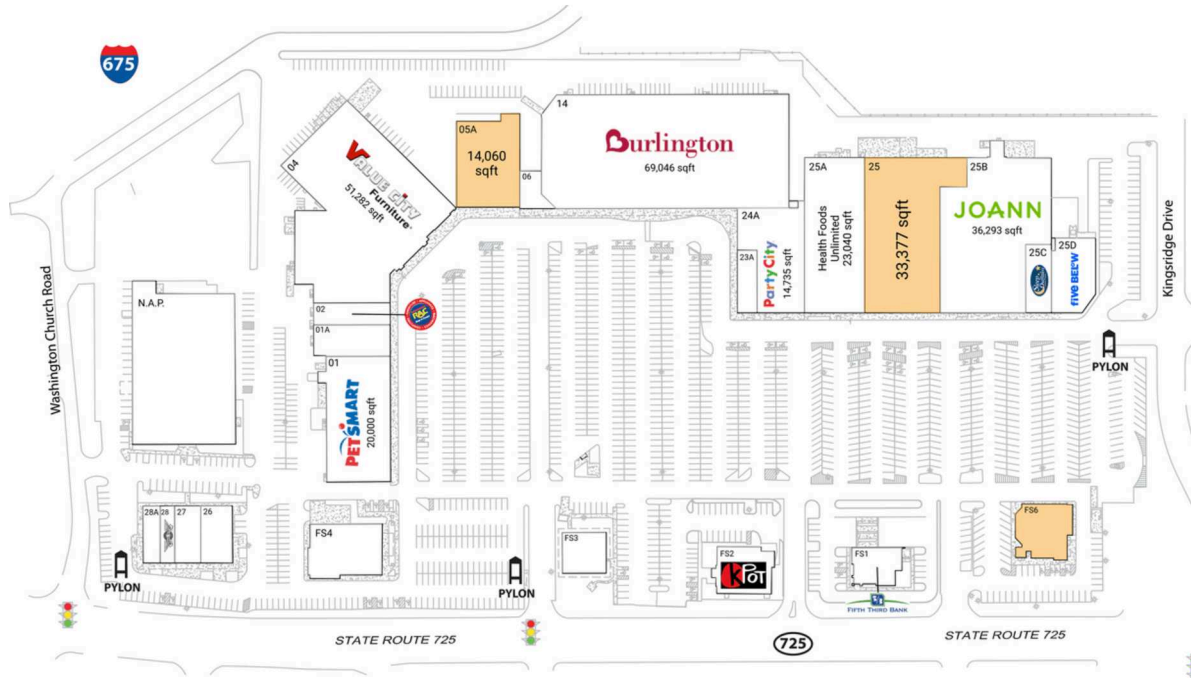

South Towne Centre

Dayton-Kettering-Beavercreek, OH

39.6329, -84.2094

2004-2260 Miamisburg-Centerville | Dayton, OH 45459

Available Space

FS6	7,470 SF
05A	14,060 SF
25	33,377 SF

Current Retailers

FS1	Fifth Third Bank	4,200 SF
FS2	KPot Korean BBQ & Hot Pot	6,500 SF
FS3	Sake Restaurant	4,573 SF
FS4	El Toro Mexican Bar & Grill	8,300 SF
N.A.P.	The Salvation Army	0 SF
01	PetSmart	20,000 SF
01A	Luxury Nail Spa	6,400 SF
02	Rent-A-Center	4,200 SF
04	Value City Furniture	51,282 SF
06	Mj Jewelers	2,122 SF
14	Burlington	69,046 SF
23A	Scrubs & Beyond	3,106 SF
24A	Party City	14,735 SF
25A	Health Foods Unlimited	23,040 SF
25B	JOANN Fabric And Craft Stores	36,293 SF
25C	Sleep Outfitters	4,380 SF
25D	Five Below	8,095 SF
26	NovaCare Rehabilitation	4,550 SF
27	Fu Mon Lau Bistro	3,731 SF
28	Wingstop	2,124 SF
28A	Carefirst Urgent Care	2,430 SF