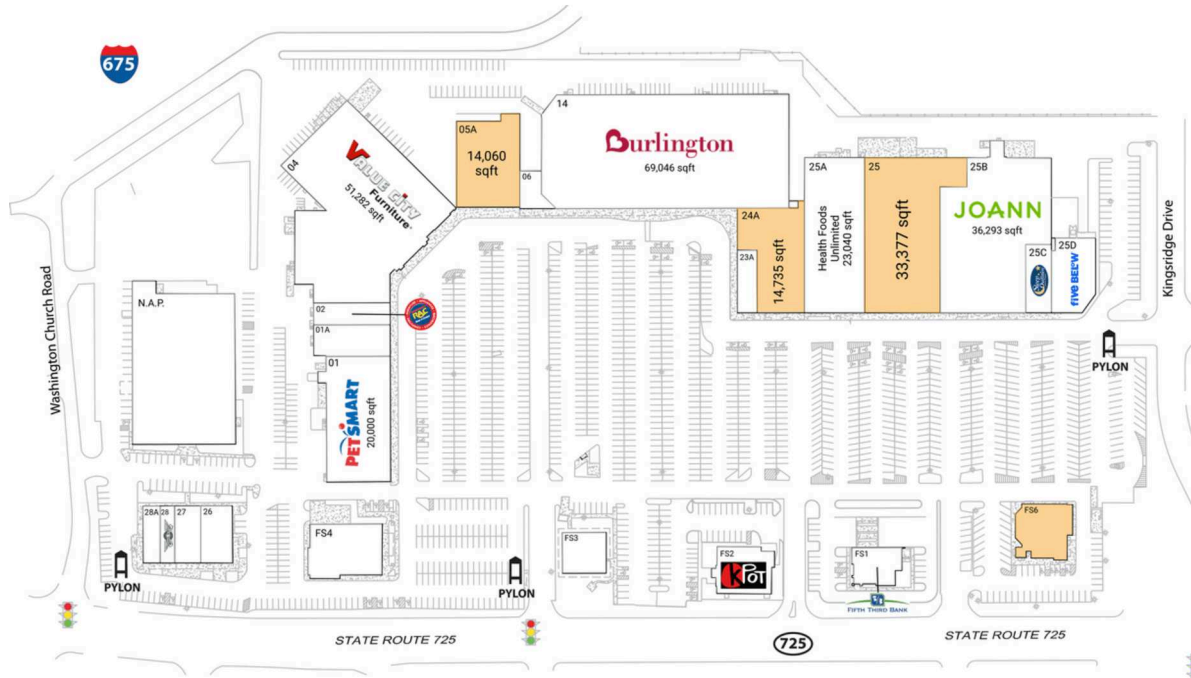

South Towne Centre

Dayton-Kettering-Beavercreek, OH

39.6329, -84.2094
2004-2260 Miamisburg-Centerville | Dayton, OH 45459

Available Space

FS6	7,470 SF
05A	14,060 SF
24A	14,735 SF
25	33,377 SF

Current Retailers

FS1	Fifth Third Bank	4,200 SF
FS2	KPot Korean BBQ & Hot Pot	6,500 SF
FS3	Sake Restaurant	4,573 SF
FS4	El Toro Mexican Bar & Grill	8,300 SF
N.A.P.	The Salvation Army	0 SF
01	PetSmart	20,000 SF
01A	Luxury Nail Spa	6,400 SF
02	Rent-A-Center	4,200 SF
04	Value City Furniture	51,282 SF
06	MJ Jewelers	2,122 SF
14	Burlington	69,046 SF
23A	Scrubs & Beyond	3,106 SF
25A	Health Foods Unlimited	23,040 SF
25B	JOANN Fabric And Craft Stores	36,293 SF
25C	Sleep Outfitters	4,380 SF
25D	Five Below	8,095 SF
26	NovaCare Rehabilitation	4,550 SF
27	Fu Mon Lau Bistro	3,731 SF
28	Wingstop	2,124 SF
28A	Carefirst Urgent Care	2,430 SF