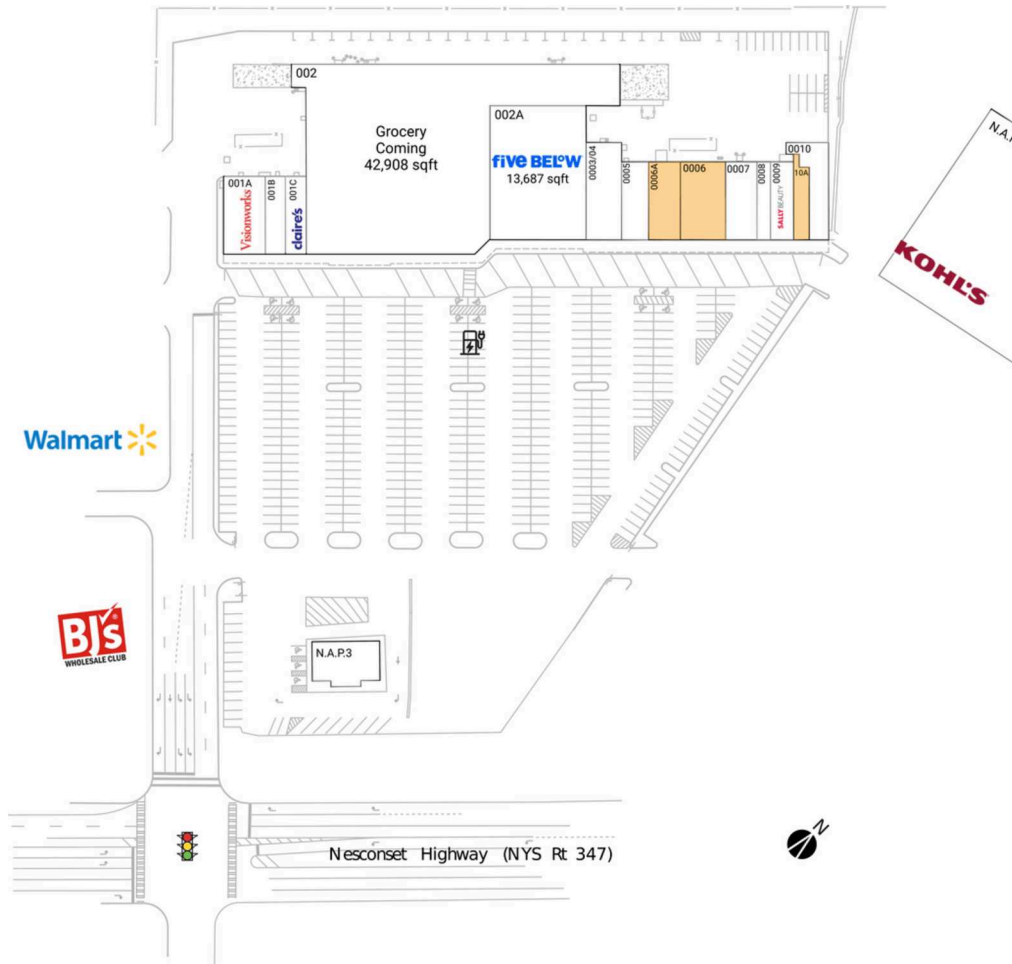

Suffolk Plaza

New York-Newark-Jersey City, NY-NJ-PA

40.9061, -73.0726

4042-4088 Nesconset Highway | East Setauket, NY 11733-3306

Available Space

0006	3,760 SF
0006A	2,640 SF
10A	1,259 SF

Current Retailers

N.A.P.	Kohl's	0 SF
N.A.P.1	Walmart	0 SF
N.A.P.2	BJ's Wholesale Club	0 SF
N.A.P.3	NAP	0 SF
001A	Visionworks	3,301 SF
001B	Wild Birds Unlimited	1,660 SF
001C	Claire's	1,720 SF
002	Grocery Coming	42,908 SF
002A	Five Below	13,687 SF
0003/04	Bottle Blowout Wine & Liquor	3,600 SF
0005	Blue Diamond Nail Spa	1,900 SF
0007	Setauket Pasteria	2,600 SF
0008	How How Kitchen	1,120 SF
0009	Sally Beauty Supply	1,920 SF
0010	Right Coast Taqueria	2,250 SF