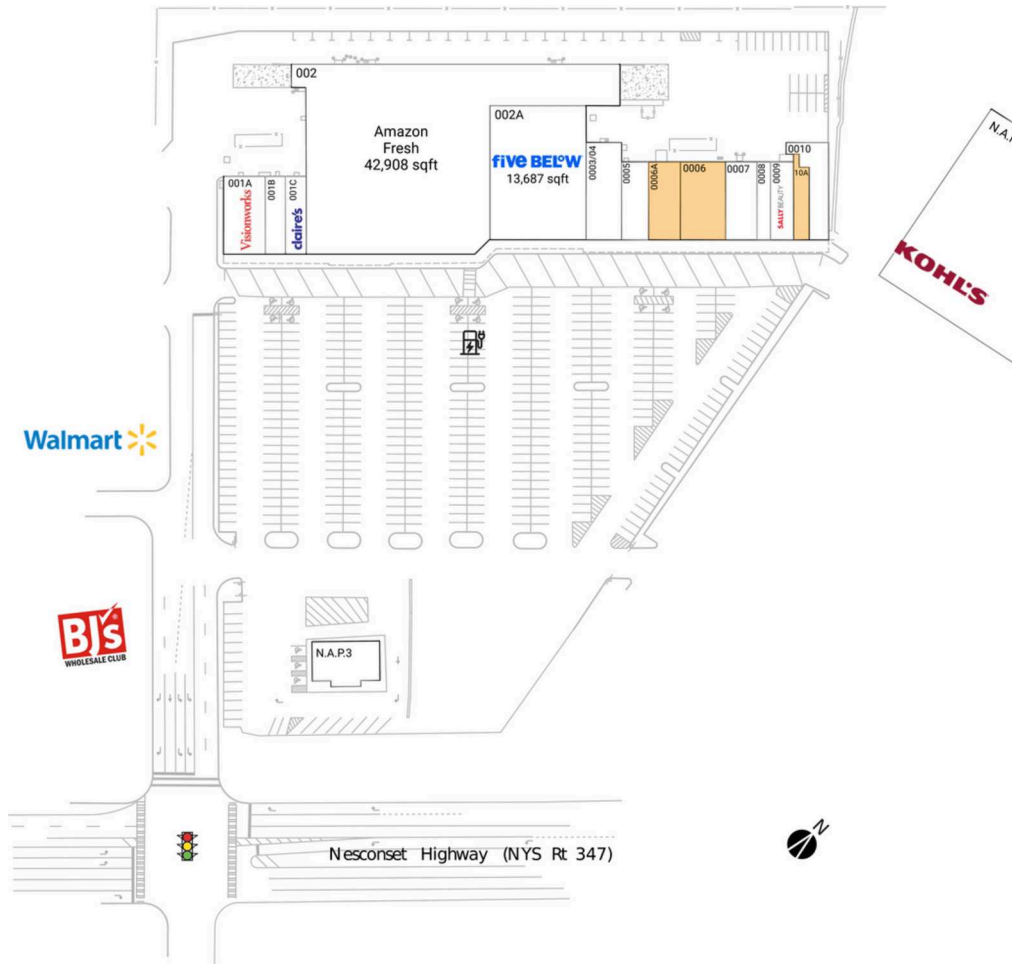

# Suffolk Plaza

New York-Newark-Jersey City, NY-NJ-PA

40.9061, -73.0726

4042-4088 Nesconset Highway | East Setauket, NY 11733-3306

## Available Space

0006	3,760 SF
0006A	2,640 SF
10A	1,259 SF

## Current Retailers

N.A.P.	Kohl's	0 SF
N.A.P.1	Walmart	0 SF
N.A.P.2	BJ's Wholesale Club	0 SF
N.A.P.3	NAP	0 SF
001A	Visionworks	3,301 SF
001B	Wild Birds Unlimited	1,660 SF
001C	Claire's	1,720 SF
002	Amazon Fresh	42,908 SF
002A	Five Below	13,687 SF
0003/04	Bottle Blowout Wine & Liquor	3,600 SF
0005	Blue Diamond Nail Spa	1,900 SF
0007	Setauket Pasteria	2,600 SF
0008	How How Kitchen	1,120 SF
0009	Sally Beauty Supply	1,920 SF
0010	Right Coast Taqueria	2,250 SF