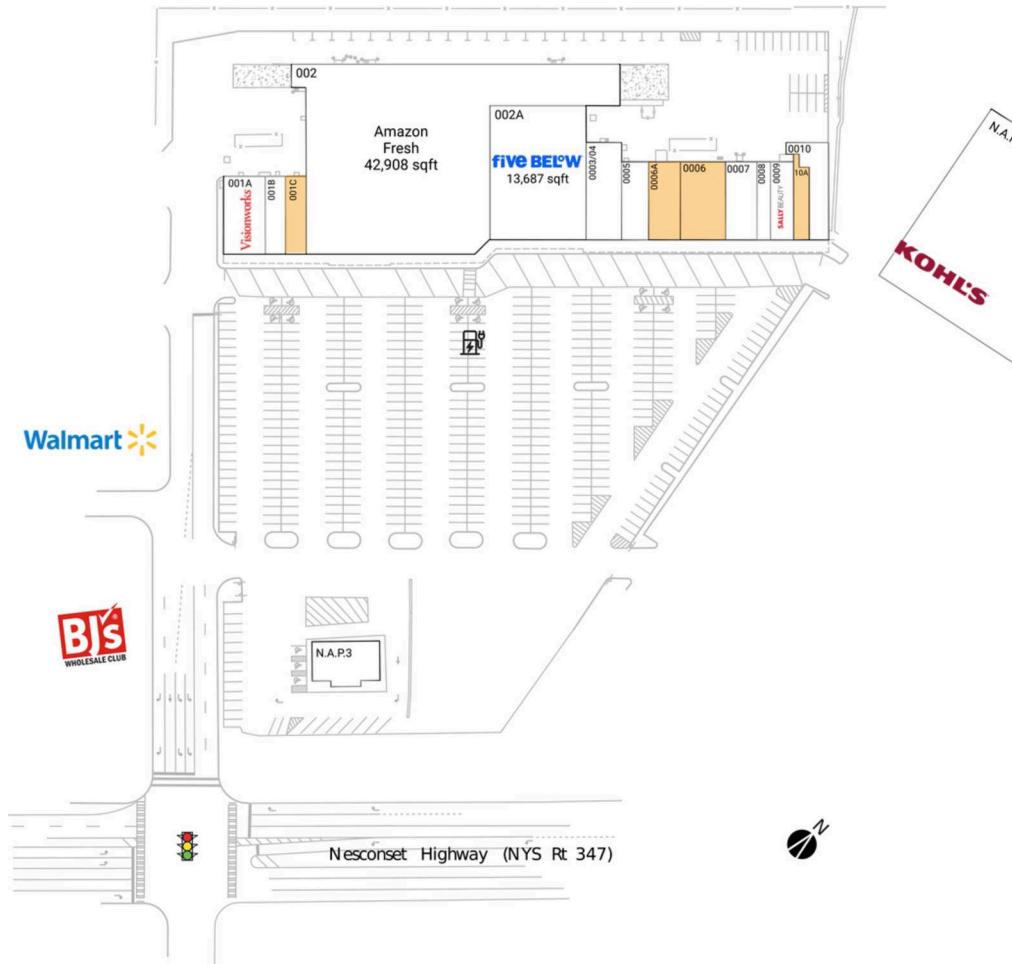

Suffolk Plaza

New York-Newark-Jersey City, NY-NJ

40.9061, -73.0726

4042-4088 Nesconset Highway | East Setauket, NY 11733-3306

Available Space

001C	1,720 SF
0006	3,760 SF
0006A	2,640 SF
10A	1,250 SF

Current Retailers

N.A.P.	Kohl's	0 SF
N.A.P.1	Walmart	0 SF
N.A.P.2	BJ's Wholesale Club	0 SF
N.A.P.3	NAP	0 SF
001A	Visionworks	3,301 SF
001B	Wild Birds Unlimited	1,660 SF
002	Amazon Fresh	42,908 SF
002A	Five Below	13,687 SF
0003/04	Bottle Blowout Wine & Liquor	3,600 SF
0005	Blue Diamond Nail Spa	1,900 SF
0007	Setauket Pasteria	2,600 SF
0008	How How Kitchen	1,120 SF
0009	Sally Beauty Supply	1,920 SF
0010	Right Coast Taqueria	2,250 SF