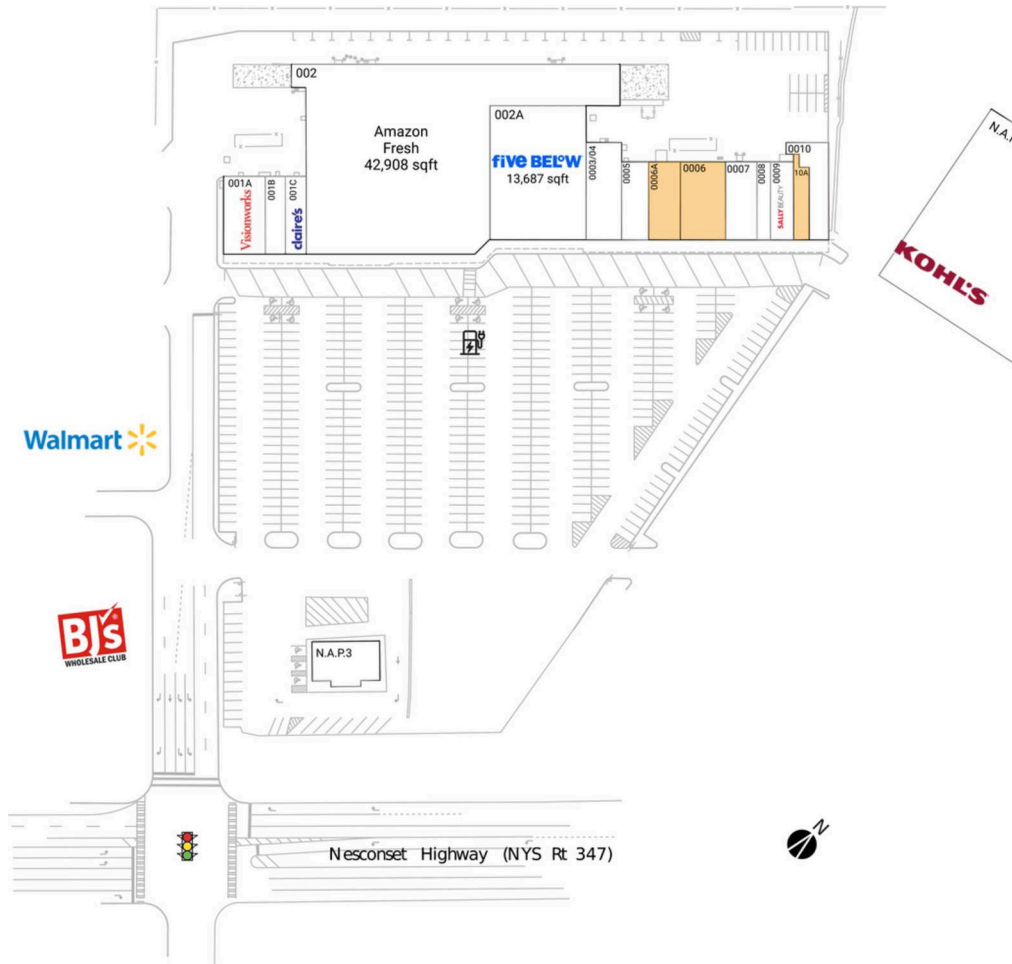

Suffolk Plaza

New York-Newark-Jersey City, NY-NJ

40.9061, -73.0726

4042-4088 Nesconset Highway | East Setauket, NY 11733-3306

Available Space

0006	3,760 SF
0006A	2,640 SF
10A	1,250 SF

Current Retailers

N.A.P.	Kohl's	0 SF
N.A.P.1	Walmart	0 SF
N.A.P.2	BJ's Wholesale Club	0 SF
N.A.P.3	NAP	0 SF
001A	Visionworks	3,301 SF
001B	Wild Birds Unlimited	1,660 SF
001C	Claire's	1,720 SF
002	Amazon Fresh	42,908 SF
002A	Five Below	13,687 SF
0003/04	Bottle Blowout Wine & Liquor	3,600 SF
0005	Blue Diamond Nail Spa	1,900 SF
0007	Setauket Pasteria	2,600 SF
0008	How How Kitchen	1,120 SF
0009	Sally Beauty Supply	1,920 SF
0010	Right Coast Taqueria	2,250 SF