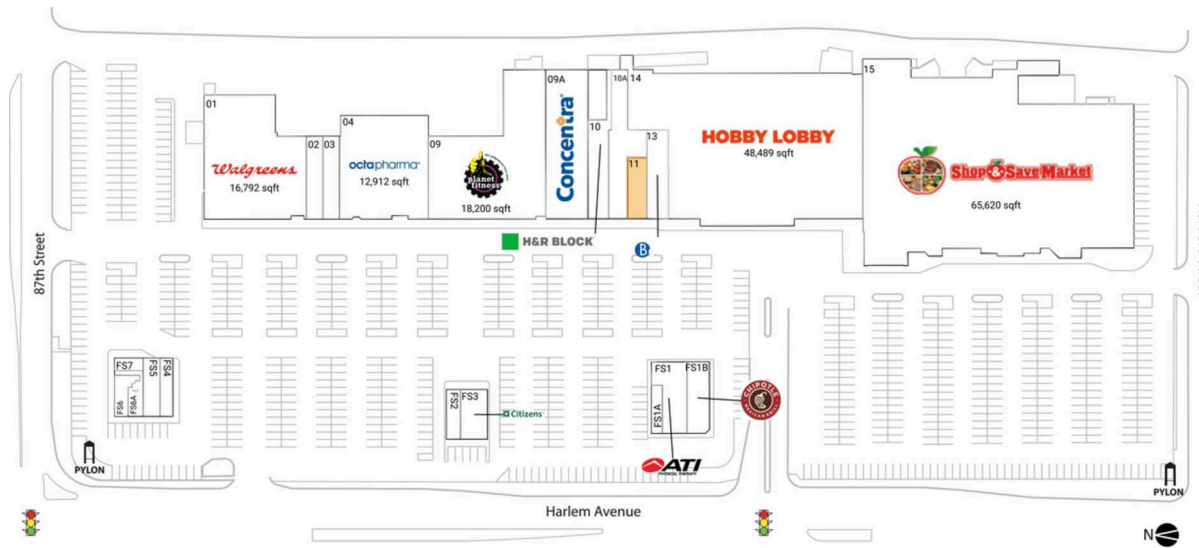

Southfield Plaza - Bridgeview

Chicago-Naperville-Elgin, IL-IN

41.7315, -87.798
8715 South Harlem Avenue | Bridgeview, IL 60455

Available Space

11 1,000 SF

Current Retailers

FS1	ATI Physical Therapy	2,490 SF
FS1A	Boba Luscious Tea	1,000 SF
FS1B	Chipotle Mexican Grill	2,477 SF
FS2	QaMaria Yemeni Coffee	1,000 SF
FS3	Citizens Bank	2,000 SF
FS4	Currency Exchange	1,120 SF
FS5	Hashem	1,470 SF
FS6	Mecca Jewelry	1,100 SF
FS6A	Misk Silver And Accessories	550 SF
FS7	Jackson Hewitt	540 SF
01	Walgreens	16,792 SF
02	Bridgeview Smiles	2,000 SF
03	Serenity Home Healthcare	2,000 SF
04	Octapharma	12,912 SF
09	Planet Fitness	18,200 SF
09A	Concentra Health Services, Inc	9,000 SF
10	H&R Block	2,063 SF
10A	Nail Bliss	2,415 SF
13	Betty's Bistro	2,270 SF
14	Hobby Lobby	48,489 SF
15	Shop & Save Market	65,620 SF