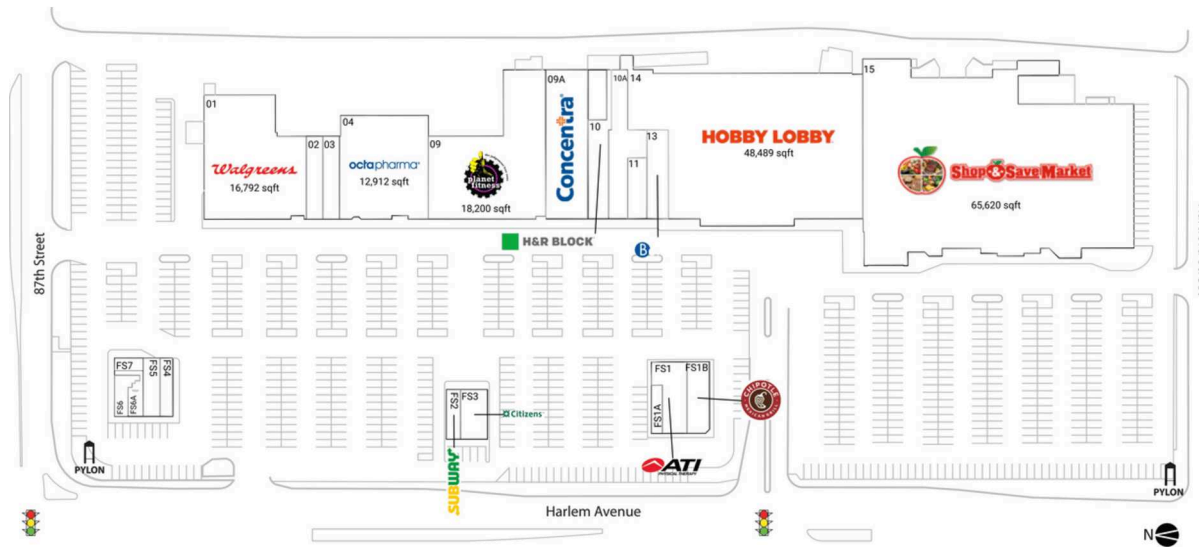

# Southfield Plaza - Bridgeview

Chicago-Naperville-Elgin, IL-IN-WI

41.7315, -87.798

8715 South Harlem Avenue | Bridgeview, IL 60455

## Current Retailers

FS1	ATI Physical Therapy	2,490 SF
FS1A	Boba Luscious Tea	1,000 SF
FS1B	Chipotle Mexican Grill	2,477 SF
FS2	Subway	1,000 SF
FS3	Citizens Bank	2,000 SF
FS4	Currency Exchange	1,120 SF
FS5	Hashem	1,470 SF
FS6	Mecca Jewelry	1,100 SF
FS6A	Misk Silver And Accessories	550 SF
FS7	Jackson Hewitt	540 SF
01	Walgreens	16,792 SF
02	Bridgeview Smiles	2,000 SF
03	Serenity Home Healthcare	2,000 SF
04	Octapharma	12,912 SF
09	Planet Fitness	18,200 SF
09A	Concentra Health Services, Inc	9,000 SF
10	H&R Block	2,063 SF
10A	Nail Bliss	2,415 SF
11	Serenity Home Healthcare	1,000 SF
13	Betty's Bistro	2,270 SF
14	Hobby Lobby	48,489 SF
15	Shop & Save Market	65,620 SF