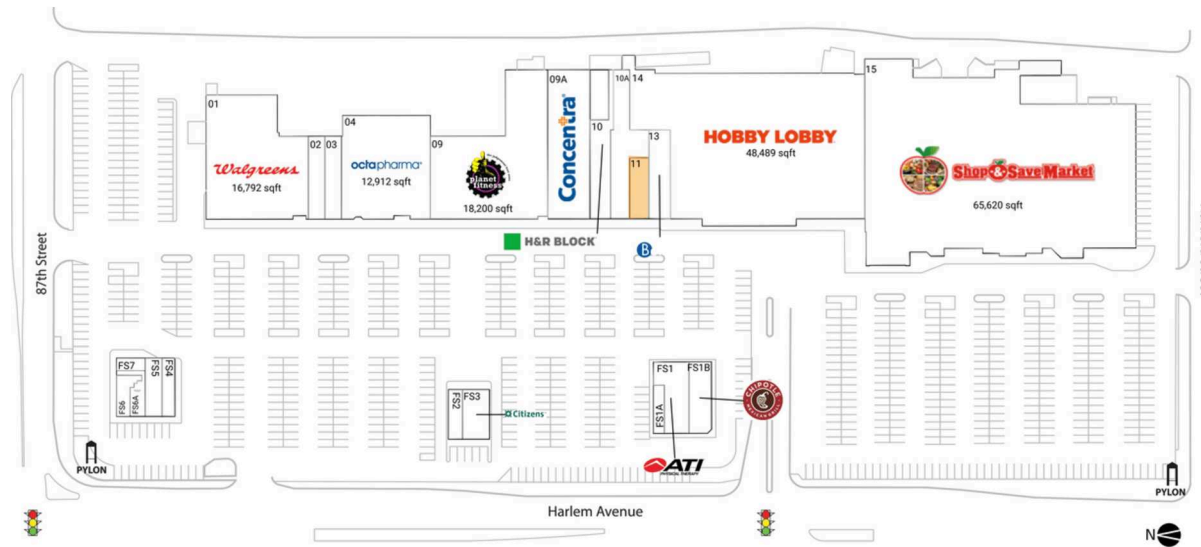

# Southfield Plaza - Bridgeview

Chicago-Naperville-Elgin, IL-IN-WI

41.7315, -87.798

8715 South Harlem Avenue | Bridgeview, IL 60455

## Available Space

11 1,000 SF

## Current Retailers

FS1	ATI Physical Therapy	2,490 SF
FS1A	Boba Luscious Tea	1,000 SF
FS1B	Chipotle Mexican Grill	2,477 SF
FS2	QaMaria Yemeni Coffee	1,000 SF
FS3	Citizens Bank	2,000 SF
FS4	Currency Exchange	1,120 SF
FS5	Hashem	1,470 SF
FS6	Mecca Jewelry	1,100 SF
FS6A	Misk Silver And Accessories	550 SF
FS7	Jackson Hewitt	540 SF
01	Walgreens	16,792 SF
02	Bridgeview Smiles	2,000 SF
03	Serenity Home Healthcare	2,000 SF
04	Octapharma	12,912 SF
09	Planet Fitness	18,200 SF
09A	Concentra Health Services, Inc	9,000 SF
10	H&R Block	2,063 SF
10A	Nail Bliss	2,415 SF
13	Betty's Bistro	2,270 SF
14	Hobby Lobby	48,489 SF
15	Shop & Save Market	65,620 SF