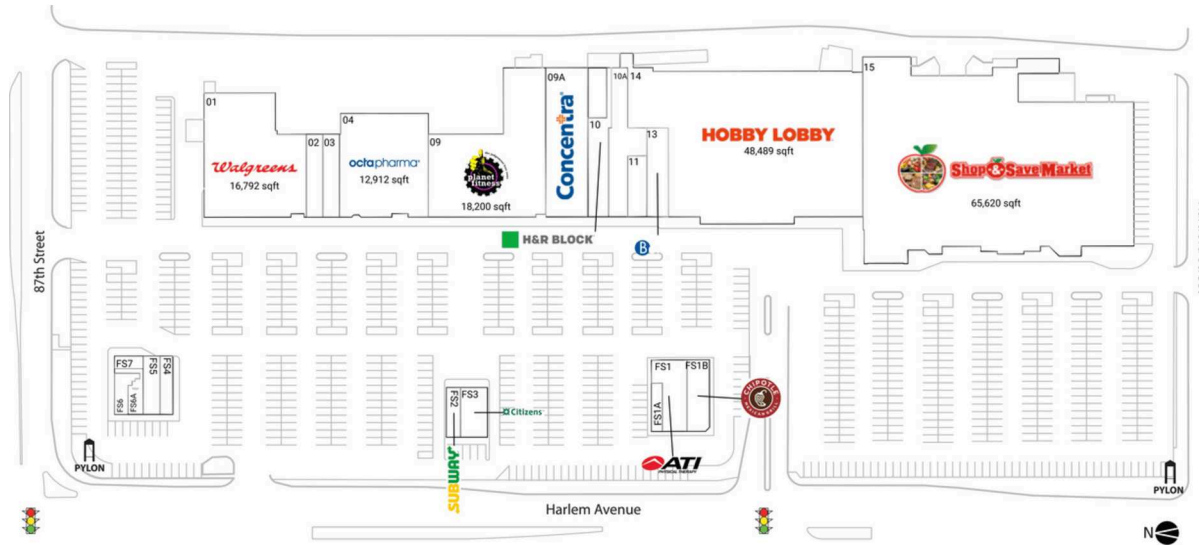

# Southfield Plaza - Bridgeview

Chicago-Naperville-Elgin, IL-IN-WI

41.7315, -87.798

8715 South Harlem Avenue | Bridgeview, IL 60455

## Current Retailers

FS1	ATI Physical Therapy	2,490 SF
FS1A	Boba Luscious Tea	1,000 SF
FS1B	Chipotle Mexican Grill	2,477 SF
FS2	Subway	1,000 SF
FS3	Citizens Bank	2,000 SF
FS4	Currency Exchange	1,120 SF
FS5	Hashem	1,470 SF
FS6	Mecca Jewelry	1,100 SF
FS6A	Misk Silver And Accessories	550 SF
FS7	Jackson Hewitt	540 SF
01	Walgreens	16,792 SF
02	Bridgeview Smiles	2,000 SF
03	Serenity Home Healthcare	2,000 SF
04	Octapharma	12,912 SF
09	Planet Fitness	18,200 SF
09A	Concentra Health Services, Inc	9,000 SF
10	H&R Block	2,063 SF
10A	Nail Bliss	2,415 SF
11	Serenity Home Healthcare	1,000 SF
13	Betty's Bistro	2,270 SF
14	Hobby Lobby	48,489 SF
15	Shop & Save Market	65,620 SF