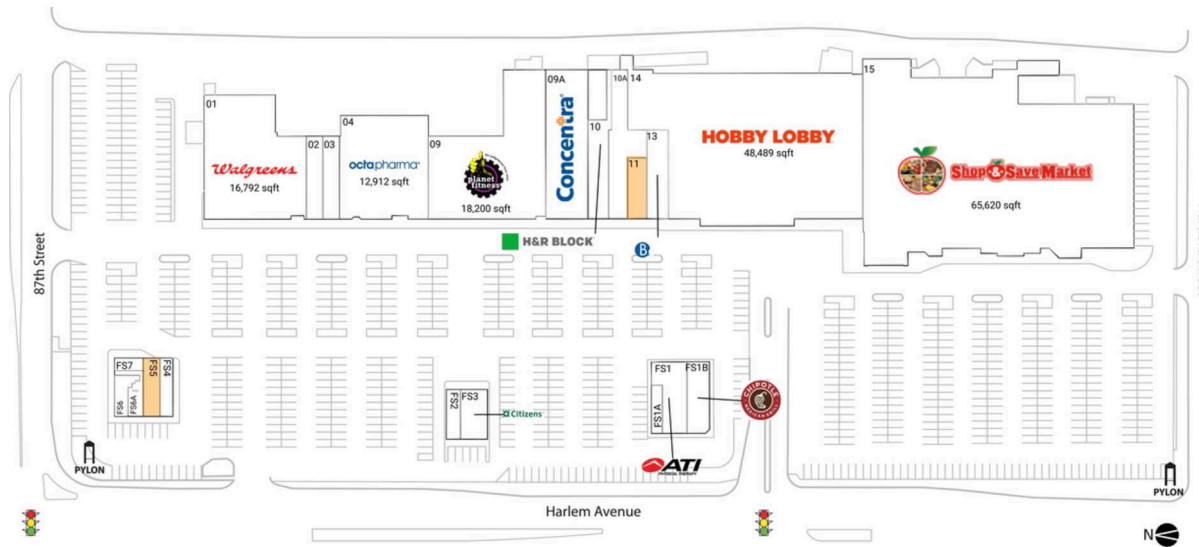

Southfield Plaza - Bridgeview

Chicago-Naperville-Elgin, IL-IN

41.7315, -87.798
8715 South Harlem Avenue | Bridgeview, IL 60455

Available Space

FS5	1,470 SF
11	1,000 SF

Current Retailers

FS1	ATI Physical Therapy	2,490 SF
FS1A	Boba Luscious Tea	1,000 SF
FS1B	Chipotle Mexican Grill	2,477 SF
FS2	QaMaria Yemeni Coffee	1,000 SF
FS3	Citizens Bank	2,000 SF
FS4	Currency Exchange	1,120 SF
FS6	Mecca Jewelry	1,100 SF
FS6A	Misk Silver And Accessories	550 SF
FS7	Jackson Hewitt	540 SF
01	Walgreens	16,792 SF
02	Bridgeview Smiles	2,000 SF
03	Serenity Home Healthcare	2,000 SF
04	Octapharma	12,912 SF
09	Planet Fitness	18,200 SF
09A	Concentra Health Services, Inc	9,000 SF
10	H&R Block	2,063 SF
10A	Nail Bliss	2,415 SF
13	Betty's Bistro	2,270 SF
14	Hobby Lobby	48,489 SF
15	Shop & Save Market	65,620 SF