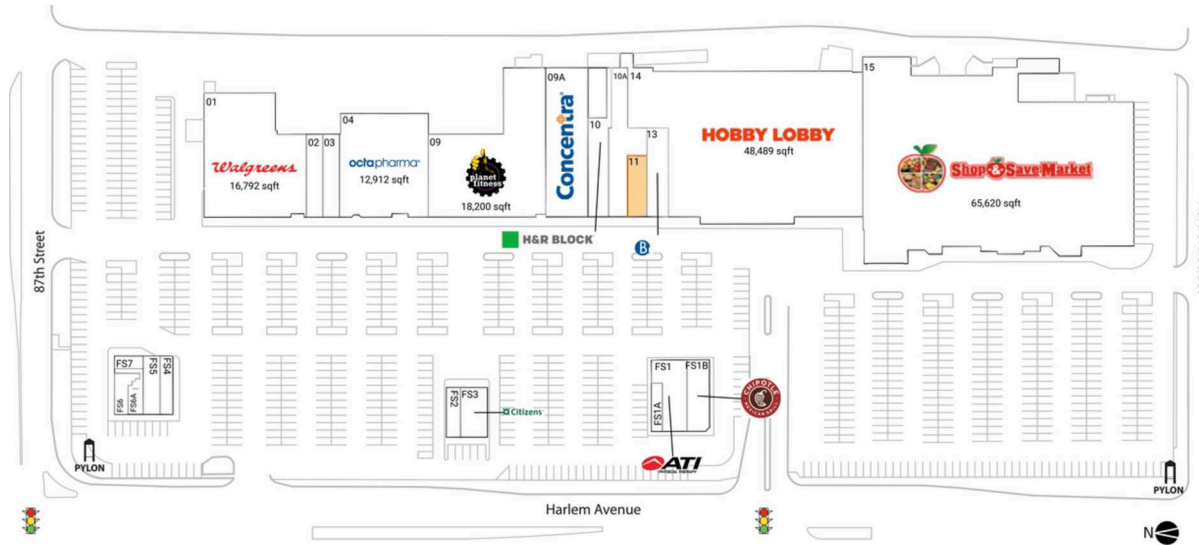

Southfield Plaza - Bridgeview

Chicago-Naperville-Elgin, IL-IN

41.7315, -87.798
8715 South Harlem Avenue | Bridgeview, IL 60455

Available Space

11 1,000 SF

Current Retailers

| | | |
|------|--------------------------------|-----------|
| FS1 | ATI Physical Therapy | 2,490 SF |
| FS1A | Boba Luscious Tea | 1,000 SF |
| FS1B | Chipotle Mexican Grill | 2,477 SF |
| FS2 | QaMaria Yemeni Coffee | 1,000 SF |
| FS3 | Citizens Bank | 2,000 SF |
| FS4 | Currency Exchange | 1,120 SF |
| FS5 | Chi Tea | 1,470 SF |
| FS6 | Mecca Jewelry | 1,100 SF |
| FS6A | Misk Silver And Accessories | 550 SF |
| FS7 | Jackson Hewitt | 540 SF |
| 01 | Walgreens | 16,792 SF |
| 02 | Bridgeview Smiles | 2,000 SF |
| 03 | Serenity Home Healthcare | 2,000 SF |
| 04 | Octapharma | 12,912 SF |
| 09 | Planet Fitness | 18,200 SF |
| 09A | Concentra Health Services, Inc | 9,000 SF |
| 10 | H&R Block | 2,063 SF |
| 10A | Nail Bliss | 2,415 SF |
| 13 | Betty's Bistro | 2,270 SF |
| 14 | Hobby Lobby | 48,489 SF |
| 15 | Shop & Save Market | 65,620 SF |