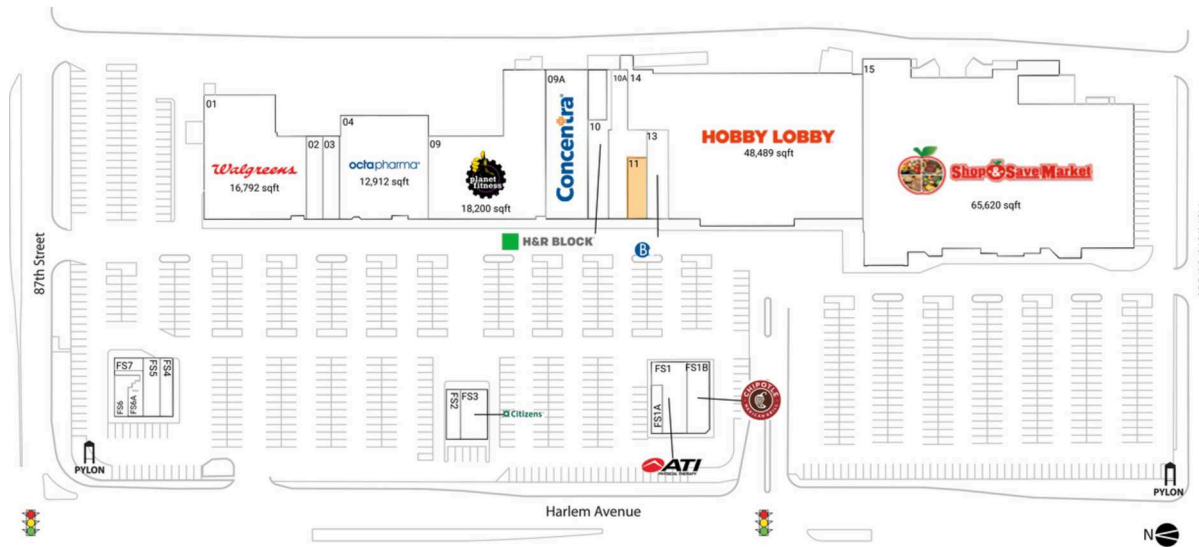

Southfield Plaza - Bridgeview

Chicago-Naperville-Elgin, IL-IN

41.7315, -87.798
8715 South Harlem Avenue | Bridgeview, IL 60455

Available Space

11 1,000 SF

Current Retailers

| | | |
|------|--------------------------------|-----------|
| FS1 | ATI Physical Therapy | 2,490 SF |
| FS1A | Boba Luscious Tea | 1,000 SF |
| FS1B | Chipotle Mexican Grill | 2,477 SF |
| FS2 | QaMaria Yemeni Coffee | 1,000 SF |
| FS3 | Citizens Bank | 2,000 SF |
| FS4 | Currency Exchange | 1,120 SF |
| FS5 | Chi Tea | 1,470 SF |
| FS6 | Mecca Jewelry | 1,100 SF |
| FS6A | Misk Silver And Accessories | 550 SF |
| FS7 | Jackson Hewitt | 540 SF |
| 01 | Walgreens | 16,792 SF |
| 02 | Bridgeview Smiles | 2,000 SF |
| 03 | Serenity Home Healthcare | 2,000 SF |
| 04 | Octapharma | 12,912 SF |
| 09 | Planet Fitness | 18,200 SF |
| 09A | Concentra Health Services, Inc | 9,000 SF |
| 10 | H&R Block | 2,063 SF |
| 10A | Nail Bliss | 2,415 SF |
| 13 | Betty's Bistro | 2,270 SF |
| 14 | Hobby Lobby | 48,489 SF |
| 15 | Shop & Save Market | 65,620 SF |