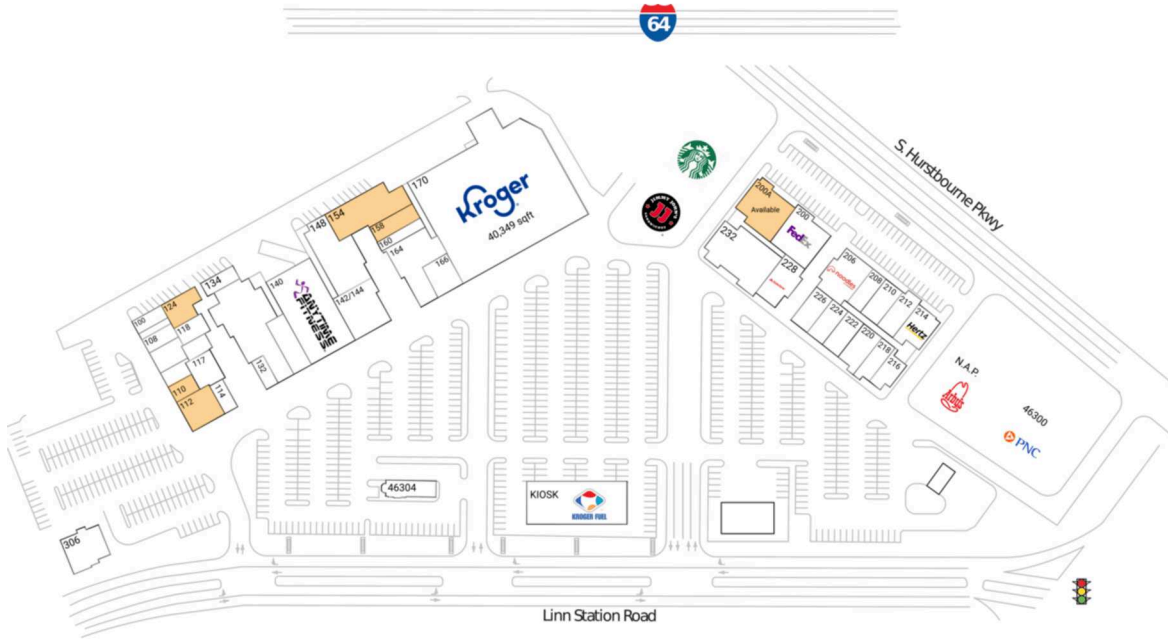

Plainview Village

Louisville/Jefferson County, KY-IN

38.2266, -85.5763
9930 Linn Station Road | Louisville, KY 40223

Available Space

110	1,038 SF
112	2,632 SF
124	2,076 SF
154	5,700 SF
158	1,604 SF
200A	4,839 SF

Current Retailers

KIOSK	Kroger Fuel Center	150 SF
N.A.P.	Arby's	0 SF
N.A.P.3	Jimmy John's	0 SF
N.A.P.4	Starbucks	0 SF
100	Wise Heating & A/C	1,800 SF
108	Victory Christian Center Church	3,471 SF
114	Surge Staffing	966 SF
117	Ben Marcum Photography	2,155 SF
118	Tangled Salon	2,431 SF
132	Derby City Pizza	1,241 SF
134	Consignments Plus	13,113 SF
140	Anytime Fitness	10,896 SF
142/144	Vallarta Mexican Seafood & Grill	4,633 SF
148	Louisville Bridge Club	6,609 SF
160	Alli's Hair Boutique	1,049 SF
164	Art Eatables	4,636 SF
166	Smoke Town	1,557 SF
170	Kroger	40,349 SF
200	FedEx	4,615 SF
206	Noodles & Company	3,206 SF
208	Sport Clips	1,637 SF
210	Spherion Staffing	2,000 SF
212	Morgan & Morgan	2,441 SF
214	Hertz	2,535 SF
216	Plainview Cleaners	2,270 SF
218	Subway	1,500 SF
220	ProRehab	2,940 SF
222	All Pro Nails	1,800 SF
224	The Wig Shoppe	1,500 SF
226	Henderson Music	1,696 SF
228	State Farm	2,690 SF
232	Madeleine's Gifts	6,855 SF
306	Cask Southern Kitchen & Bar	3,275 SF
46300	PNC Bank	8,000 SF
46304	Brownies The Shed Grill & Bar	3,600 SF