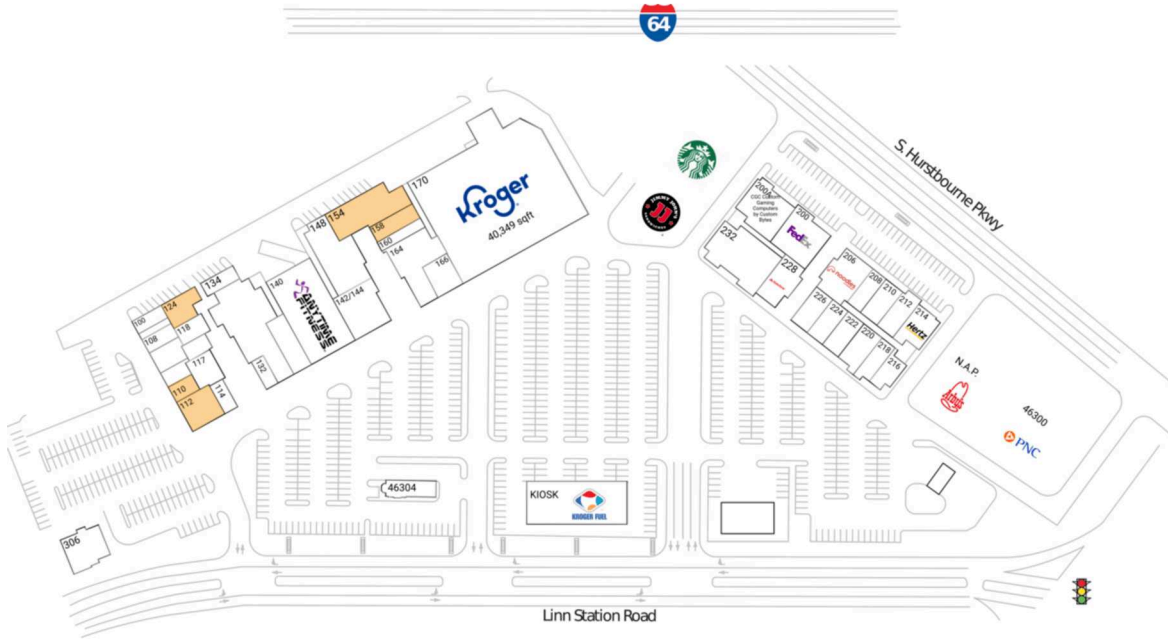

Plainview Village

Louisville/Jefferson County, KY-IN

38.2266, -85.5763
9930 Linn Station Road | Louisville, KY 40223

Available Space

110	1,038 SF
112	2,632 SF
124	2,076 SF
154	5,700 SF
158	1,604 SF

Current Retailers

KIOSK	Kroger Fuel Center	150 SF
N.A.P.	Arby's	0 SF
N.A.P.3	Jimmy John's	0 SF
N.A.P.4	Starbucks	0 SF
100	Wise Heating & A/C	1,800 SF
108	Victory Christian Center Church	3,471 SF
114	Surge Staffing	966 SF
117	Ben Marcum Photography	2,155 SF
118	Tangled Salon	2,431 SF
132	Derby City Pizza	1,241 SF
134	Consignments Plus	13,113 SF
140	Anytime Fitness	10,896 SF
142/144	Vallarta Mexican Seafood & Grill	4,633 SF
148	Louisville Bridge Club	6,609 SF
160	Alli's Hair Boutique	1,049 SF
164	Art Eatables	4,636 SF
166	Smoke Town	1,557 SF
170	Kroger	40,349 SF
200	FedEx	4,615 SF
200A	CGC Custom Gaming Computers By Custom Bytes	4,577 SF
206	Noodles & Company	3,206 SF
208	Sport Clips	1,637 SF
210	Spherion Staffing	2,000 SF
212	Morgan & Morgan	2,441 SF
214	Hertz	2,535 SF
216	Plainview Cleaners	2,270 SF
218	Subway	1,500 SF
220	ProRehab	2,940 SF
222	All Pro Nails	1,800 SF
224	The Wig Shoppe	1,500 SF
226	Henderson Music	1,696 SF
228	State Farm	2,690 SF
232	Madeleine's Gifts	6,855 SF
306	Cask Southern Kitchen & Bar	3,275 SF
46300	PNC Bank	8,000 SF
46304	Brownies The Shed Grill & Bar	3,600 SF