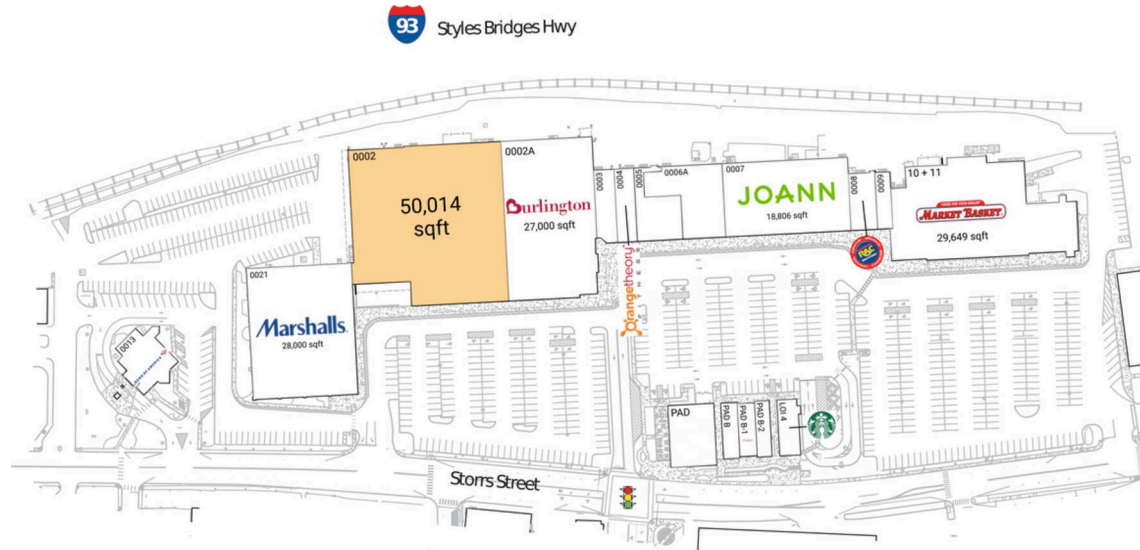

Capitol Shopping Center

Concord, NH

43.2042, -71.5334

50 Storrs Street | Concord, NH 03301-4837

Available Space

0002 50,014 SF

Current Retailers

LOI 4	Starbucks	2,300 SF
PAD	110 Grill	6,000 SF
PAD B	Playa Bowls	1,600 SF
PAD B-1	T-Mobile	2,000 SF
PAD B-2	Xfinity And/Or Comcast	1,800 SF
0002A	Burlington	27,000 SF
0003	Sun Tan City	3,210 SF
0004	Orangetheory Fitness	3,000 SF
0005	Bellavii Beauty Lounge	5,000 SF
0006A	New Hampshire State Liquor Store	8,300 SF
0007	JOANN Fabric And Craft Stores	18,806 SF
0008	Rent-A-Center	3,096 SF
0009	Sal's Just Pizza	2,546 SF
10 + 11	Market Basket	29,649 SF
0013	Bank Of America	4,200 SF
0021	Marshalls	28,000 SF