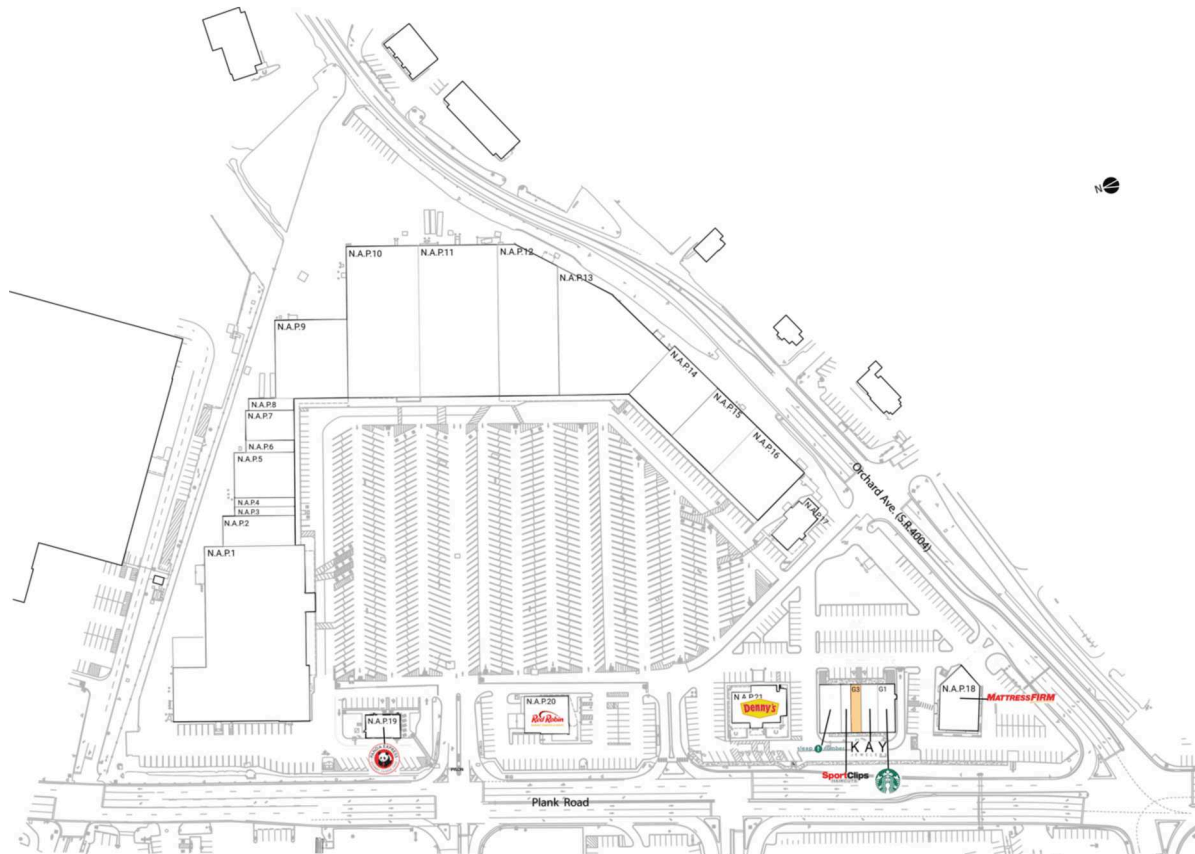

Park Hills Plaza

Altoona, PA

40.4706, -78.4047
275 Park Hills Plaza | Altoona, PA 16602

4062

Available Space

G3 1,312 SF

Current Retailers

G1	Starbucks	2,200 SF
G2	Kay Jewelers	2,400 SF
G4	Sport Clips	1,382 SF
G5	Sleep Number	2,600 SF
N.A.P.1	Weis Markets	0 SF
N.A.P.10	Dunham's Sports	0 SF
N.A.P.11	Burlington	0 SF
N.A.P.12	Park Hills	0 SF
N.A.P.13	Urban Air Adventure Park	0 SF
N.A.P.14	Shoe Carnival	0 SF
N.A.P.15	Aaron's	0 SF
N.A.P.16	Goodwill	0 SF
N.A.P.17	Park Hills	0 SF
N.A.P.18	Mattress Firm	0 SF
N.A.P.19	Panda Express	0 SF
N.A.P.2	Aki Japanese Steak House & Sushi	0 SF
N.A.P.20	Red Robin Gourmet Burgers	4,402 SF
N.A.P.21	Denny's	0 SF
N.A.P.3	Professional Hearing Aid Center	0 SF
N.A.P.4	Skyline Nail & Spa	0 SF
N.A.P.5	Park Hills	0 SF
N.A.P.6	Lendmark Financial Services	0 SF
N.A.P.7	Just Jak's Pet Market	0 SF
N.A.P.8	Wise Eyes	0 SF
N.A.P.9	Harbor Freight	0 SF