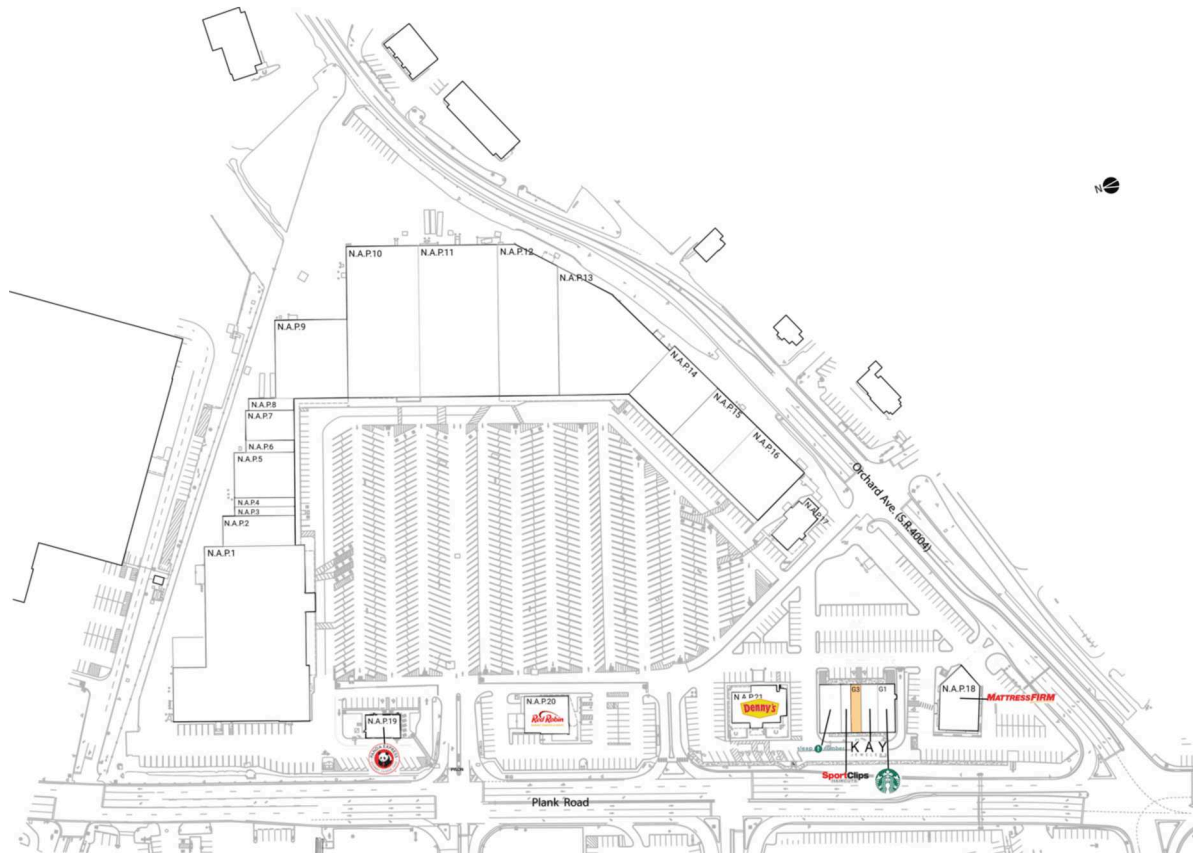

Park Hills Plaza

Altoona, PA

40.4706, -78.4047
275 Park Hills Plaza | Altoona, PA 16602

4062

Available Space

G3 1,312 SF

Current Retailers

G1	Starbucks	2,200 SF
G2	Kay Jewelers	2,400 SF
G4	Sport Clips	1,382 SF
G5	Sleep Number	2,600 SF
N.A.P.1	Weis Markets	0 SF
N.A.P.10	Dunham's Sports	0 SF
N.A.P.11	Burlington	0 SF
N.A.P.12	Park Hills	0 SF
N.A.P.13	Urban Air Adventure Park	0 SF
N.A.P.14	Shoe Carnival	0 SF
N.A.P.15	Aaron's	0 SF
N.A.P.16	Goodwill	0 SF
N.A.P.17	Park Hills	0 SF
N.A.P.18	Mattress Firm	0 SF
N.A.P.19	Panda Express	0 SF
N.A.P.2	Aki Japanese Steak House & Sushi	0 SF
N.A.P.20	Red Robin Gourmet Burgers	4,402 SF
N.A.P.21	Denny's	0 SF
N.A.P.3	Professional Hearing Aid Center	0 SF
N.A.P.4	Skyline Nail & Spa	0 SF
N.A.P.5	Park Hills	0 SF
N.A.P.6	Lendmark Financial Services	0 SF
N.A.P.7	Just Jak's Pet Market	0 SF
N.A.P.8	Wise Eyes	0 SF
N.A.P.9	Harbor Freight	0 SF