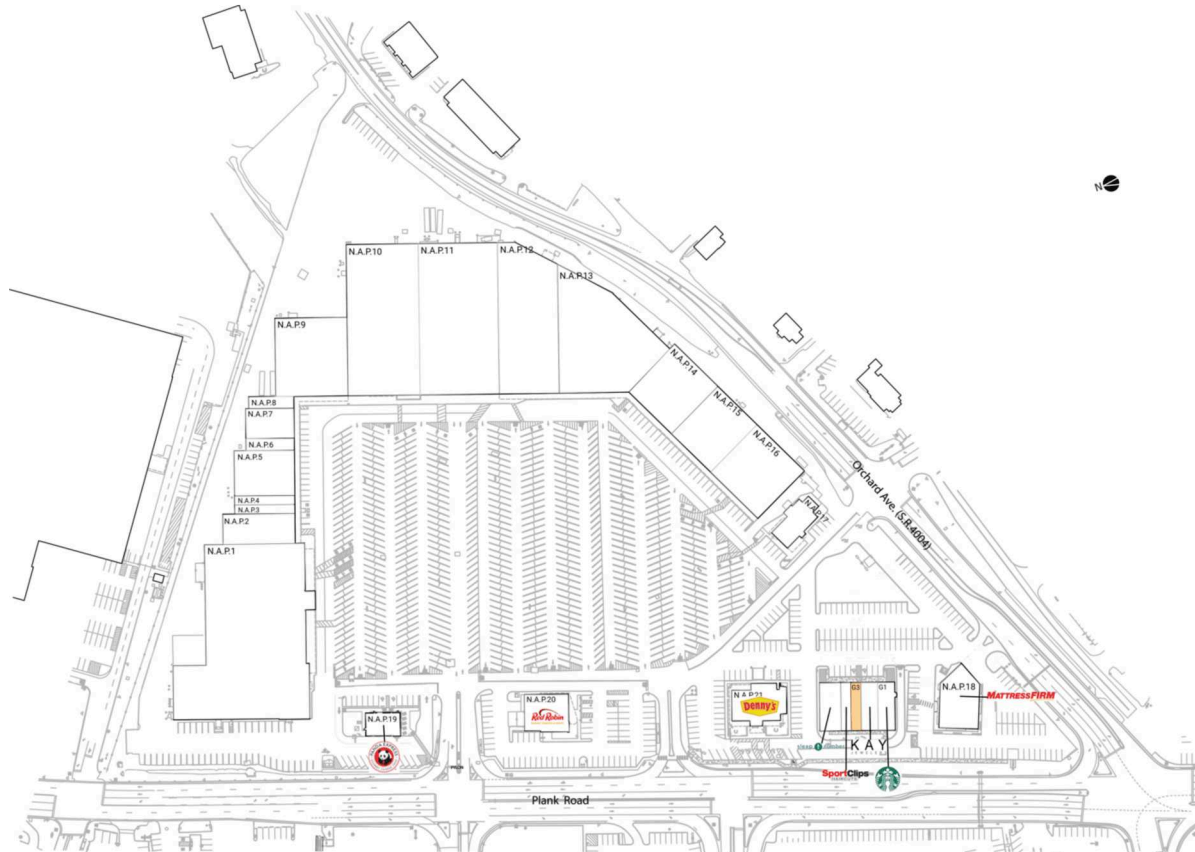

Park Hills Plaza

Altoona, PA

40.4706, -78.4047
275 Park Hills Plaza | Altoona, PA 16602

4062

Available Space

G3 1,312 SF

Current Retailers

G1	Starbucks	2,200 SF
G2	Kay Jewelers	2,400 SF
G4	Sport Clips	1,382 SF
G5	Sleep Number	2,600 SF
N.A.P.1	Weis Markets	0 SF
N.A.P.10	Dunham's Sports	0 SF
N.A.P.11	Burlington	0 SF
N.A.P.12	Park Hills	0 SF
N.A.P.13	Urban Air Adventure Park	0 SF
N.A.P.14	Shoe Carnival	0 SF
N.A.P.15	Aaron's	0 SF
N.A.P.16	Goodwill	0 SF
N.A.P.17	Park Hills	0 SF
N.A.P.18	Mattress Firm	0 SF
N.A.P.19	Panda Express	0 SF
N.A.P.2	Aki Japanese Steak House & Sushi	0 SF
N.A.P.20	Red Robin Gourmet Burgers	4,402 SF
N.A.P.21	Denny's	0 SF
N.A.P.3	Professional Hearing Aid Center	0 SF
N.A.P.4	Skyline Nail & Spa	0 SF
N.A.P.5	Park Hills	0 SF
N.A.P.6	Lendmark Financial Services	0 SF
N.A.P.7	Just Jak's Pet Market	0 SF
N.A.P.8	Wise Eyes	0 SF
N.A.P.9	Harbor Freight	0 SF