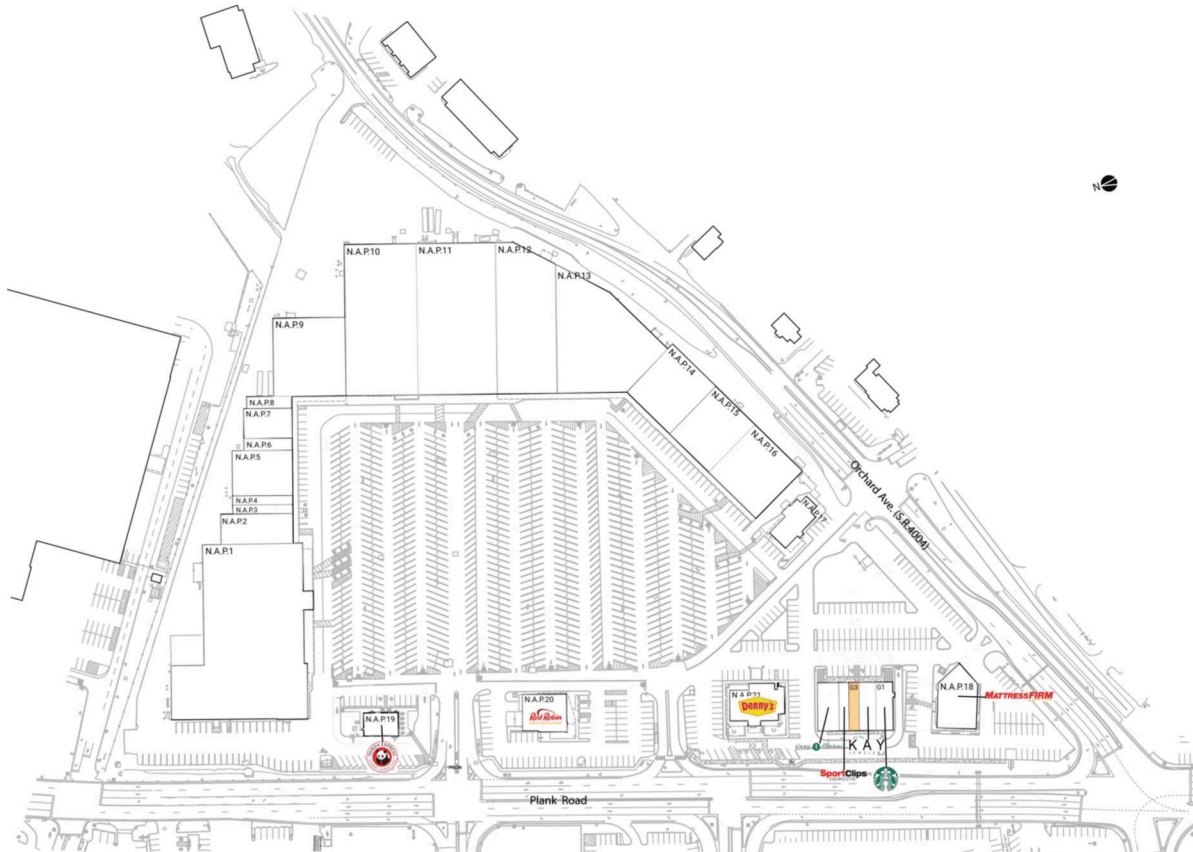

Park Hills Plaza

Altoona, PA

40.4706, -78.4047
275 Park Hills Plaza | Altoona, PA 16602

4062

Available Space

G3 1,312 SF

Current Retailers

G1	Starbucks	2,200 SF
G2	Kay Jewelers	2,400 SF
G4	Sport Clips	1,382 SF
G5	Sleep Number	2,600 SF
N.A.P.1	Weis Markets	0 SF
N.A.P.10	Dunham's Sports	0 SF
N.A.P.11	Burlington	0 SF
N.A.P.12	Park Hills	0 SF
N.A.P.13	Urban Air Adventure Park	0 SF
N.A.P.14	Shoe Carnival	0 SF
N.A.P.15	Aaron's	0 SF
N.A.P.16	Goodwill	0 SF
N.A.P.17	Park Hills	0 SF
N.A.P.18	Mattress Firm	0 SF
N.A.P.19	Panda Express	0 SF
N.A.P.2	Aki Japanese Steak House & Sushi	0 SF
N.A.P.20	Red Robin Gourmet Burgers	4,402 SF
N.A.P.21	Denny's	0 SF
N.A.P.3	Professional Hearing Aid Center	0 SF
N.A.P.4	Skyline Nail & Spa	0 SF
N.A.P.5	Park Hills	0 SF
N.A.P.6	Lendmark Financial Services	0 SF
N.A.P.7	Just Jak's Pet Market	0 SF
N.A.P.8	Wise Eyes	0 SF
N.A.P.9	Harbor Freight	0 SF