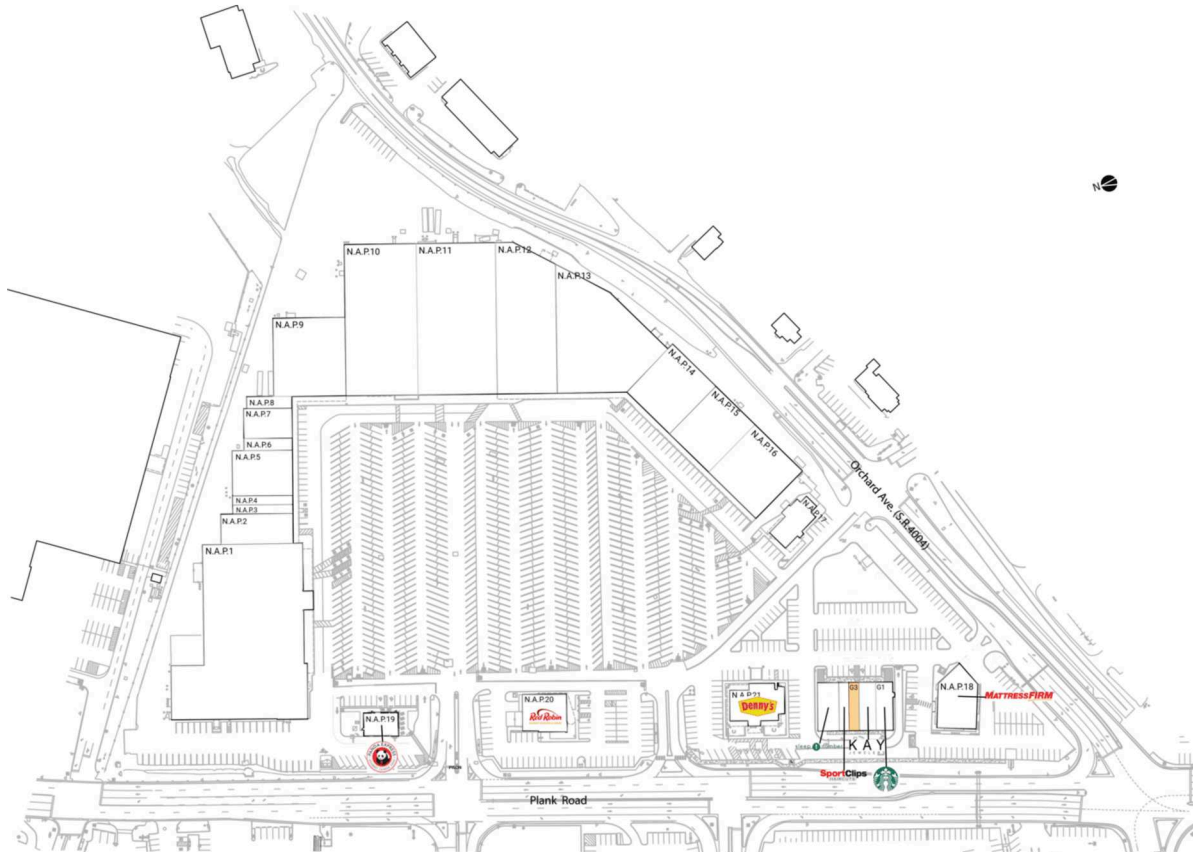

Park Hills Plaza

Altoona, PA

40.4706, -78.4047
275 Park Hills Plaza | Altoona, PA 16602

4062

Available Space

G3 1,312 SF

Current Retailers

| | | |
|----------|----------------------------------|----------|
| G1 | Starbucks | 2,200 SF |
| G2 | Kay Jewelers | 2,400 SF |
| G4 | Sport Clips | 1,382 SF |
| G5 | Sleep Number | 2,600 SF |
| N.A.P.1 | Weis Markets | 0 SF |
| N.A.P.10 | Dunham's Sports | 0 SF |
| N.A.P.11 | Burlington | 0 SF |
| N.A.P.12 | Park Hills | 0 SF |
| N.A.P.13 | Urban Air Adventure Park | 0 SF |
| N.A.P.14 | Shoe Carnival | 0 SF |
| N.A.P.15 | Aaron's | 0 SF |
| N.A.P.16 | Goodwill | 0 SF |
| N.A.P.17 | Park Hills | 0 SF |
| N.A.P.18 | Mattress Firm | 0 SF |
| N.A.P.19 | Panda Express | 0 SF |
| N.A.P.2 | Aki Japanese Steak House & Sushi | 0 SF |
| N.A.P.20 | Red Robin Gourmet Burgers | 4,402 SF |
| N.A.P.21 | Denny's | 0 SF |
| N.A.P.3 | Professional Hearing Aid Center | 0 SF |
| N.A.P.4 | Skyline Nail & Spa | 0 SF |
| N.A.P.5 | Park Hills | 0 SF |
| N.A.P.6 | Lendmark Financial Services | 0 SF |
| N.A.P.7 | Just Jak's Pet Market | 0 SF |
| N.A.P.8 | Wise Eyes | 0 SF |
| N.A.P.9 | Harbor Freight | 0 SF |