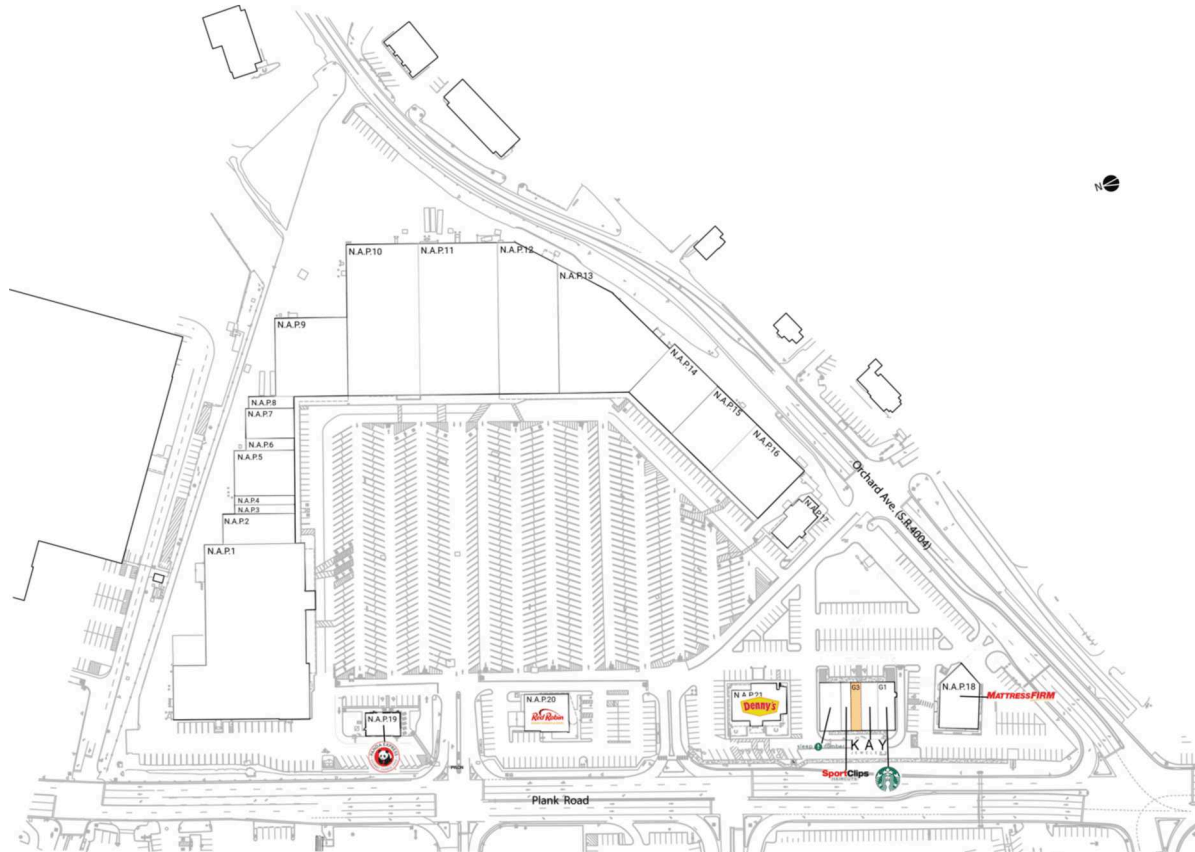

Park Hills Plaza

Altoona, PA

40.4706, -78.4047
275 Park Hills Plaza | Altoona, PA 16602

4062

Available Space

G3 1,312 SF

Current Retailers

G1	Starbucks	2,200 SF
G2	Kay Jewelers	2,400 SF
G4	Sport Clips	1,382 SF
G5	Sleep Number	2,600 SF
N.A.P.1	Weis Markets	0 SF
N.A.P.10	Dunham's Sports	0 SF
N.A.P.11	Burlington	0 SF
N.A.P.12	Park Hills	0 SF
N.A.P.13	Urban Air Adventure Park	0 SF
N.A.P.14	Shoe Carnival	0 SF
N.A.P.15	Aaron's	0 SF
N.A.P.16	Goodwill	0 SF
N.A.P.17	Park Hills	0 SF
N.A.P.18	Mattress Firm	0 SF
N.A.P.19	Panda Express	0 SF
N.A.P.2	Aki Japanese Steak House & Sushi	0 SF
N.A.P.20	Red Robin Gourmet Burgers	4,402 SF
N.A.P.21	Denny's	0 SF
N.A.P.3	Professional Hearing Aid Center	0 SF
N.A.P.4	Skyline Nail & Spa	0 SF
N.A.P.5	Park Hills	0 SF
N.A.P.6	Lendmark Financial Services	0 SF
N.A.P.7	Just Jak's Pet Market	0 SF
N.A.P.8	Wise Eyes	0 SF
N.A.P.9	Harbor Freight	0 SF