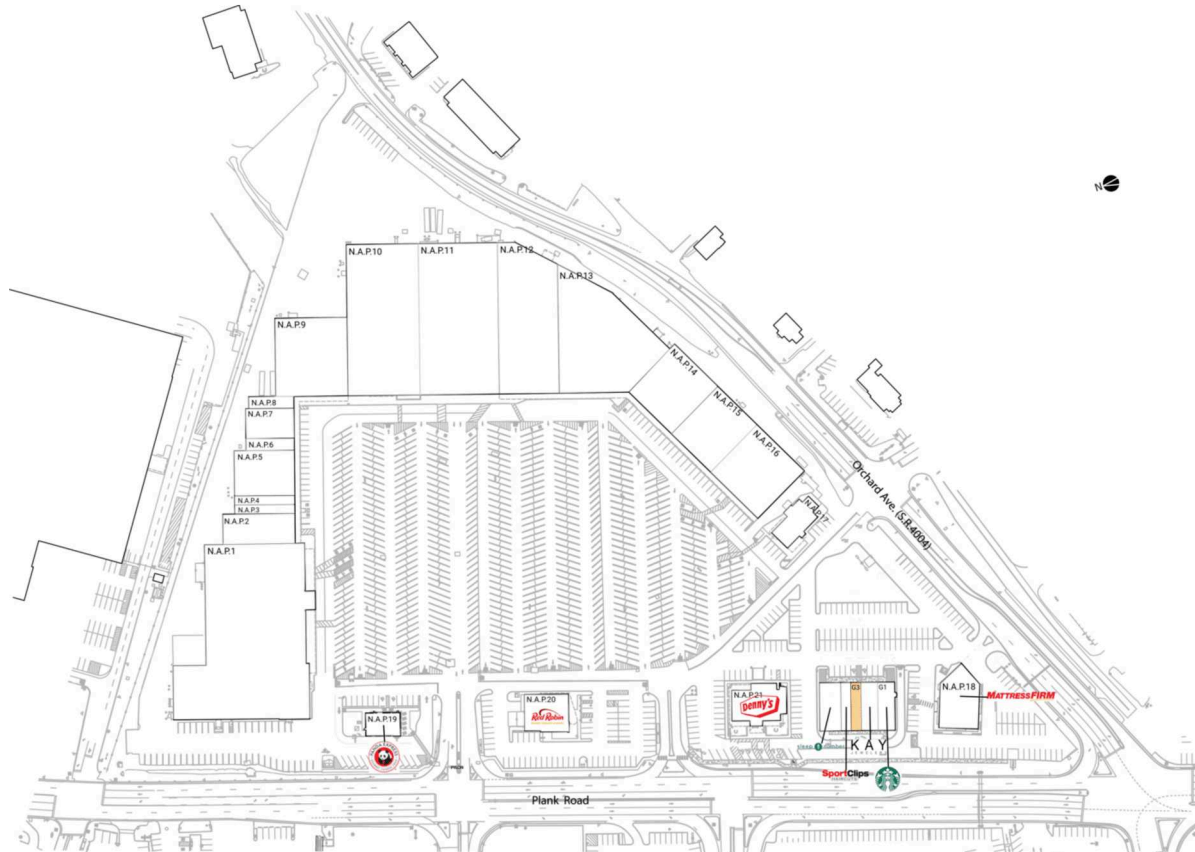

# Park Hills Plaza

Altoona, PA

40.4706, -78.4047  
275 Park Hills Plaza | Altoona, PA 16602

4062

## Available Space

G3 1,312 SF

## Current Retailers

G1	Starbucks	2,200 SF
G2	Kay Jewelers	2,400 SF
G4	Sport Clips	1,382 SF
G5	Sleep Number	2,600 SF
N.A.P.1	Weis Markets	0 SF
N.A.P.10	Dunham's Sports	0 SF
N.A.P.11	Burlington	0 SF
N.A.P.12	Park Hills	0 SF
N.A.P.13	Urban Air Adventure Park	0 SF
N.A.P.14	Shoe Carnival	0 SF
N.A.P.15	Aaron's	0 SF
N.A.P.16	Goodwill	0 SF
N.A.P.17	Park Hills	0 SF
N.A.P.18	Mattress Firm	0 SF
N.A.P.19	Panda Express	0 SF
N.A.P.2	Aki Japanese Steak House & Sushi	0 SF
N.A.P.20	Red Robin Gourmet Burgers	4,402 SF
N.A.P.21	Denny's	0 SF
N.A.P.3	Professional Hearing Aid Center	0 SF
N.A.P.4	Skyline Nail & Spa	0 SF
N.A.P.5	Park Hills	0 SF
N.A.P.6	Lendmark Financial Services	0 SF
N.A.P.7	Just Jak's Pet Market	0 SF
N.A.P.8	Wise Eyes	0 SF
N.A.P.9	Harbor Freight	0 SF