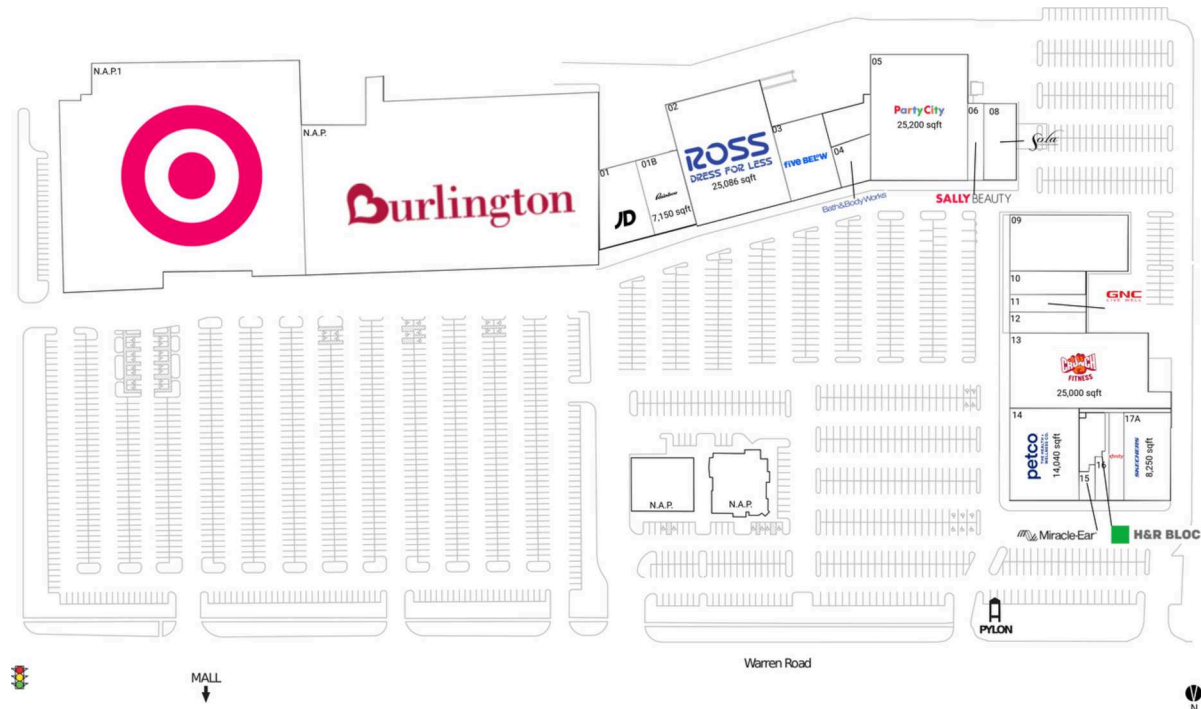

# West Ridge

Detroit-Warren-Dearborn, MI

42.3373, -83.3941  
35705 Warren Road | Westland, MI 48185

## Current Retailers

N.A.P.	Burlington	0 SF
N.A.P.1	Target	0 SF
01	JD Sports	7,144 SF
01B	Rainbow	7,150 SF
02	Ross Dress For Less	25,086 SF
03	Five Below	8,307 SF
04	Bath & Body Works	4,100 SF
05	Party City	25,200 SF
06	Sally Beauty Supply	2,750 SF
08	Sola Salon Studios	4,913 SF
09	Rally House	13,440 SF
10	Scrubs & Beyond	2,800 SF
11	GNC	2,750 SF
12	Westland Bulk Foods	3,300 SF
13	Crunch Fitness	25,000 SF
14	Petco	14,040 SF
15	Miracle-Ear	1,000 SF
16	H&R Block	1,100 SF
17	Xfinity	2,750 SF
17A	SKECHERS	8,250 SF