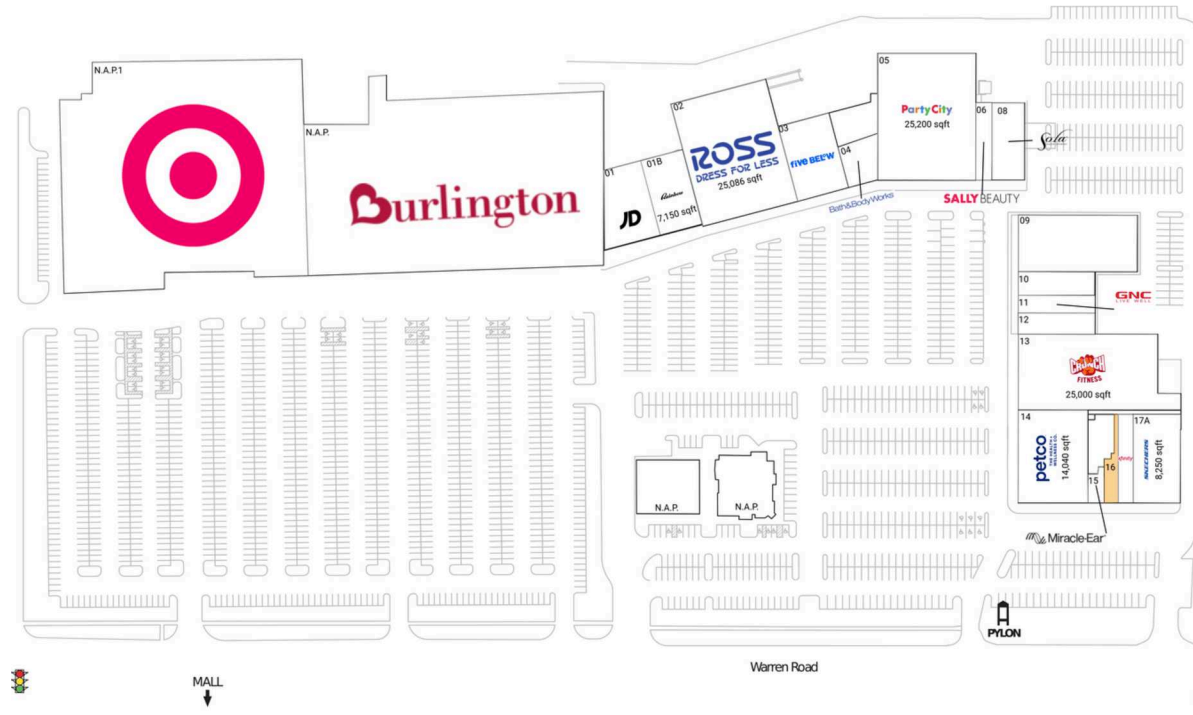

# West Ridge

Detroit-Warren-Dearborn, MI

42.3373, -83.3941  
35705 Warren Road | Westland, MI 48185

## Available Space

16 1,100 SF

## Current Retailers

N.A.P.	Burlington	0 SF
N.A.P.1	Target	0 SF
01	JD Sports	7,144 SF
01B	Rainbow	7,150 SF
02	Ross Dress For Less	25,086 SF
03	Five Below	8,307 SF
04	Bath & Body Works	4,100 SF
05	Party City	25,200 SF
06	Sally Beauty Supply	2,750 SF
08	Sola Salon Studios	4,913 SF
09	Rally House	13,440 SF
10	Scrubs & Beyond	2,800 SF
11	GNC	2,750 SF
12	Westland Bulk Foods	3,300 SF
13	Crunch Fitness	25,000 SF
14	Petco	14,040 SF
15	Miracle-Ear	1,000 SF
17	Xfinity	2,750 SF
17A	SKECHERS	8,250 SF