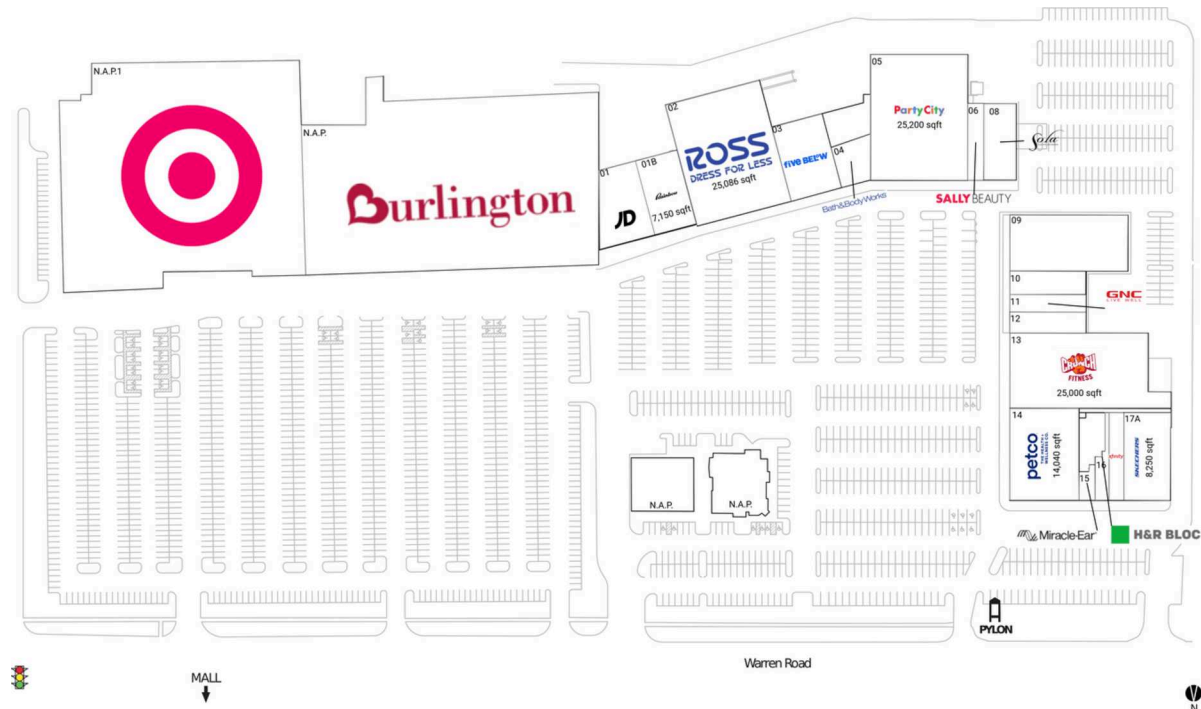

West Ridge

Detroit-Warren-Dearborn, MI

42.3373, -83.3941

35705 Warren Road | Westland, MI 48185

Current Retailers

N.A.P.	Burlington	0 SF
N.A.P.1	Target	0 SF
01	JD Sports	7,144 SF
01B	Rainbow	7,150 SF
02	Ross Dress For Less	25,086 SF
03	Five Below	8,307 SF
04	Bath & Body Works	4,100 SF
05	Party City	25,200 SF
06	Sally Beauty Supply	2,750 SF
08	Sola Salon Studios	4,913 SF
09	Rally House	13,440 SF
10	Scrubs & Beyond	2,800 SF
11	GNC	2,750 SF
12	Westland Bulk Foods	3,300 SF
13	Crunch Fitness	25,000 SF
14	Petco	14,040 SF
15	Miracle-Ear	1,000 SF
16	H&R Block	1,100 SF
17	Xfinity	2,750 SF
17A	SKECHERS	8,250 SF