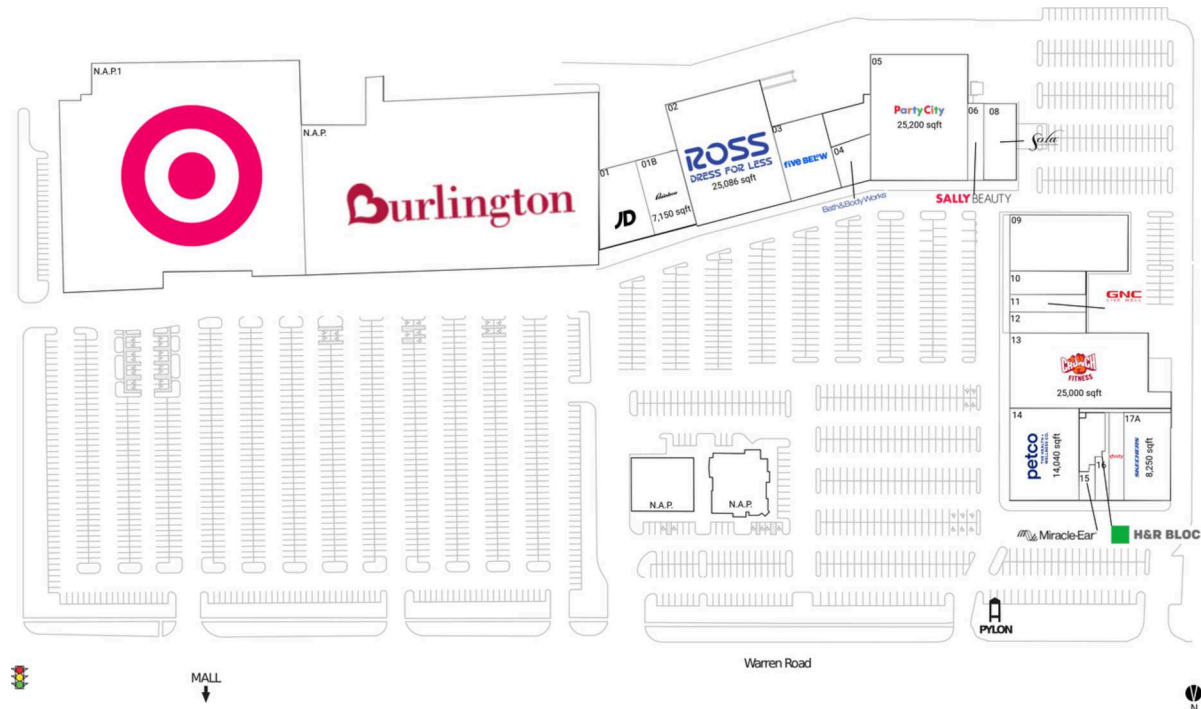

West Ridge

Detroit-Warren-Dearborn, MI

42.3373, -83.3941
35705 Warren Road | Westland, MI 48185

Current Retailers

N.A.P.	Burlington	0 SF
N.A.P.1	Target	0 SF
01	JD Sports	7,144 SF
01B	Rainbow	7,150 SF
02	Ross Dress For Less	25,086 SF
03	Five Below	8,307 SF
04	Bath & Body Works	4,100 SF
05	Party City	25,200 SF
06	Sally Beauty Supply	2,750 SF
08	Sola Salon Studios	4,913 SF
09	Rally House	13,440 SF
10	Scrubs & Beyond	2,800 SF
11	GNC	2,750 SF
12	Westland Bulk Foods	3,300 SF
13	Crunch Fitness	25,000 SF
14	Petco	14,040 SF
15	Miracle-Ear	1,000 SF
16	H&R Block	1,100 SF
17	Xfinity	2,750 SF
17A	SKECHERS	8,250 SF