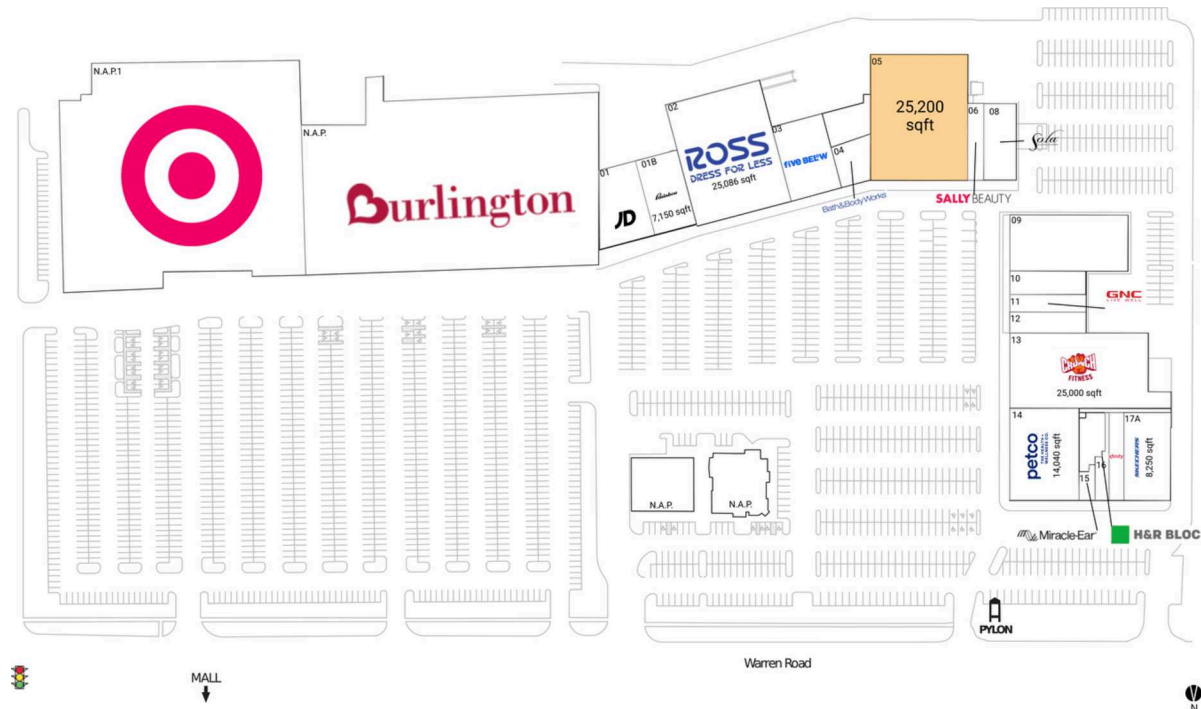

West Ridge

Detroit-Warren-Dearborn, MI

42.3373, -83.3941
35705 Warren Road | Westland, MI 48185

Available Space

05 25,200 SF

Current Retailers

N.A.P.	Burlington	0 SF
N.A.P.1	Target	0 SF
01	JD Sports	7,144 SF
01B	Rainbow	7,150 SF
02	Ross Dress For Less	25,086 SF
03	Five Below	8,307 SF
04	Bath & Body Works	4,100 SF
06	Sally Beauty Supply	2,750 SF
08	Sola Salon Studios	4,913 SF
09	Rally House	13,440 SF
10	Scrubs & Beyond	2,800 SF
11	GNC	2,750 SF
12	Westland Bulk Foods	3,300 SF
13	Crunch Fitness	25,000 SF
14	Petco	14,040 SF
15	Miracle-Ear	1,000 SF
16	H&R Block	1,100 SF
17	Xfinity	2,750 SF
17A	SKECHERS	8,250 SF