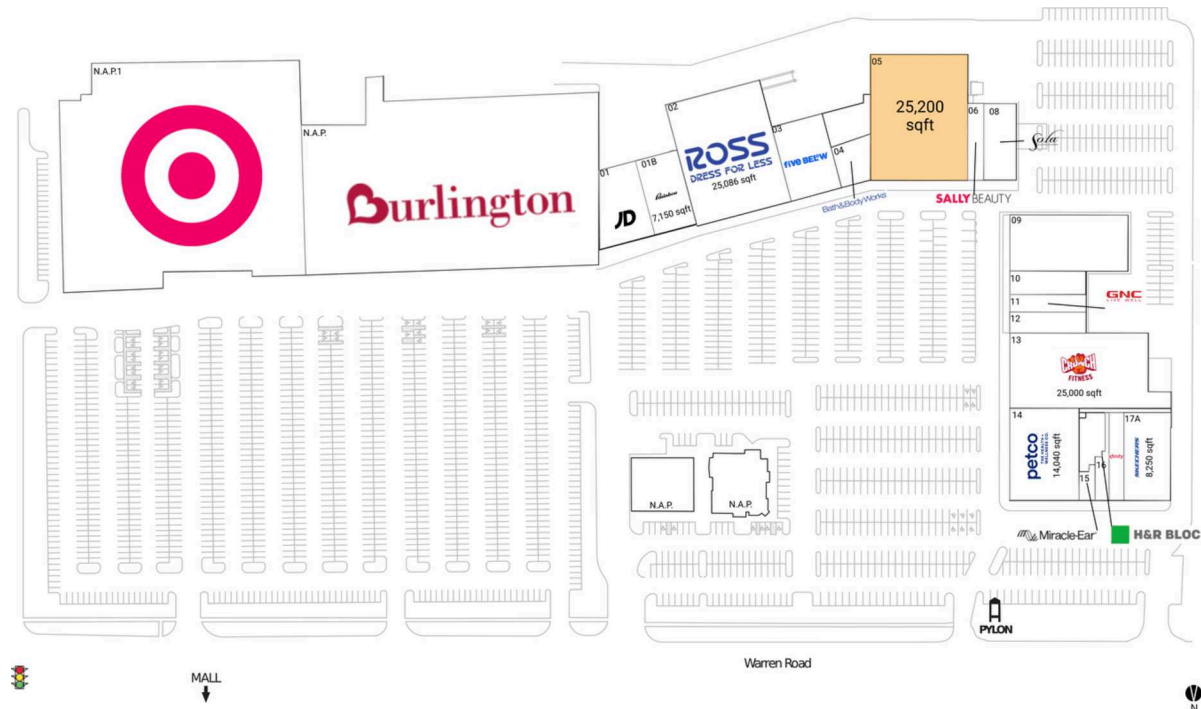

# West Ridge

Detroit-Warren-Dearborn, MI

42.3373, -83.3941  
35705 Warren Road | Westland, MI 48185

## Available Space

05 25,200 SF

## Current Retailers

N.A.P.	Burlington	0 SF
N.A.P.1	Target	0 SF
01	JD Sports	7,144 SF
01B	Rainbow	7,150 SF
02	Ross Dress For Less	25,086 SF
03	Five Below	8,307 SF
04	Bath & Body Works	4,100 SF
06	Sally Beauty Supply	2,750 SF
08	Sola Salon Studios	4,913 SF
09	Rally House	13,440 SF
10	Scrubs & Beyond	2,800 SF
11	GNC	2,750 SF
12	Westland Bulk Foods	3,300 SF
13	Crunch Fitness	25,000 SF
14	Petco	14,040 SF
15	Miracle-Ear	1,000 SF
16	H&R Block	1,100 SF
17	Xfinity	2,750 SF
17A	SKECHERS	8,250 SF