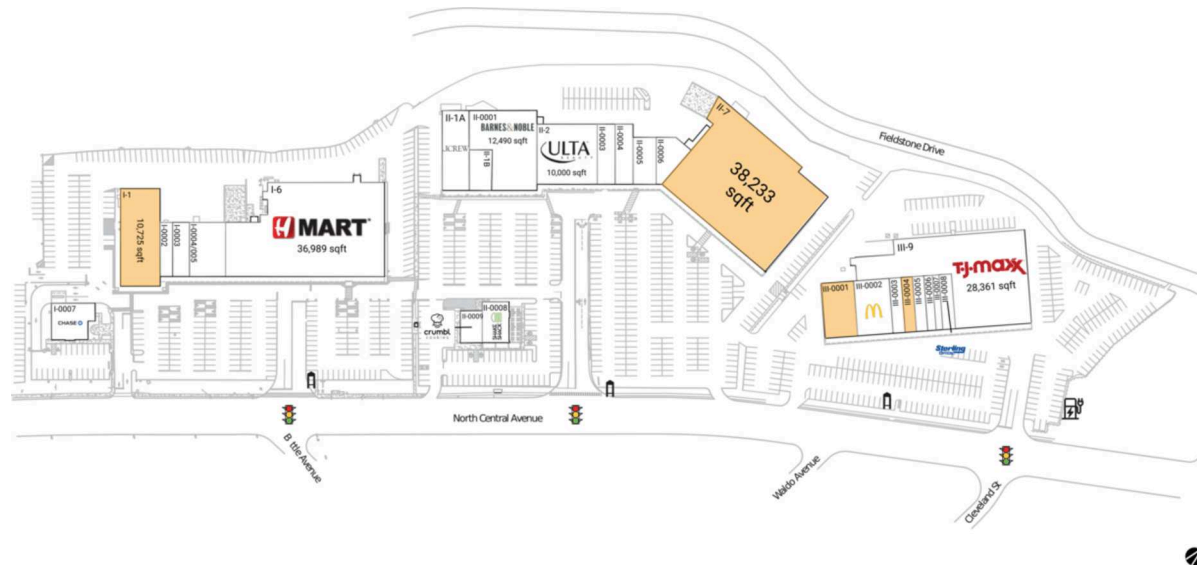

# Dalewood I II & III Shopping Center

New York-Newark-Jersey City, NY-NJ-PA

41.0308, -73.7896

353-371 North Central Avenue | Hartsdale, NY 10530-1811

## Available Space

I-1	10,725 SF
II-7	38,233 SF
III-0001	5,000 SF
III-0004	1,742 SF

## Current Retailers

I-0002	BB. Q Chicken	1,991 SF
I-0003	American Family Care	2,534 SF
I-0004/005	O Mandarin Restaurant	5,430 SF
I-0007	Chase	4,056 SF
I-6	H Mart	36,989 SF
II-0001	Barnes & Noble	12,490 SF
II-0003	Paris Baguette	3,000 SF
II-0004	Epstein's Delicatessen	3,000 SF
II-0005	Villagio Italiano Rest	3,000 SF
II-0006	Rolling Barrel	3,000 SF
II-0008	Shake Shack	3,000 SF
II-0009	Crumbl Cookies	1,877 SF
II-1A	J. Crew	6,199 SF
II-1B	Amazing Lash Studio	2,177 SF
II-2	Ulta Beauty	10,000 SF
III-0002	McDonald's	5,460 SF
III-0003	So Gong Dong Tofu House	1,833 SF
III-0005	Highridge Bagel Factory II	1,748 SF
III-0006	9Round	1,283 SF
III-0007	Carvel Ice Cream	1,035 SF
III-0008	Sterling Optical	1,928 SF
III-9	T.J. Maxx	28,361 SF