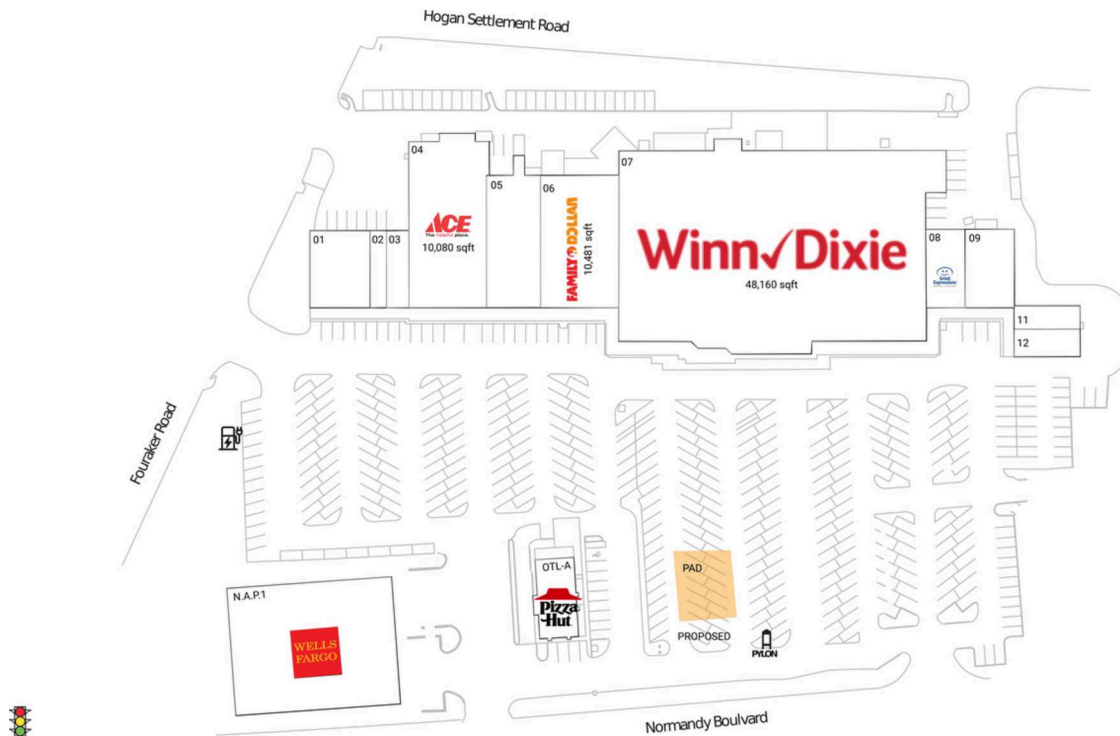

Normandy Square

Jacksonville, FL

30.2932, -81.7795
7900 Normandy Boulevard | Jacksonville, FL 32221

Pad Opportunities

PAD 562 SF/0

Current Retailers

N.A.P.1	Wells Fargo	0 SF
OTL-A	Pizza Hut	0 SF
01	St. Vincent's First Care	3,850 SF
02	Advance America	1,050 SF
03	Cali Nails	1,400 SF
04	Ace Hardware	10,080 SF
05	Sam's St. John Seafood	3,919 SF
06	Family Dollar	10,481 SF
07	Winn-Dixie	48,160 SF
08	Great Expressions Dental Centers	2,450 SF
09	Golden Ox Liquors	3,150 SF
11	First Wok	1,200 SF
12	Larry's Giant Subs	1,500 SF