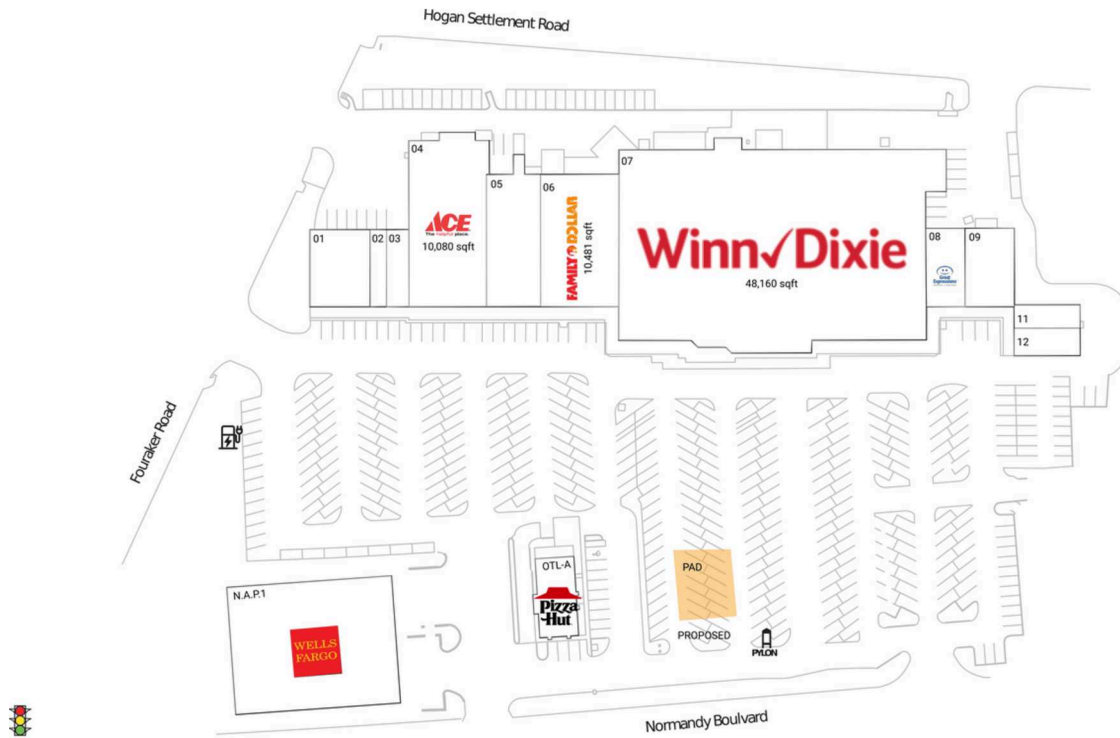

Normandy Square

Jacksonville, FL

30.2932, -81.7795
7900 Normandy Boulevard | Jacksonville, FL 32221

Pad Opportunities

PAD 562 SF/0

Current Retailers

N.A.P.1	Wells Fargo	0 SF
OTL-A	Pizza Hut	0 SF
01	St. Vincent's First Care	3,850 SF
02	Advance America	1,050 SF
03	Cali Nails	1,400 SF
04	Ace Hardware	10,080 SF
05	Sam's St. John Seafood	3,919 SF
06	Family Dollar	10,481 SF
07	Winn-Dixie	48,160 SF
08	Great Expressions Dental Centers	2,450 SF
09	Golden Ox Liquors	3,150 SF
11	First Wok	1,200 SF
12	Larry's Giant Subs	1,500 SF