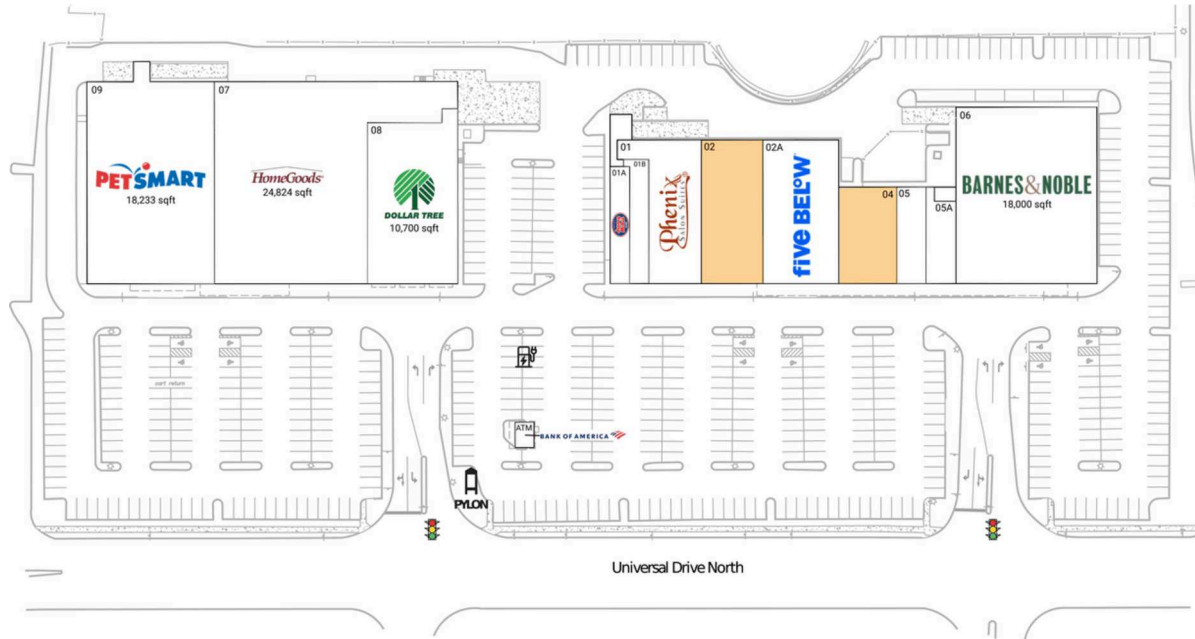

North Haven Crossing

New Haven-Milford, CT

41.3565, -72.872

410 Universal Drive N | North Haven, CT 06473

Available Space

02	6,397 SF
04	4,060 SF

Current Retailers

ATM	Bank Of America	0 SF
01	Phenix Salon Suites	5,857 SF
01A	Jersey Mike's Subs	1,666 SF
01B	Bubbakoo's Burritos	1,793 SF
02A	Five Below	7,909 SF
05	Lumi Asian Fusion	2,044 SF
05A	Removery	1,804 SF
06	Barnes & Noble	18,000 SF
07	HomeGoods	24,824 SF
08	Dollar Tree	10,700 SF
09	PetSmart	18,233 SF