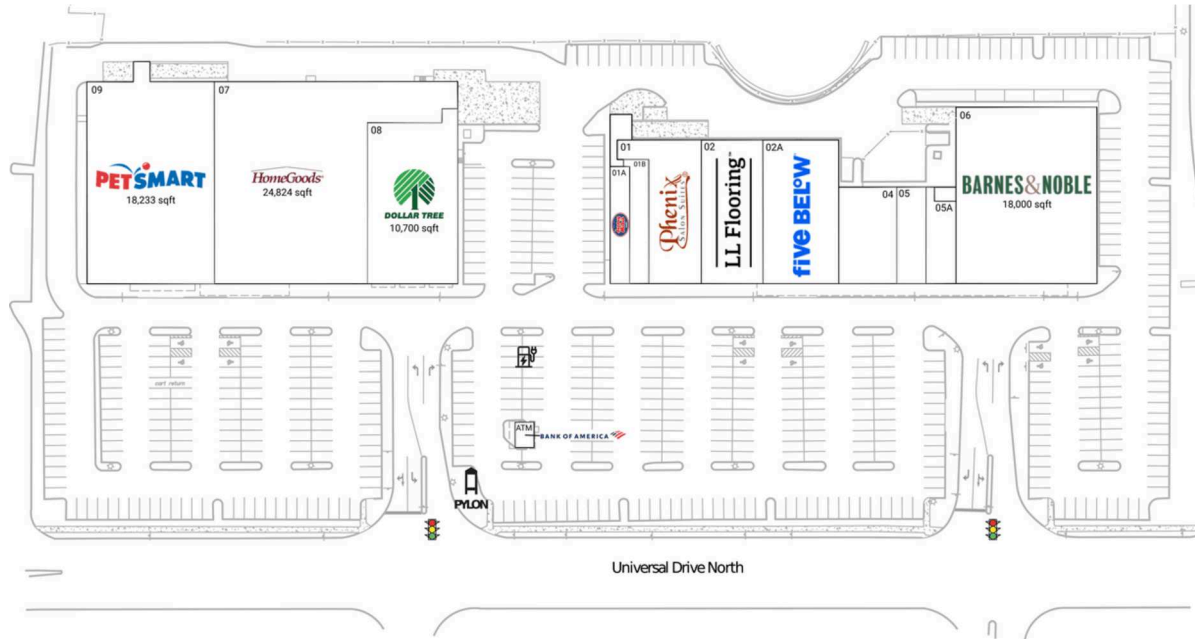

North Haven Crossing

New Haven-Milford, CT

41.3565, -72.872

410 Universal Drive N | North Haven, CT 06473

Current Retailers

ATM	Bank Of America	0 SF
01	Phenix Salon Suites	5,857 SF
01A	Jersey Mike's Subs	1,666 SF
01B	Bubbakoo's Burritos	1,793 SF
02	LL Flooring	6,397 SF
02A	Five Below	7,909 SF
04	Metro Mattress	4,060 SF
05	Lumi Asian Fusion	2,044 SF
05A	Removery	1,804 SF
06	Barnes & Noble	18,000 SF
07	HomeGoods	24,824 SF
08	Dollar Tree	10,700 SF
09	PetSmart	18,233 SF